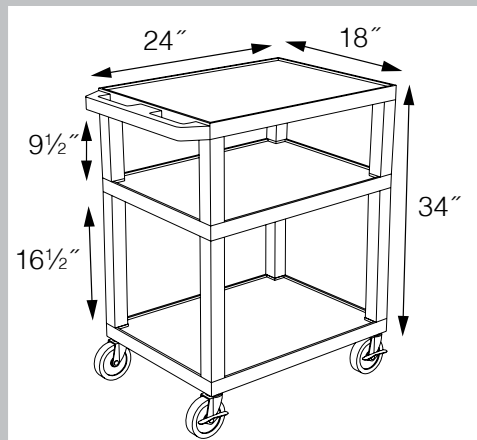

Measurements:

26" Tuffy Carts