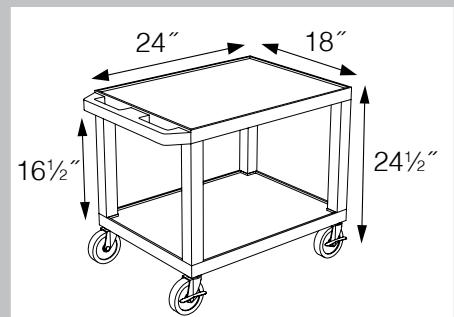

WT34C3E

WT34E

WT34C3E/WTD

WT34E/WTD

Tuffy Presentation Stations

Tuffy Putty Presentation Stations - 42"H x 24"W x 18"D

WT34E

Pull-out shelves ideal for laptop, keyboards and projectors. Lockable WTD drawers great for storage and added security.

Measurements:

26" Tuffy Carts

WT26C3E

WT26E

Measurements:

Shelf
Color
Code:

Putty GY	Gray GY	Putty OW	Red R	Burgundy BY	Blue BU
Yellow Y	Orange OR	Hunter Green HG	Green G	Purple P	Navy Z

To specify which shelf color is ordered, replace ★ in this example product number with shelf color code of choice:

WT34★C3E

WT1642

Includes 16", 26", 34" & 42" legs to make a variety of cart heights.

WT2642

Includes 26", 34" & 42" legs to make a variety of cart heights. The WT2642 also includes cabinet panels.

16" Tuffy Carts