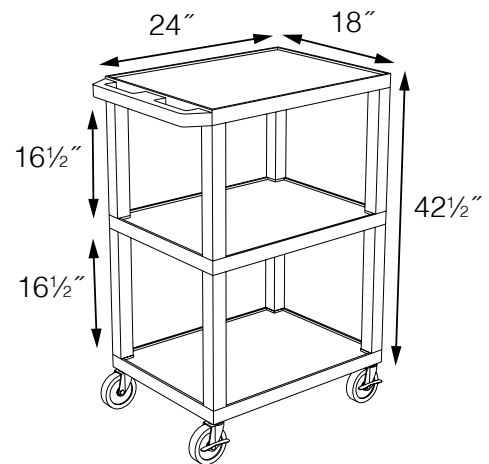

Tuffy Presentation Stations

Tuffy Putty Presentation Stations - 42"H x 24"W x 18"D

NEW Tuffy Pullout Shelf Series

19 5/8"W x 15 5/8"D

Shelves are constructed with a injection molded thermoplastic resin. Will not chip, warp, rust or peel. Shelves have a 1/4" safety retaining lip and are available in 12 unique colors.

Locking steel cabinet panels fit firmly into the specially molded leg slots.

A set of silent roll, 4" full swivel ball bearing casters, two with locking brakes.

Includes a 3-outlet UL listed electrical assembly with a 15 ft. cord.

Front & Side pull-out shelves ideal for laptop, keyboards and projectors. Lockable WTD drawers great for storage and added security.

19 5/8"W x 13 5/8"D

Measurements:

WTPSP42C3E

WT42E

WTPSP42E

WT42C3E/WTD

WT42E/WTD

Tuffy Presentation Stations

Tuffy Putty Presentation Stations - 34"H x 24"W x 18"D

NEW Tuffy Pullout Shelf Series

19 5/8"W x 15 5/8"D

WTPS34C3E

Shelves are constructed with an injection molded thermoplastic resin. Will not chip, warp, rust or peel. Shelves have a 1/4" safety retaining lip and are available in 12 unique colors.