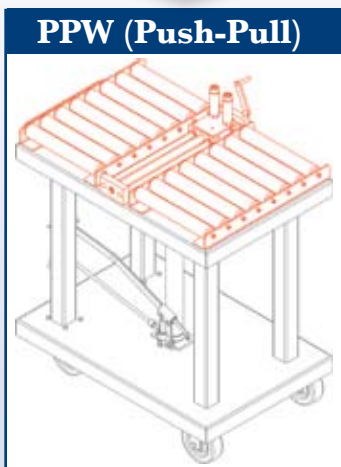

Push-pull, roller and ball tops available on Wesco 24" x 36" and 32" x 48" manual and power tables.

Available with Power Drive

- Combines power lift and power drive capabilities.
- Power drive option weighs 160 lbs.
- To order Power Drive, add -PD to the end of Model #.

Example:

Lift Table Power Drive
#PLT-10-1836 #PLT-10-1836-PD

Shown With Power Drive Option - 261105-PD

OVERALL DIMENSIONS

w: 18"	24"	32"	24"	32"	24"	32"	24"	32"
h: 30.5"	30.5"	30.5"	37"	37"	37"	37"	37"	37"
d: 39.25"	39.25"	51.25"	39.25"	51.25"	39.25"	51.25"	39.25"	51.25"

Part #	261108	261100	261101	261102	261103	261104	261105	261106	261107
Model #	PLT-10-1836	PLTL-20-2436	PLTL-20-3248	PLT-20-2436	PLT-20-3248	PLT-40-2436	PLT-40-3248	PLT-60-2436	PLT-60-3248
Capacity	1,000 lbs	2,000 lbs	2,000 lbs	2,000 lbs	2,000 lbs	4,000 lbs	4,000 lbs	6,000 lbs	6,000 lbs
Table Top W x L	18" x 36"	24" x 36"	32" x 48"	24" x 36"	32" x 48"	24" x 36"	32" x 48"	24" x 36"	32" x 48"
Raised Ht	47.5"	47.5"	47.5"	59"	59"	59"	59"	59"	59"
Lowered Ht	30.5"	30.5"	30.5"	37"	37"	37"	37"	37"	37"
Caster Size	4"	4"	4"	6"	6"	6"	6"	6"	6"
Weight	415 lbs	472 lbs	597 lbs	567 lbs	607 lbs	597 lbs	607 lbs	597 lbs	607 lbs

PPW (Push-Pull)

Travel: Width of table
 Suffix Code: PPW
 Table top to top of roller: 3"

RTL (Roller-Top)

Travel: Length of table
 Suffix Code: RTL
 Table top to top of roller: 3"

RTW (Roller-Top)

Travel: Width of table
 Suffix Code: RTW
 Table top to top of roller: 3"