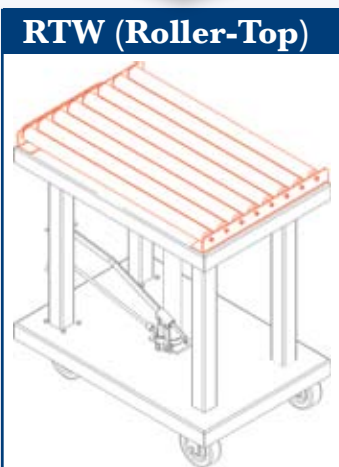

Push-pull, roller and ball tops available on Wesco 24" x 36" and 32" x 48" manual and power tables.

Available with Power Drive

- Combines power lift and power drive capabilities.
- Power drive option weighs 160 lbs.
- To order Power Drive, add -PD to the end of Model #.

Example:

Lift Table Power Drive
#PLT-10-1836 #PLT-10-1836-PD

Shown With Power Drive Option - 261105-PD

OVERALL DIMENSIONS

w: 18"	24"	32"	24"	32"	24"	32"	24"	32"
h: 30.5"	30.5"	30.5"	37"	37"	37"	37"	37"	37"
d: 39.25"	39.25"	51.25"	39.25"	51.25"	39.25"	51.25"	39.25"	51.25"

Part #	261108	261100	261101	261102	261103	261104	261105	261106	261107
Model #	PLT-10-1836	PLTL-20-2436	PLTL-20-3248	PLT-20-2436	PLT-20-3248	PLT-40-2436	PLT-40-3248	PLT-60-2436	PLT-60-3248
Capacity	1,000 lbs	2,000 lbs	2,000 lbs	2,000 lbs	2,000 lbs	4,000 lbs	4,000 lbs	6,000 lbs	6,000 lbs
Table Top W x L	18" x 36"	24" x 36"	32" x 48"	24" x 36"	32" x 48"	24" x 36"	32" x 48"	24" x 36"	32" x 48"
Raised Ht	47.5"	47.5"	47.5"	59"	59"	59"	59"	59"	59"
Lowered Ht	30.5"	30.5"	30.5"	37"	37"	37"	37"	37"	37"
Caster Size	4"	4"	4"	6"	6"	6"	6"	6"	6"
Weight	415 lbs	472 lbs	597 lbs	567 lbs	607 lbs	597 lbs	607 lbs	597 lbs	607 lbs

PPW (Push-Pull)

Travel: Width of table
 Suffix Code: PPW
 Table top to top of roller: 3"

RTL (Roller-Top)

Travel: Length of table
 Suffix Code: RTL
 Table top to top of roller: 3"

RTW (Roller-Top)

Travel: Width of table
 Suffix Code: RTW
 Table top to top of roller: 3"