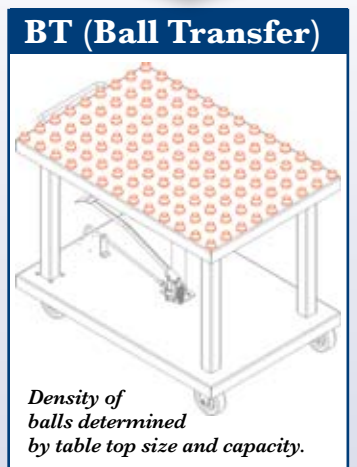

Push-pull, roller and ball tops available on Wesco 24" x 36" and 32" x 48" manual and power tables.

Available with Power Drive

- Combines power lift and power drive capabilities.
- Power drive option weighs 160 lbs.
- To order Power Drive, add -PD to the end of Model #.

Part #	261108	261100	261101	261102	261103	261104	261105	261106	261107
Model #	PLT-10-1836	PLTL-20-2436	PLTL-20-3248	PLT-20-2436	PLT-20-3248	PLT-40-2436	PLT-40-3248	PLT-60-2436	PLT-60-3248
Capacity	1,000 lbs	2,000 lbs	2,000 lbs	2,000 lbs	2,000 lbs	4,000 lbs	4,000 lbs	6,000 lbs	6,000 lbs
Table Top W x L	18" x 36"	24" x 36"	32" x 48"	24" x 36"	32" x 48"	24" x 36"	32" x 48"	24" x 36"	32" x 48"
Raised Ht	47.5"	47.5"	47.5"	59"	59"	59"	59"	59"	59"
Lowered Ht	30.5"	30.5"	30.5"	37"	37"	37"	37"	37"	37"
Caster Size	4"	4"	4"	6"	6"	6"	6"	6"	6"
Weight	415 lbs	472 lbs	597 lbs	567 lbs	607 lbs	597 lbs	607 lbs	597 lbs	607 lbs

PPW (Push-Pull)

Travel: Width of table
 Suffix Code: PPW
 Table top to top of roller: 3"

RTL (Roller-Top)

Travel: Length of table
 Suffix Code: RTL
 Table top to top of roller: 3"

RTW (Roller-Top)

Travel: Width of table
 Suffix Code: RTW
 Table top to top of roller: 3"

BT (Ball Transfer)

Density of balls determined by table top size and capacity.

1" diameter balls
 Suffix Code: BT
 Table top to top of ball: 1 3/8"