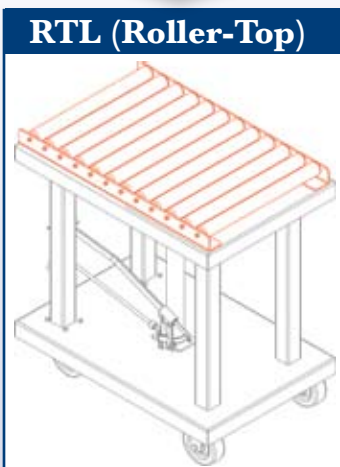

Push-pull, roller and ball tops available on Wesco 24" x 36" and 32" x 48" manual and power tables.

Available with Power Drive

- Combines power lift and power drive capabilities.
- Power drive option weighs 160 lbs.
- To order Power Drive, add -PD to the end of Model #.

Example:

Lift Table Power Drive
#PLT-10-1836 #PLT-10-1836-PD

Shown With Power Drive Option - 261105-PD

OVERALL DIMENSIONS

w: 18"	24"	32"	24"	32"	24"	32"	24"	32"
h: 30.5"	30.5"	30.5"	37"	37"	37"	37"	37"	37"
d: 39.25"	39.25"	51.25"	39.25"	51.25"	39.25"	51.25"	39.25"	51.25"

Part #	261108	261100	261101	261102	261103	261104	261105	261106	261107
Model #	PLT-10-1836	PLTL-20-2436	PLTL-20-3248	PLT-20-2436	PLT-20-3248	PLT-40-2436	PLT-40-3248	PLT-60-2436	PLT-60-3248
Capacity	1,000 lbs	2,000 lbs	2,000 lbs	2,000 lbs	2,000 lbs	4,000 lbs	4,000 lbs	6,000 lbs	6,000 lbs
Table Top W x L	18" x 36"	24" x 36"	32" x 48"	24" x 36"	32" x 48"	24" x 36"	32" x 48"	24" x 36"	32" x 48"
Raised Ht	47.5"	47.5"	47.5"	59"	59"	59"	59"	59"	59"
Lowered Ht	30.5"	30.5"	30.5"	37"	37"	37"	37"	37"	37"
Caster Size	4"	4"	4"	6"	6"	6"	6"	6"	6"
Weight	415 lbs	472 lbs	597 lbs	567 lbs	607 lbs	597 lbs	607 lbs	597 lbs	607 lbs

PPW (Push-Pull)

Travel: Width of table
 Suffix Code: PPW
 Table top to top of roller: 3"

RTL (Roller-Top)

Travel: Length of table
 Suffix Code: RTL
 Table top to top of roller: 3"

RTW (Roller-Top)

Travel: Width of table
 Suffix Code: RTW
 Table top to top of roller: 3"