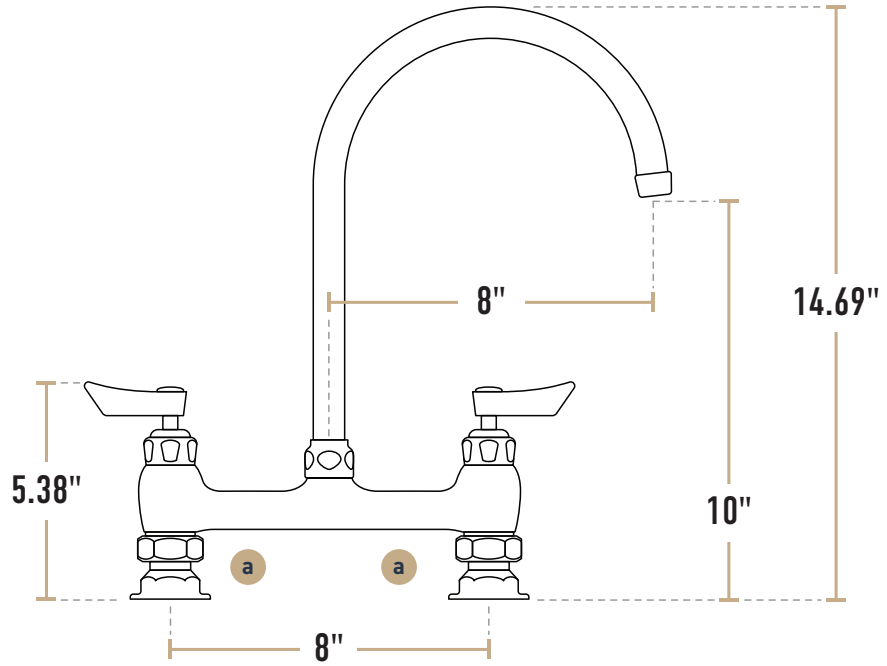

750FD88G

Deck-Mounted Faucet with 8" Gooseneck Spout

Technical Details:

Connections

a (2) 1/2" NPT Inlets

Front View