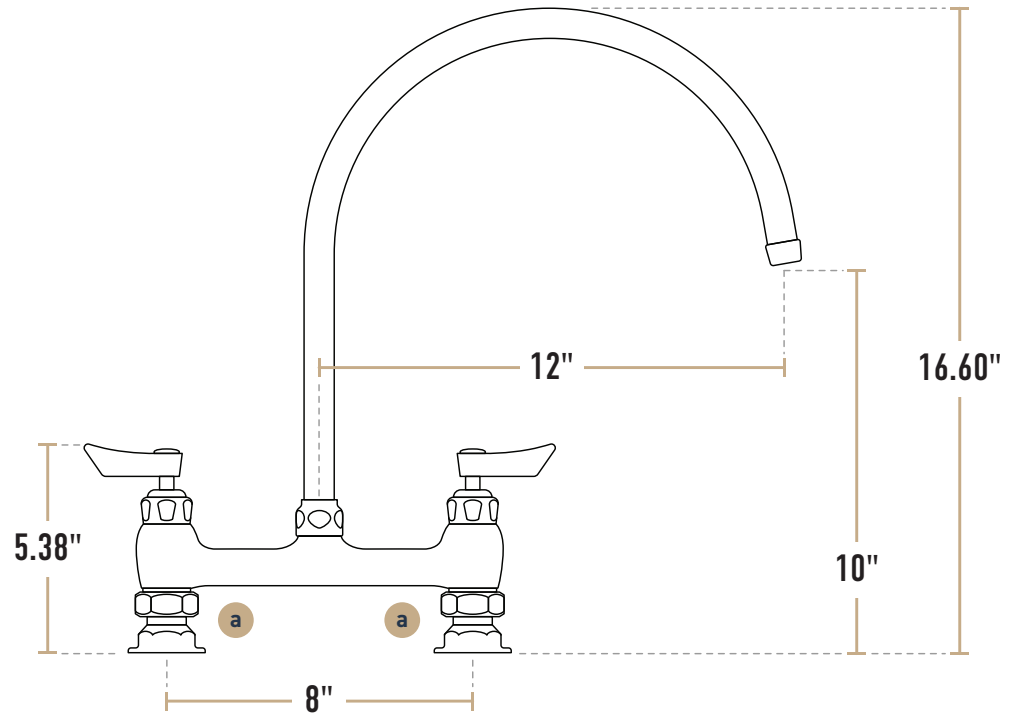

### Connections

**a** (2) 1/2" NPT Inlets

Front View

rev. 04/21

# Deck-Mounted Faucet with 12" Gooseneck Spout