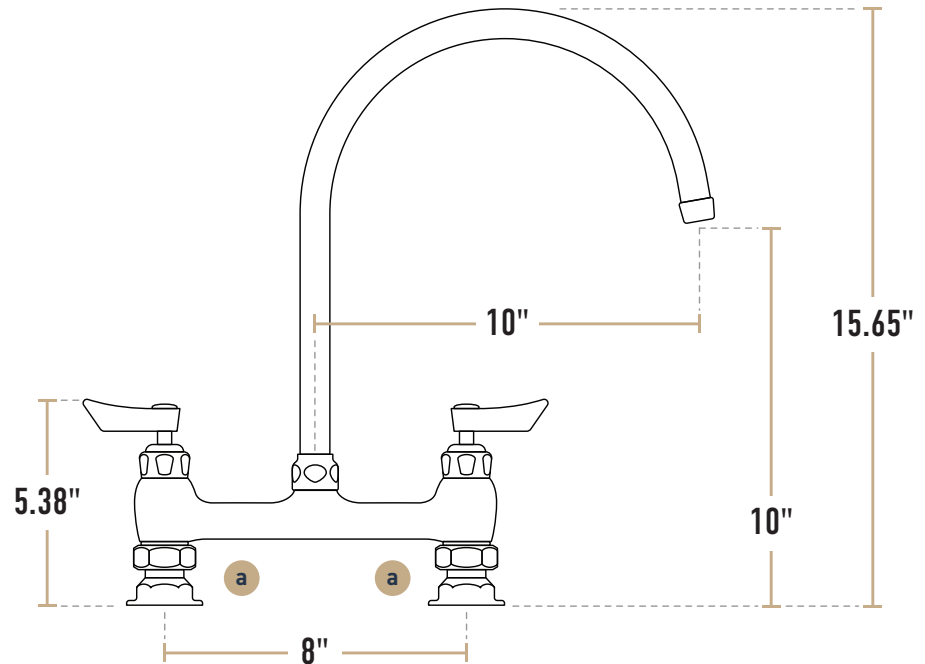

## 8" Center Deck-Mounted Faucets with Gooseneck Spouts

# Deck-Mounted Faucet with 10" Gooseneck Spout

### Connections

**a** (2) 1/2" NPT Inlets

Front View

rev. 04/21