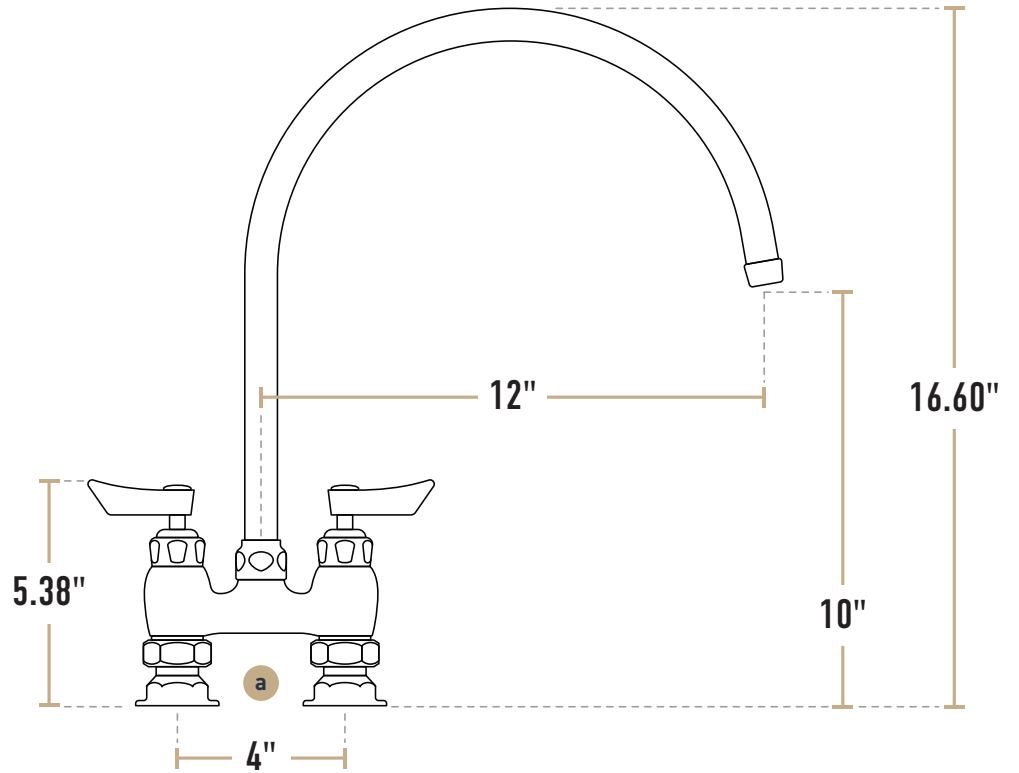

Specifications:

Item	Faucet Centers	Mounting Style	Spout	Faucet Spread	Flow Rate	Max Water Temp	Inlet
750FD48G	4"	Deck Mount	8" Gooseneck Spout	8.25" Spread	2.0 GPM	180°F	1/2" NPT
750FD410G	4"	Deck Mount	10" Gooseneck Spout	10" Spread	2.0 GPM	180°F	1/2" NPT
750FD412G	4"	Deck Mount	12" Gooseneck Spout	12" Spread	2.0 GPM	180°F	1/2" NPT

750FD48G

Deck-Mounted Faucet with 8" Gooseneck Spout

Technical Details:

Connections

a (2) 1/2" NPT Inlets

Front View

750FD410G

Deck-Mounted Faucet with 10" Gooseneck Spout

Technical Details:

Connections

a (2) 1/2" NPT Inlets

Front View

rev. 04/21

WATERLOO

750FD412G

Deck-Mounted Faucet with 12" Gooseneck Spout

Technical Details:

Connections

a (2) 1/2" NPT Inlets

Front View

rev. 04/21

WATERLOO