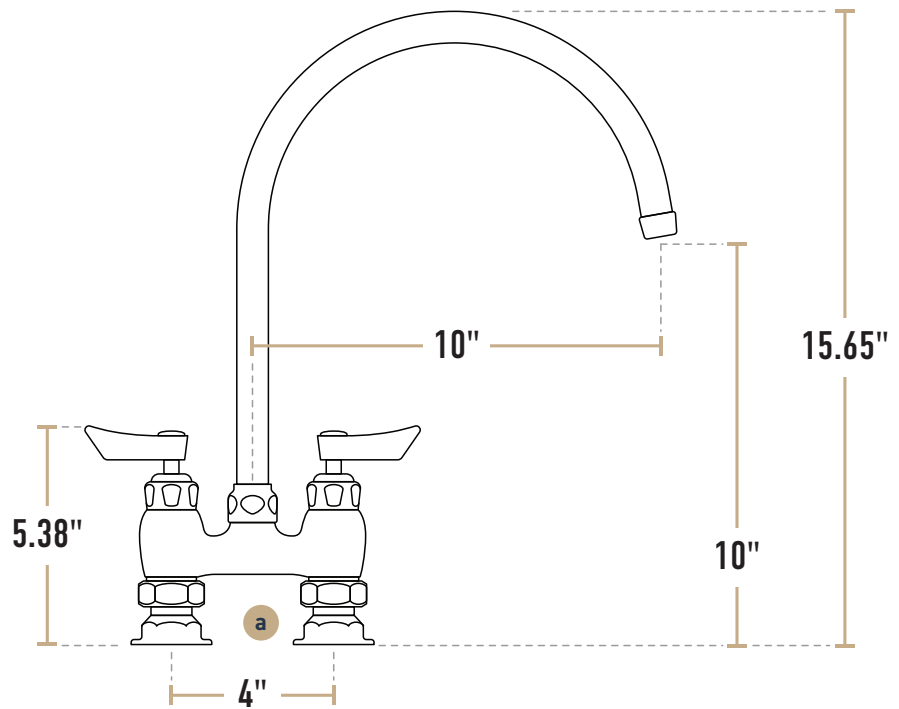

Specifications:

Item	Faucet Centers	Mounting Style	Spout	Faucet Spread	Flow Rate	Max Water Temp	Inlet
750FD48G	4"	Deck Mount	8" Gooseneck Spout	8.25" Spread	2.0 GPM	180°F	1/2" NPT
750FD410G	4"	Deck Mount	10" Gooseneck Spout	10" Spread	2.0 GPM	180°F	1/2" NPT
750FD412G	4"	Deck Mount	12" Gooseneck Spout	12" Spread	2.0 GPM	180°F	1/2" NPT

750FD48G

Deck-Mounted Faucet with 8" Gooseneck Spout

Technical Details:

Connections

a (2) 1/2" NPT Inlets

Front View

750FD410G

Deck-Mounted Faucet with 10" Gooseneck Spout

Technical Details:

Connections

a (2) 1/2" NPT Inlets

Front View

rev. 04/21

WATERLOO

750FD412G

Deck-Mounted Faucet with 12" Gooseneck Spout

Technical Details:

Connections

a (2) 1/2" NPT Inlets

Front View

rev. 04/21

WATERLOO