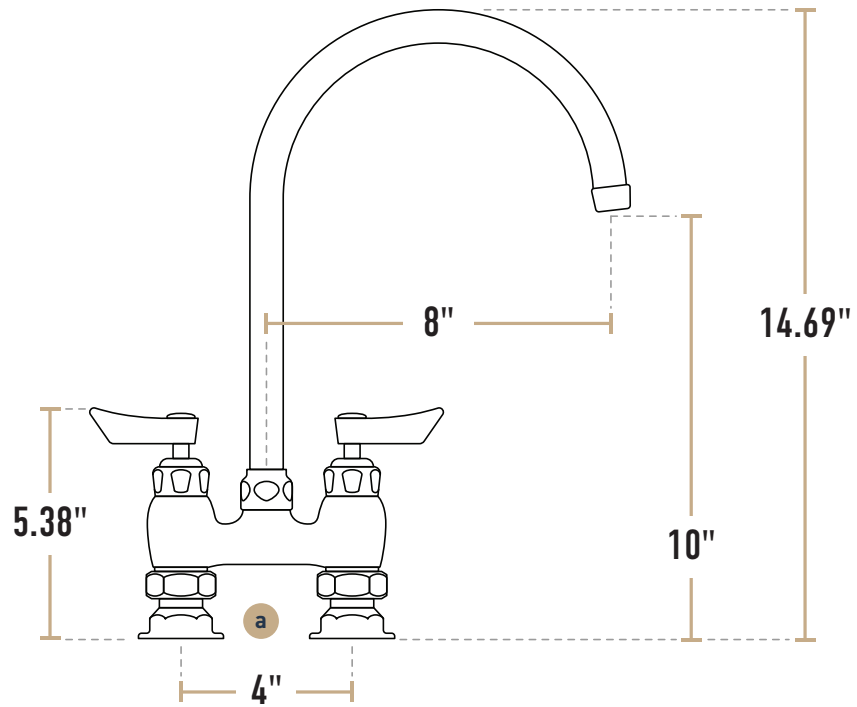

Specifications:

Item	Faucet Centers	Mounting Style	Spout	Faucet Spread	Flow Rate	Max Water Temp	Inlet
750FD48G	4"	Deck Mount	8" Gooseneck Spout	8.25" Spread	2.0 GPM	180°F	1/2" NPT
750FD410G	4"	Deck Mount	10" Gooseneck Spout	10" Spread	2.0 GPM	180°F	1/2" NPT
750FD412G	4"	Deck Mount	12" Gooseneck Spout	12" Spread	2.0 GPM	180°F	1/2" NPT

750FD48G

Deck-Mounted Faucet with 8" Gooseneck Spout

Technical Details:

Connections

a (2) 1/2" NPT Inlets

Front View

750FD410G

Deck-Mounted Faucet with 10" Gooseneck Spout

Technical Details:

Connections

a (2) 1/2" NPT Inlets

Front View

rev. 04/21

WATERLOO

750FD412G

Deck-Mounted Faucet with 12" Gooseneck Spout

Technical Details:

Connections

a (2) 1/2" NPT Inlets

Front View

rev. 04/21

WATERLOO