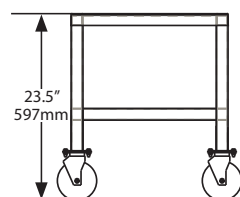

HhC CONVEYOR OVEN CARTS

35.8" Oven Cart-Front

23.5" Oven Cart-Front

35.8" & 23.5" Oven Cart-Top

PART NUMBERS

- 35.8" Oven Cart: HCT-3004-1
- 23.5" Oven Cart: HCT-3004-2

CONSTRUCTION

- Stainless steel frame
- Integrated locking casters

COMPATIBILITY

Cart	Oven	Quantity
35.8" Oven Cart: HCT-3004-1	HhC 1618, HhC 2020, HhC 2620†	1 or 2 ovens*
23.5" Oven Cart: HCT-3004-2	HhC 1618, HhC 2020, HhC 2620†	2 or 3 ovens*

- * One stacking kit is required to stack two ovens and two stacking kits are required to stack three ovens; see "Stacking Hardware," below.
- † When stacking, HhC 2620 ovens must always be placed below HhC 2020 and/or HhC 1618 ovens. HhC 2020 ovens must always be placed below HhC 1618 ovens.

OVEN DIMENSIONS WITH CARTS

Cart Dimensions	Width (HhC 1618 with extensions)	Width (HhC 2020 or HhC 2620 with extensions)	Width (HhC 1618 without extensions)	Width (HhC 2020 or HhC 2620 without extensions)	Depth (HhC 1618)	Depth (HhC 2020)	Depth (HhC 2620)	Height Single Oven	Height Double Stacked	Height Triple Stacked
Height: 35.8" (909mm) Width: 20.9" (531mm) Depth: 24.1" (612mm)	48.1" (1222mm)	60.1" (1527mm)	36.1" (917mm)	48.3" (1227mm)	31.7" (805mm)	35.7" (907mm)	41.7" (1059mm)	48.8" (1240mm)	61.8" (1570mm)	-
Height: 23.5" (597mm) Width: 20.9" (531mm) Depth: 24.1" (612mm)	48.1" (1222mm)	60.1" (1527mm)	36.1" (917mm)	48.3" (1227mm)	31.7" (805mm)	35.7" (907mm)	41.7" (1059mm)	36.5" (927mm)	49.5" (1257mm)	62.5" (1588mm)