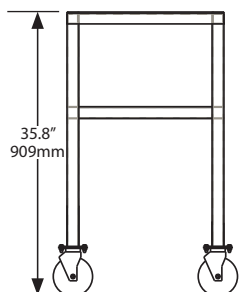

HhC CONVEYOR OVEN CARTS

35.8" Oven Cart-Front

23.5" Oven Cart-Front

35.8" & 23.5" Oven Cart-Top

PART NUMBERS

- 35.8" Oven Cart: HCT-3004-1
- 23.5" Oven Cart: HCT-3004-2

CONSTRUCTION

- Stainless steel frame
- Integrated locking casters

COMPATIBILITY

Cart	Oven	Quantity
35.8" Oven Cart: HCT-3004-1	HhC 1618, HhC 2020, HhC 2620†	1 or 2 ovens*
23.5" Oven Cart: HCT-3004-2	HhC 1618, HhC 2020, HhC 2620†	2 or 3 ovens*

- * One stacking kit is required to stack two ovens and two stacking kits are required to stack three ovens; see "Stacking Hardware," below.
- † When stacking, HhC 2620 ovens must always be placed below HhC 2020 and/or HhC 1618 ovens. HhC 2020 ovens must always be placed below HhC 1618 ovens.

OVEN DIMENSIONS WITH CARTS

Cart Dimensions	Width (HhC 1618 with extensions)	Width (HhC 2020 or HhC 2620 with extensions)	Width (HhC 1618 without extensions)	Width (HhC 2020 or HhC 2620 without extensions)	Depth (HhC 1618)	Depth (HhC 2020)	Depth (HhC 2620)	Height Single Oven	Height Double Stacked	Height Triple Stacked
Height: 35.8" (909mm) Width: 20.9" (531mm) Depth: 24.1" (612mm)	48.1" (1222mm)	60.1" (1527mm)	36.1" (917mm)	48.3" (1227mm)	31.7" (805mm)	35.7" (907mm)	41.7" (1059mm)	48.8" (1240mm)	61.8" (1570mm)	-
Height: 23.5" (597mm) Width: 20.9" (531mm) Depth: 24.1" (612mm)	48.1" (1222mm)	60.1" (1527mm)	36.1" (917mm)	48.3" (1227mm)	31.7" (805mm)	35.7" (907mm)	41.7" (1059mm)	36.5" (927mm)	49.5" (1257mm)	62.5" (1588mm)