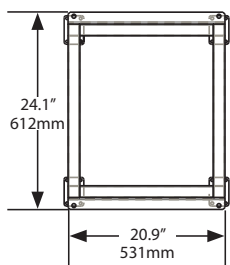

HhC CONVEYOR OVEN CARTS

35.8" Oven Cart-Front

23.5" Oven Cart-Front

35.8" & 23.5" Oven Cart-Top

PART NUMBERS

- 35.8" Oven Cart: HCT-3004-1
- 23.5" Oven Cart: HCT-3004-2

CONSTRUCTION

- Stainless steel frame
- Integrated locking casters

OVEN DIMENSIONS WITH CARTS

Cart Dimensions	Width (HhC 1618 with extensions)	Width (HhC 2020 or HhC 2620 with extensions)	Width (HhC 1618 without extensions)	Width (HhC 2020 or HhC 2620 without extensions)	Depth (HhC 1618)	Depth (HhC 2020)	Depth (HhC 2620)	Height Single Oven	Height Double Stacked	Height Triple Stacked
Height: 35.8" (909mm) Width: 20.9" (531mm) Depth: 24.1" (612mm)	48.1" (1222mm)	60.1" (1527mm)	36.1" (917mm)	48.3" (1227mm)	31.7" (805mm)	35.7" (907mm)	41.7" (1059mm)	48.8" (1240mm)	61.8" (1570mm)	-
Height: 23.5" (597mm) Width: 20.9" (531mm) Depth: 24.1" (612mm)	48.1" (1222mm)	60.1" (1527mm)	36.1" (917mm)	48.3" (1227mm)	31.7" (805mm)	35.7" (907mm)	41.7" (1059mm)	36.5" (927mm)	49.5" (1257mm)	62.5" (1588mm)