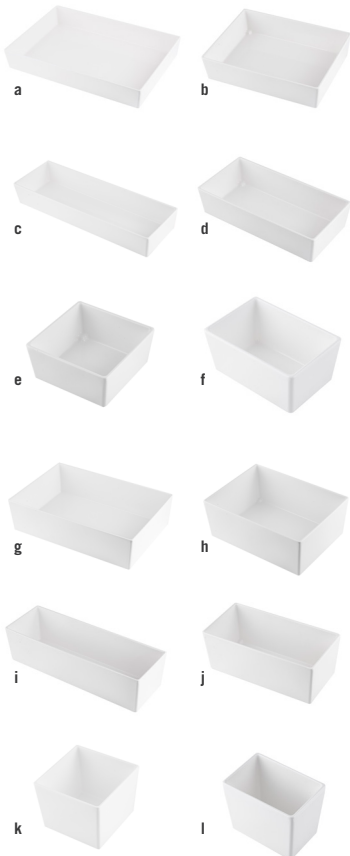

SIMPLE SOLUTIONS™ STRAIGHT-SIDED BOWLS

Straight-Sided bowls save space and are available in a variety of sizes and colors for attractive presentation. Handcrafted Sand Cast Aluminum maintains proper serving temperatures longer while providing a virtually unbreakable solution.

REGULAR, 3" HEIGHT

Item #	Description	Capacity	Min Order/ Case Pack
a.	CW5000 Simple Solutions™ Straight Sided Bowl, Full Size, 12¼ x 19 x 3"	10 qt	1 ea
b.	CW5004 Simple Solutions™ Straight Sided Bowl, Half Size, 12¼ x 9½ x 3"	5 qt	1 ea
c.	CW5008 Simple Solutions™ Straight Sided Bowl, Half Long, 6¼ x 19 x 3"	5 qt	1 ea
d.	CW5012 Simple Solutions™ Straight Sided Bowl, Third Size, 12¼ x 6¼ x 3"	3¾ qt	1 ea
e.	CW5016 Simple Solutions™ Straight Sided Bowl, Sixth Size, 6¼ x 6¼ x 3"	1½ qt	1 ea
f.	CW5020 Simple Solutions™ Straight Sided Bowl, Ninth Size, 4¼ x 6¼ x 3"	1 qt	1 ea

DEEP, 5" HEIGHT

Item #	Description	Capacity	Min Order/ Case Pack
g.	CW5002 Simple Solutions™ Straight Sided Bowl, Full Size Deep, 12¼ x 19 x 5"	18 qt	1 ea
h.	CW5006 Simple Solutions™ Straight Sided Bowl, Half Size Deep, 12¼ x 9½ x 5"	8¾ qt	1 ea
i.	CW5010 Simple Solutions™ Straight Sided Bowl, Half Long Deep, 6¼ x 19 x 5"	8¾ qt	1 ea
j.	CW5014 Simple Solutions™ Straight Sided Bowl, Third Size Deep, 12¼ x 6¼ x 5"	5¼ qt	1 ea
k.	CW5018 Simple Solutions™ Straight Sided Bowl, Sixth Size Deep, 6¼ x 6¼ x 5"	2½ qt	1 ea
l.	CW5022 Simple Solutions™ Straight Sided Bowl, Ninth Size Deep, 4¼ x 6¼ x 5"	1¾ qt	1 ea