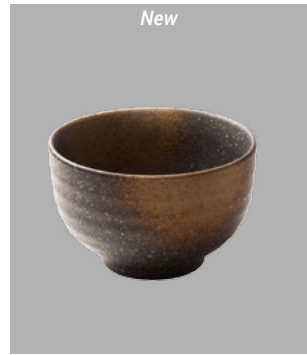

Nagoya Serveware

Inspired by nature, the stunning and rough-hewn Nagoya collection will immediately add the much sought after feel of Biomimicry to your food presentation.

Sturdy stoneware which compliments Asian to Organic tabletop and everything in between.

New Collection

NAG-SAKEBTL
Sake Bottle
10 oz. | cp: 60

NAG-SAKECUP
Sake Cup
2 oz. | cp: 160

NAG-5BWL
Rice Bowl
16 oz. | cp: 48

NAG-6BWL
Rice Bowl
32 oz. | cp: 24

NAG-12RD
Round Platter
12" | cp: 12

NAG-9BWL
Serving Bowl
48 oz. | cp: 16