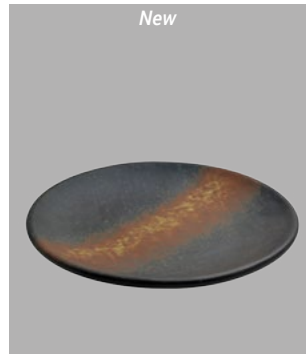

Nagoya Serveware

Inspired by nature, the stunning and rough-hewn Nagoya collection will immediately add the much sought after feel of Biomimicry to your food presentation.

Sturdy stoneware which compliments Asian to Organic tabletop and everything in between.

New Collection

NAG-SAKEBTL
Sake Bottle
10 oz. | cp: 60

NAG-SAKECUP
Sake Cup
2 oz. | cp: 160

NAG-5BWL
Rice Bowl
16 oz. | cp: 48

NAG-6BWL
Rice Bowl
32 oz. | cp: 24

NAG-12RD
Round Platter
12" | cp: 12

NAG-9BWL
Serving Bowl
48 oz. | cp: 16

NAG-9CPRD
Coupe Round Platter
9" | cp: 32

NAG-22-5REC
Coupe Rectangular Pltr
20" | cp: 20

NAG-13-5REC
Coupe Rectangular Pltr
13" | cp: 30

NAG-14-6REC
Rectangular Slab
14" | cp: 16

NAG-18-6REC
Rectangular Slab
18" | cp: 16