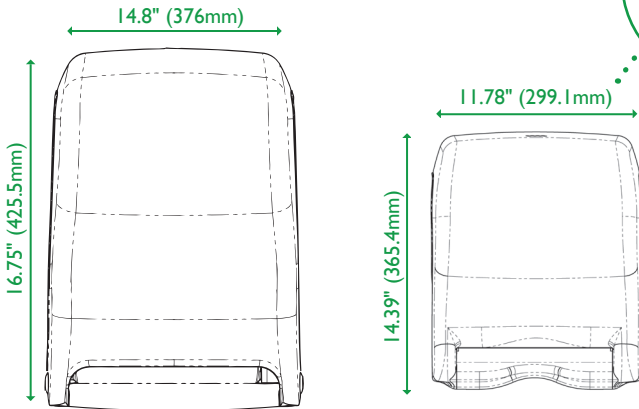

Smart Essence

All paper qualities including 100% recycled

Up to 25% smaller than other leading electronic dispensers

Typical Electronic Dispenser