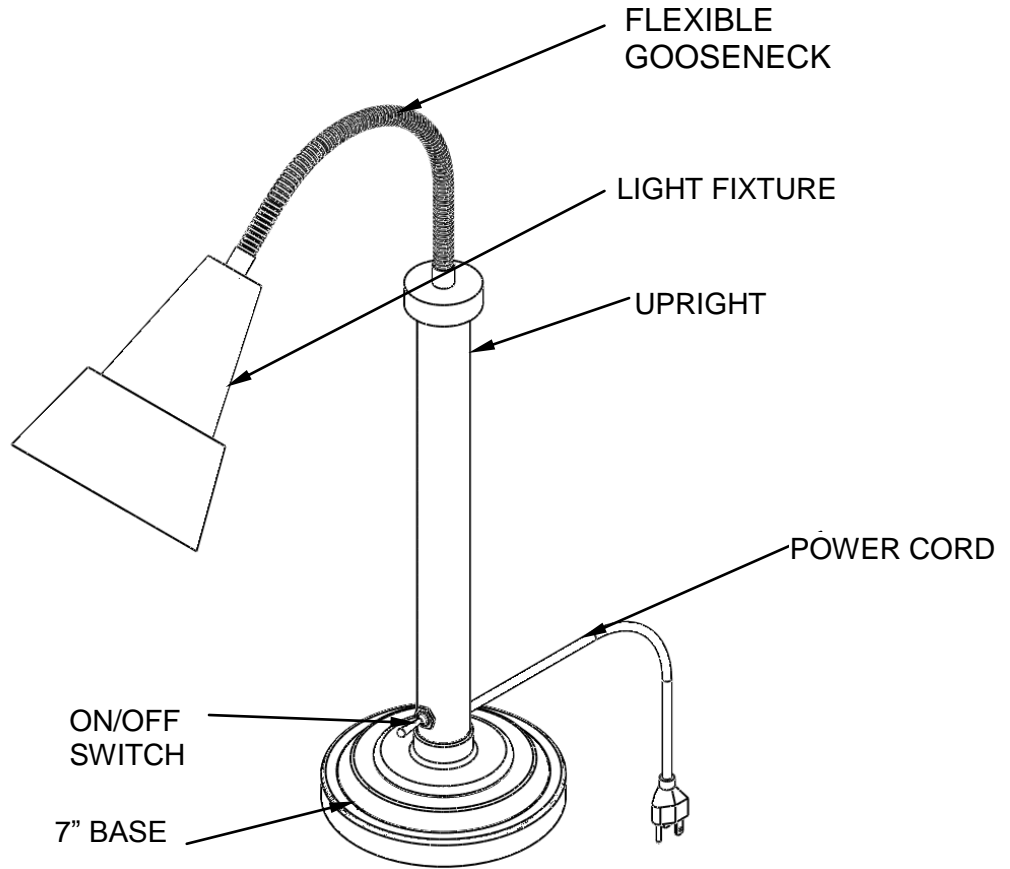

# SLM-100-ST Free Standing Single Lamp

# SLM-100-ST Free Standing Single Lamp

**Description:** Single heat lamp fixture mounted on 7" stainless steel round base. Clean "modern" design with no exposed fasteners. All stainless steel construction Standard finishes are brushed or polished. All internal components including lamp sockets and wiring are high temperature rated (200°C). Switch is rated for 15 amps @ 120 volts.

<b>Standard Models</b>	
<b>Model Number</b>	<b>Description</b>
<b>SLM/100/ST/CH</b>	Free standing single lamp warmer stainless steel with mirror polished finish
<b>SLM/100/ST/BSH</b>	Free standing single lamp warmer stainless steel with brushed finish.
<b>Custom Finishes Available. Please consult factory.</b>	
<b>Specifications</b>	
<b>Mechanical</b>	
Parameter	Value
Light head	Approximately Ø6 1/8" x 7 1/2" long
Light head height from mounting surface	Adjustable 10"-15"
Upright and all fittings	Stainless steel
Overall weight	16 Pounds
Internal wiring	18 gauge Silver stranded with Teflon insulation. Rated (200° C)
Lamp socket	Glazed porcelain/nickel. Rated (200° C)
Switch	On/Off rated 15 amps @ 115 VAC
Power cord	115 VAC-18 gauge 3 conductor cable 84" long with Nema 5-15P plug (standard) 230 VAC-18 gauge 3 conductor harmonized cable 84" long with Schuko plug (standard).
<b>Electrical</b>	
Operating Voltage	115-230, VAC 50-60 Hz, single phase
Power	250 watts Maximum
Operating amperage	2.17 amps (115 VAC) 1.09 amps (230 VAC)
Lamp type	Infrared 250 watts maximum