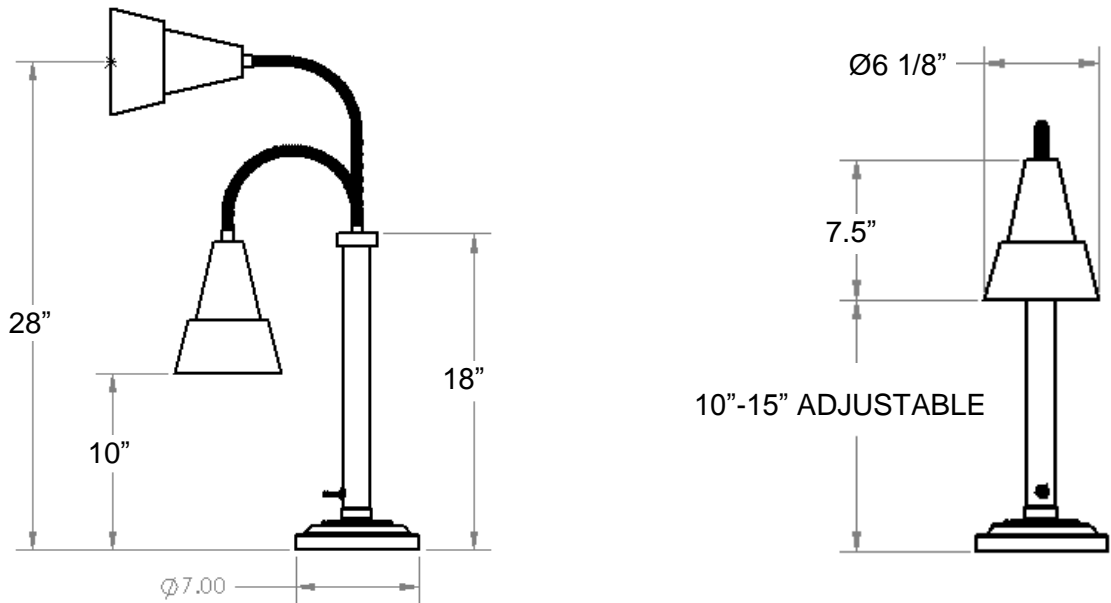

# SLM-100-ST Free Standing Single Lamp

# SLM-100-ST Free Standing Single Lamp

**Description:** Single heat lamp fixture mounted on 7" stainless steel round base. Clean "modern" design with no exposed fasteners. All stainless steel construction Standard finishes are brushed or polished. All internal components including lamp sockets and wiring are high temperature rated (200°C). Switch is rated for 15 amps @ 120 volts.

<b>Standard Models</b>	
<b>Model Number</b>	<b>Description</b>
<b>SLM/100/ST/CH</b>	Free standing single lamp warmer stainless steel with mirror polished finish
<b>SLM/100/ST/BSH</b>	Free standing single lamp warmer stainless steel with brushed finish.
<b>Custom Finishes Available. Please consult factory.</b>	
<b>Specifications</b>	
<b>Mechanical</b>	
Parameter	Value
Light head	Approximately Ø6 1/8" x 7 1/2" long
Light head height from mounting surface	Adjustable 10"-15"
Upright and all fittings	Stainless steel
Overall weight	16 Pounds
Internal wiring	18 gauge Silver stranded with Teflon insulation. Rated (200° C)
Lamp socket	Glazed porcelain/nickel. Rated (200° C)
Switch	On/Off rated 15 amps @ 115 VAC
Power cord	115 VAC-18 gauge 3 conductor cable 84" long with Nema 5-15P plug (standard) 230 VAC-18 gauge 3 conductor harmonized cable 84" long with Schuko plug (standard).
<b>Electrical</b>	
Operating Voltage	115-230, VAC 50-60 Hz, single phase
Power	250 watts Maximum
Operating amperage	2.17 amps (115 VAC) 1.09 amps (230 VAC)
Lamp type	Infrared 250 watts maximum