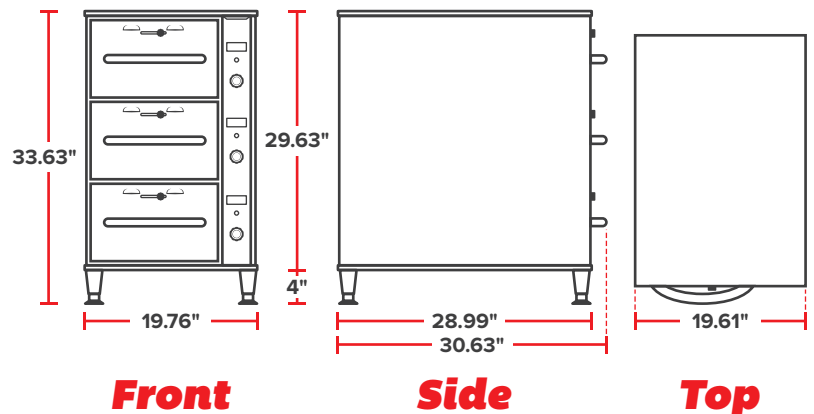

#423WDNFS3 • 3 CABINET

Cabinet Width	19.76"
Cabinet Depth	28.99"
Cabinet Height	29.63"
Total Height	33.63"
Type	Stationary
# of Drawers	3
Voltage	120V
Wattage	1350W