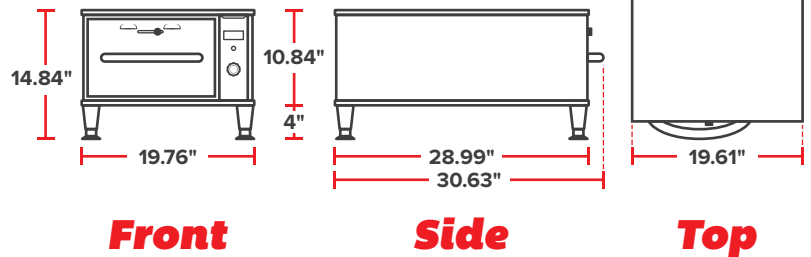

Technical Data

#423WDNFS1 • 1 CABINET

Cabinet Width	19.76"
Cabinet Depth	28.99"
Cabinet Height	10.84"
Total Height	14.84"
Type	Stationary
# of Drawers	1
Voltage	120V
Wattage	450W