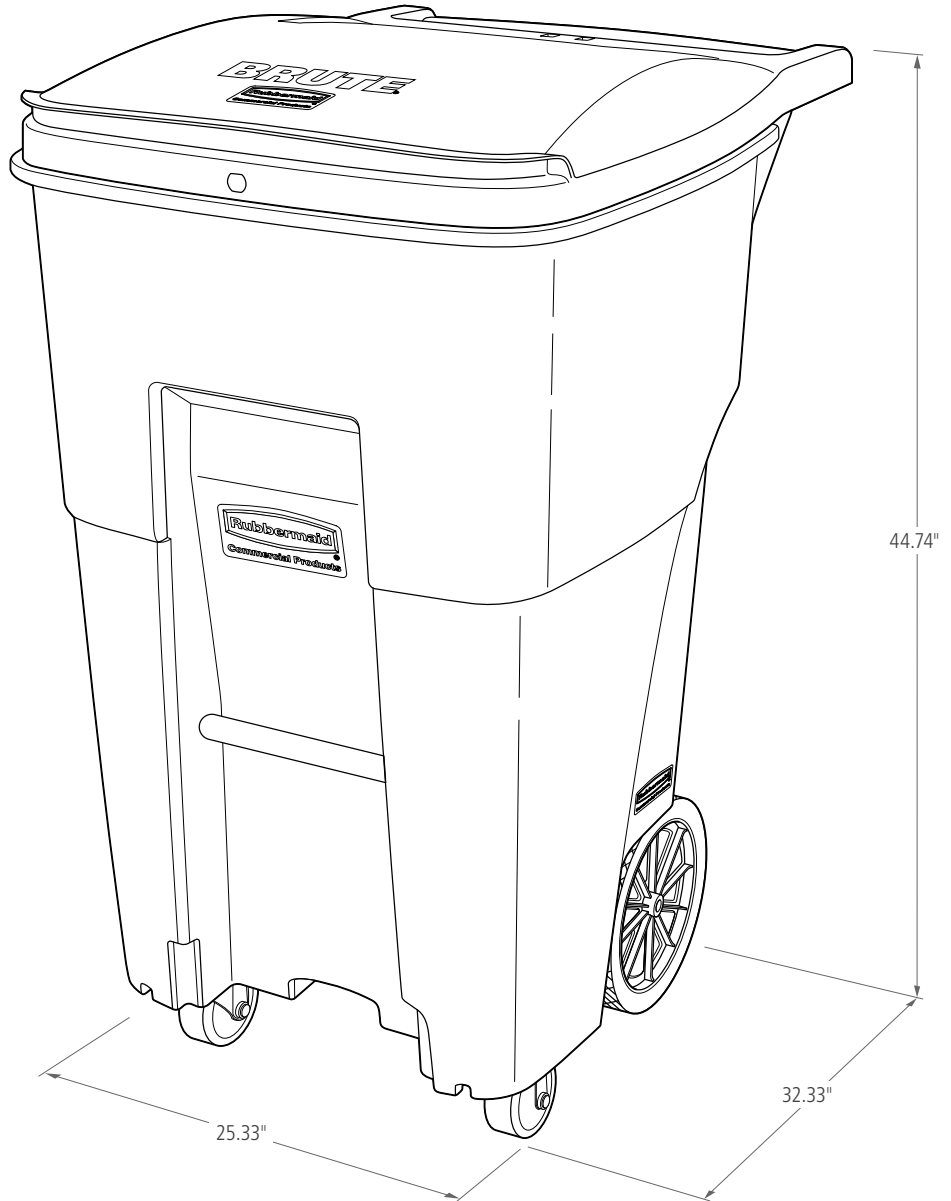

BRUTE MEDICAL WASTE ROLLOUT WITH CASTERS

BRUTE Medical Waste Rollouts with Casters are designed for use in the healthcare industry. Locking lids keep regulated medical waste secure, smooth contours make cleaning easier, and front swivel casters enable balanced maneuverability.

Features and Benefits:

- Heavy-duty wheels with high-performance treads are optimized for use indoors and outdoors
- Reinforced rim for superior structural integrity and robust lid designed for added strength
- Rollout lids open fully and stay in place to prevent swinging during transport
- Compliant with ANSI Standard Z245.60 (Types B and G) for compatibility with auto-lifters
- Smooth contours and seamless construction make cleaning easier and quicker, to improve staff productivity
- Designed with an ergonomic handle for comfortable push or pull operation
- Locking lid with key allows for secure transportation of medical waste
- Swivel casters at the front of the container distribute weight evenly and allow for more controlled use

BRUTE 65-Gallon Medical Waste Rollout with Casters

BRUTE MEDICAL WASTE ROLLOUT WITH CASTERS

SKU #	DESCRIPTION	COLOR	CAPACITY GAL	LENGTH IN	WIDTH IN	HEIGHT IN	WEIGHT LB	PACK SIZE
1971977	BRUTE 65G MEDICAL WASTE ROLLOUT W/CASTERS	RED	65G	32.33	25.33	44.74	36.00	1
1972000	BRUTE 95G MEDICAL WASTE ROLLOUT W/CASTERS	RED	95G	37.15	28.60	46.02	44.00	1