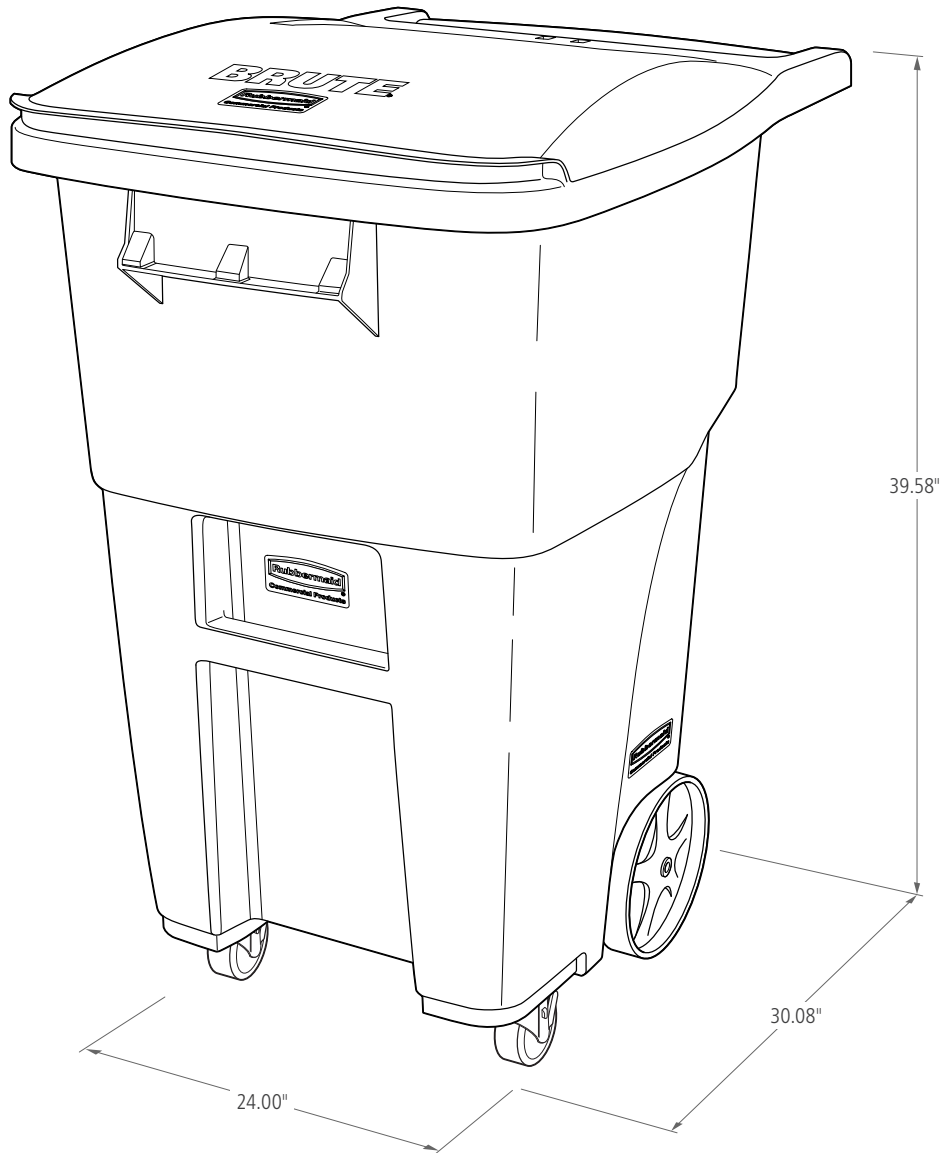

BRUTE ROLLOUT WITH CASTERS

BRUTE Rollouts with Casters are ideal for collecting, consolidating, and transporting heavy facility waste. Front swivel casters distribute weight evenly for superior mobility and handling.

Features and Benefits:

- Heavy-duty wheels with high-performance treads are optimized for use indoors and outdoors
- Reinforced rim for superior structural integrity and robust lid designed for added strength
- Rollout lids open fully and stay in place to prevent swinging during transport
- Compliant with ANSI Standard Z245.60 (Types B and G) for compatibility with auto-lifters
- Smooth contours and seamless construction make cleaning easier and quicker, to improve staff productivity
- Designed with an ergonomic handle for comfortable push or pull operation
- High-quality materials plus a UV inhibitor extend the life of the container
- Swivel casters at the front of the container allow for more controlled use

BRUTE 50-Gallon Rollout with Casters

BRUTE ROLLOUT WITH CASTERS

SKU #	DESCRIPTION	COLOR	CAPACITY GAL	LENGTH IN	WIDTH IN	HEIGHT IN	WEIGHT LB	PACK SIZE
1971947	BRUTE 32G ROLLOUT WITH CASTERS	GRAY	32G	28.56	20.62	37.16	20.70	2
1971949	BRUTE 32G ROLLOUT WITH CASTERS	BLUE	32G	28.56	20.62	37.16	20.70	2
1971959	BRUTE 50G ROLLOUT WITH CASTERS	GRAY	50G	30.08	24.00	39.58	29.00	2
1971961	BRUTE 50G ROLLOUT WITH CASTERS	BLUE	50G	30.08	24.00	39.58	29.00	2
1971971	BRUTE 65G ROLLOUT WITH CASTERS	GRAY	65G	32.33	25.33	44.74	36.00	1
1971973	BRUTE 65G ROLLOUT WITH CASTERS	BLUE	65G	32.33	25.33	44.74	36.00	1
1971994	BRUTE 95G ROLLOUT WITH CASTERS	GRAY	95G	37.15	28.60	46.02	44.00	1
1971996	BRUTE 95G ROLLOUT WITH CASTERS	BLUE	95G	37.15	28.60	46.02	44.00	1