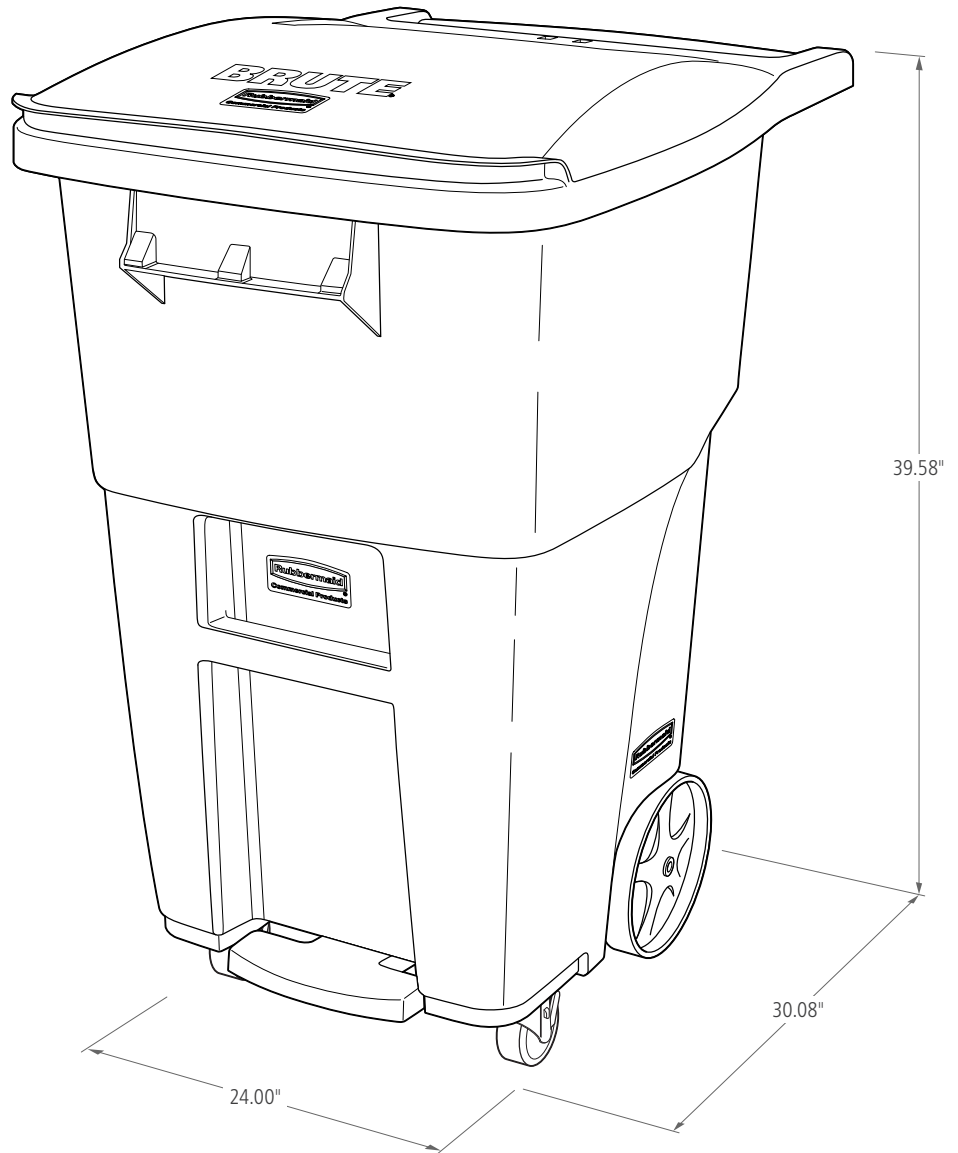

BRUTE STEP-ON ROLLOUT WITH CASTERS

BRUTE Step-On Rollouts with Casters facilitate hands-free waste disposal with the added benefit of superior mobility. Front swivel casters distribute weight evenly for enhanced maneuverability.

Features and Benefits:

- Heavy-duty wheels with high-performance treads are optimized for use indoors and outdoors
- Reinforced rim for superior structural integrity and robust lid designed for added strength
- Rollout lids open fully and stay in place to prevent swinging during transport
- Compliant with ANSI Standard Z245.60 (Types B and G) for compatibility with auto-lifters
- Designed with an ergonomic handle for comfortable push or pull operation
- High-quality materials plus a UV inhibitor extend the life of the container
- Swivel casters at the front of the container distribute weight evenly and allow for more controlled use
- BRUTE Step-On Rollouts with Casters have a pedal-actuated lid for hands-free use

BRUTE 50-Gallon Step-On Rollout with Casters

BRUTE STEP-ON ROLLOUT WITH CASTERS

SKU #	DESCRIPTION	COLOR	CAPACITY	LENGTH	WIDTH	HEIGHT	WEIGHT	PACK SIZE				
			GAL						IN	IN	IN	LB
1971950	BRUTE 32G STEP-ON ROLLOUT WITH CASTERS	GRAY	32G	28.56	20.62	37.16	22.20	1				
1971952	BRUTE 32G STEP-ON ROLLOUT WITH CASTERS	BLUE	32G	28.56	20.62	37.16	22.20	1				
1971962	BRUTE 50G STEP-ON ROLLOUT WITH CASTERS	GRAY	50G	30.08	24.00	39.58	30.00	1				
1971964	BRUTE 50G STEP-ON ROLLOUT WITH CASTERS	BLUE	50G	30.08	24.00	39.58	30.00	1				
1971974	BRUTE 65G STEP-ON ROLLOUT WITH CASTERS	GRAY	65G	32.33	25.33	44.74	37.00	1				
1971976	BRUTE 65G STEP-ON ROLLOUT WITH CASTERS	BLUE	65G	32.33	25.33	44.74	37.00	1				
1971997	BRUTE 95G STEP-ON ROLLOUT WITH CASTERS	GRAY	95G	37.15	28.60	46.02	46.00	1				
1971999	BRUTE 95G STEP-ON ROLLOUT WITH CASTERS	BLUE	95G	37.15	28.60	46.02	46.00	1