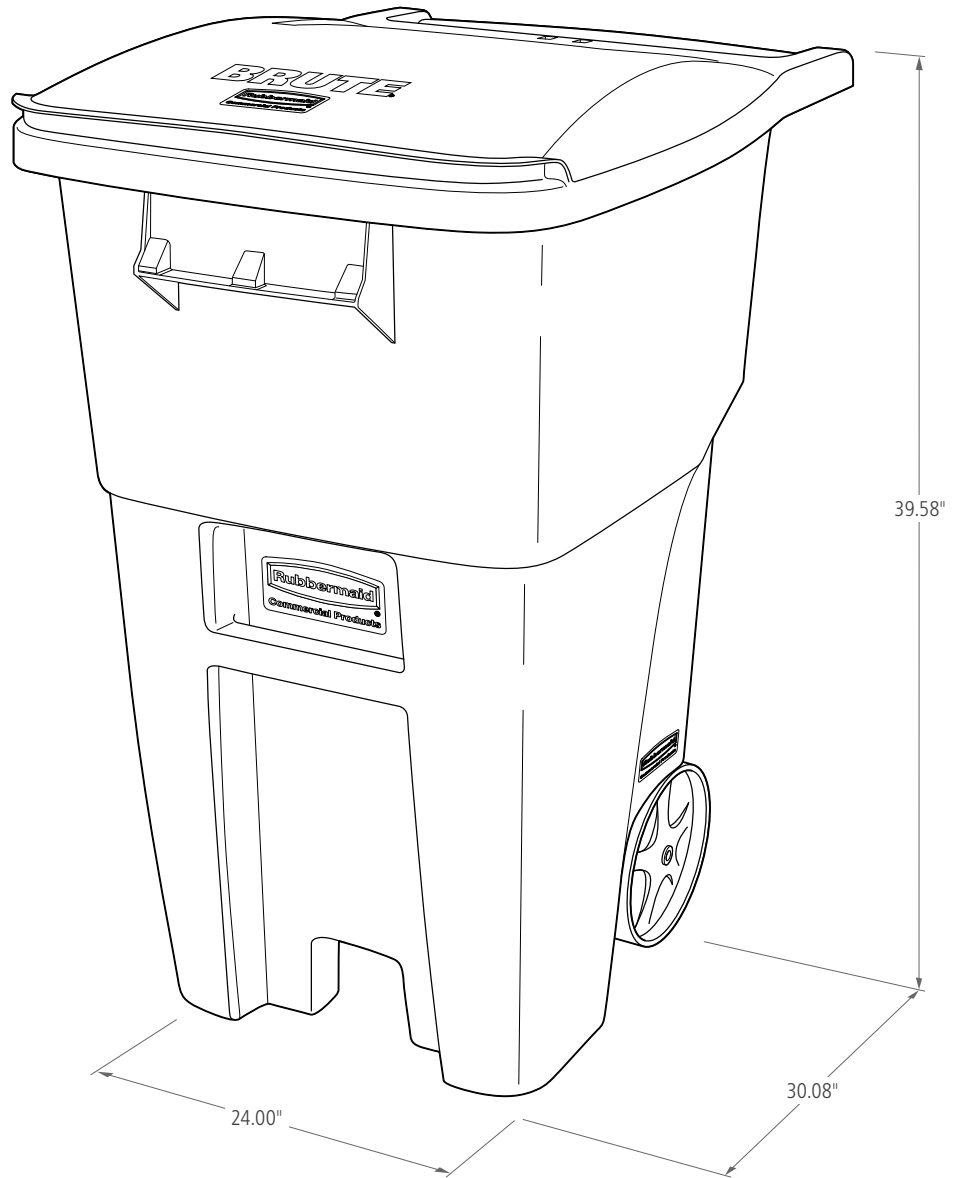

BRUTE STANDARD ROLLOUT

BRUTE Rollouts are ideal for collecting, consolidating, and transporting facility waste. Commercial-grade construction from high-quality materials and heavy-duty wheels withstand the rigors of everyday waste collection indoors and outdoors.

Features and Benefits:

- Heavy-duty wheels with high-performance treads are optimized for use indoors and outdoors
- Reinforced rim for superior structural integrity and robust lid designed for added strength
- Rollout lids open fully and stay in place to prevent swinging during transport
- Compliant with ANSI Standard Z245.60 (Types B and G) for compatibility with auto-lifters
- Smooth contours and seamless construction make cleaning easier and quicker, to improve staff productivity
- Designed with an ergonomic handle for comfortable push or pull operation

BRUTE 50-Gallon Standard Rollout

BRUTE ROLLOUT

SKU #	DESCRIPTION	COLOR	CAPACITY GAL	LENGTH IN	WIDTH IN	HEIGHT IN	WEIGHT LB	PACK SIZE
1971941	BRUTE 32G STANDARD ROLLOUT	GRAY	32G	28.56	20.62	37.16	17.00	2
1971943	BRUTE 32G STANDARD ROLLOUT	BLUE	32G	28.56	20.62	37.16	17.00	2
FG9W2700GRAY	BRUTE 50G STANDARD ROLLOUT	GRAY	50G	30.08	24.00	39.58	25.00	2
FG9W2700BLUE	BRUTE 50G STANDARD ROLLOUT	BLUE	50G	30.08	24.00	39.58	25.00	2
FG9W2100GRAY	BRUTE 65G STANDARD ROLLOUT	GRAY	65G	32.33	25.33	44.74	33.50	1
FG9W2173BLUE	BRUTE 65G STANDARD ROLLOUT	BLUE	65G	32.33	25.33	44.74	33.50	1
FG9W2200GRAY	BRUTE 95G STANDARD ROLLOUT	GRAY	95G	37.15	28.60	46.02	38.50	1
FG9W2273BLUE	BRUTE 95G STANDARD ROLLOUT	BLUE	95G	37.15	28.60	46.02	38.50	1

BRUTE ROLLOUT WITH CASTERS

BRUTE Rollouts with Casters are ideal for collecting, consolidating, and transporting heavy facility waste. Front swivel casters distribute weight evenly for superior mobility and handling.