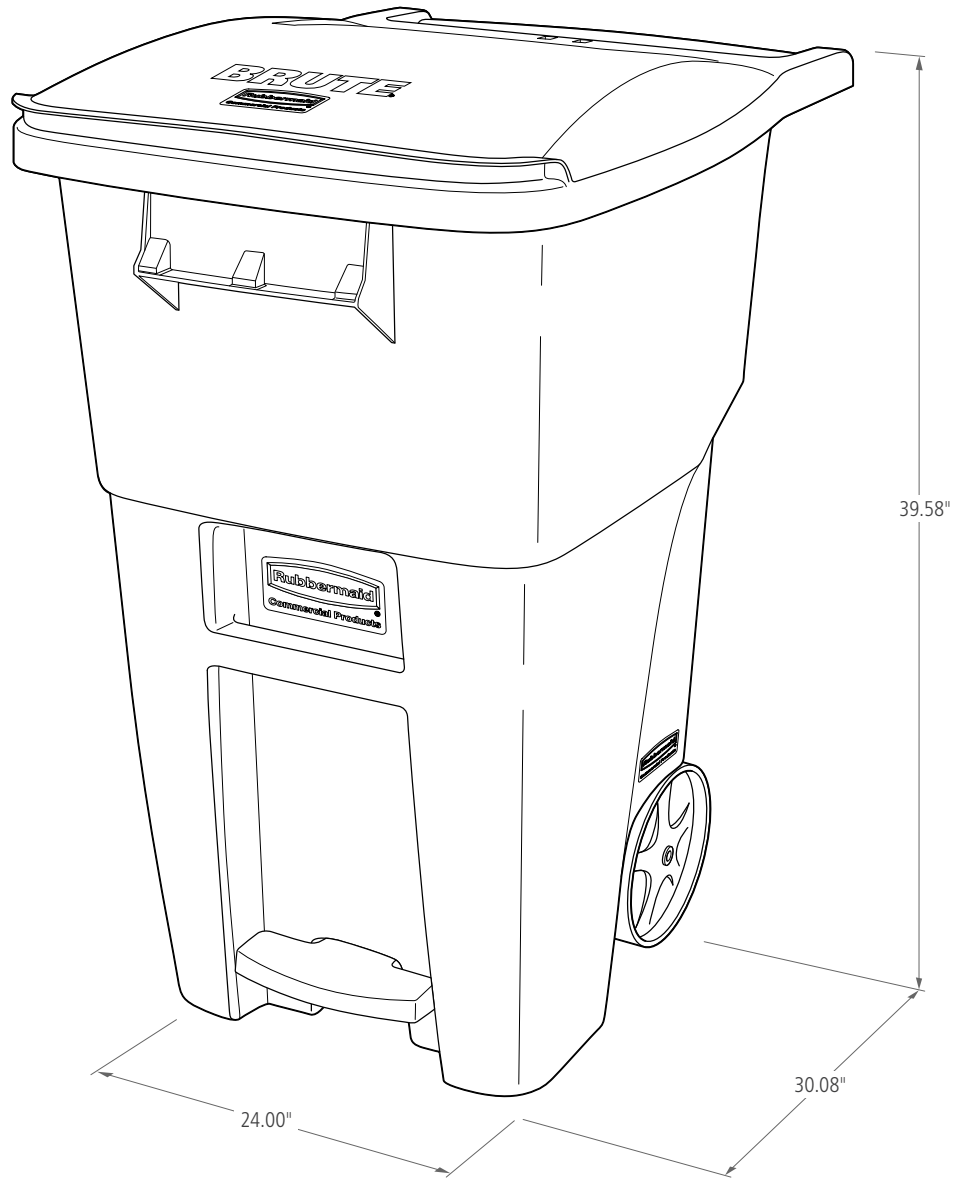

BRUTE STEP-ON ROLLOUT

BRUTE Step-On Rollouts are designed to make managing facility waste easier. With one step, the container's step-on mechanism lifts the lid and allows for hands-free waste disposal.

Features and Benefits:

- Heavy-duty wheels with high-performance treads are optimized for use indoors and outdoors
- Reinforced rim for superior structural integrity and robust lid designed for added strength
- Rollout lids open fully and stay in place to prevent swinging during transport
- Compliant with ANSI Standard Z245.60 (Types B and G) for compatibility with auto-lifters
- Smooth contours and seamless construction make cleaning easier and quicker, to improve staff productivity
- Designed with an ergonomic handle for comfortable push or pull operation
- High-quality materials plus a UV inhibitor extend the life of the container
- BRUTE Step-On Rollouts have a pedal-actuated lid for hands-free use

BRUTE 50-Gallon Step-On Rollout

BRUTE STEP-ON ROLLOUT

SKU #	DESCRIPTION	COLOR	CAPACITY	LENGTH	WIDTH	HEIGHT	WEIGHT	PACK SIZE				
			GAL						IN	IN	IN	LB
1971944	BRUTE 32G STEP-ON ROLLOUT	GRAY	32G	28.56	20.62	37.16	19.20	1				
1971946	BRUTE 32G STEP-ON ROLLOUT	BLUE	32G	28.56	20.62	37.16	19.20	1				
1971956	BRUTE 50G STEP-ON ROLLOUT	GRAY	50G	30.08	24.00	39.58	27.00	1				
1971958	BRUTE 50G STEP-ON ROLLOUT	BLUE	50G	30.08	24.00	39.58	27.00	1				
1971968	BRUTE 65G STEP-ON ROLLOUT	GRAY	65G	32.33	25.33	44.74	35.50	1				
1971970	BRUTE 65G STEP-ON ROLLOUT	BLUE	65G	32.33	25.33	44.74	35.50	1				
1971991	BRUTE 95G STEP-ON ROLLOUT	GRAY	95G	37.15	28.60	46.02	40.00	1				
1971993	BRUTE 95G STEP-ON ROLLOUT	BLUE	95G	37.15	28.60	46.02	40.00	1