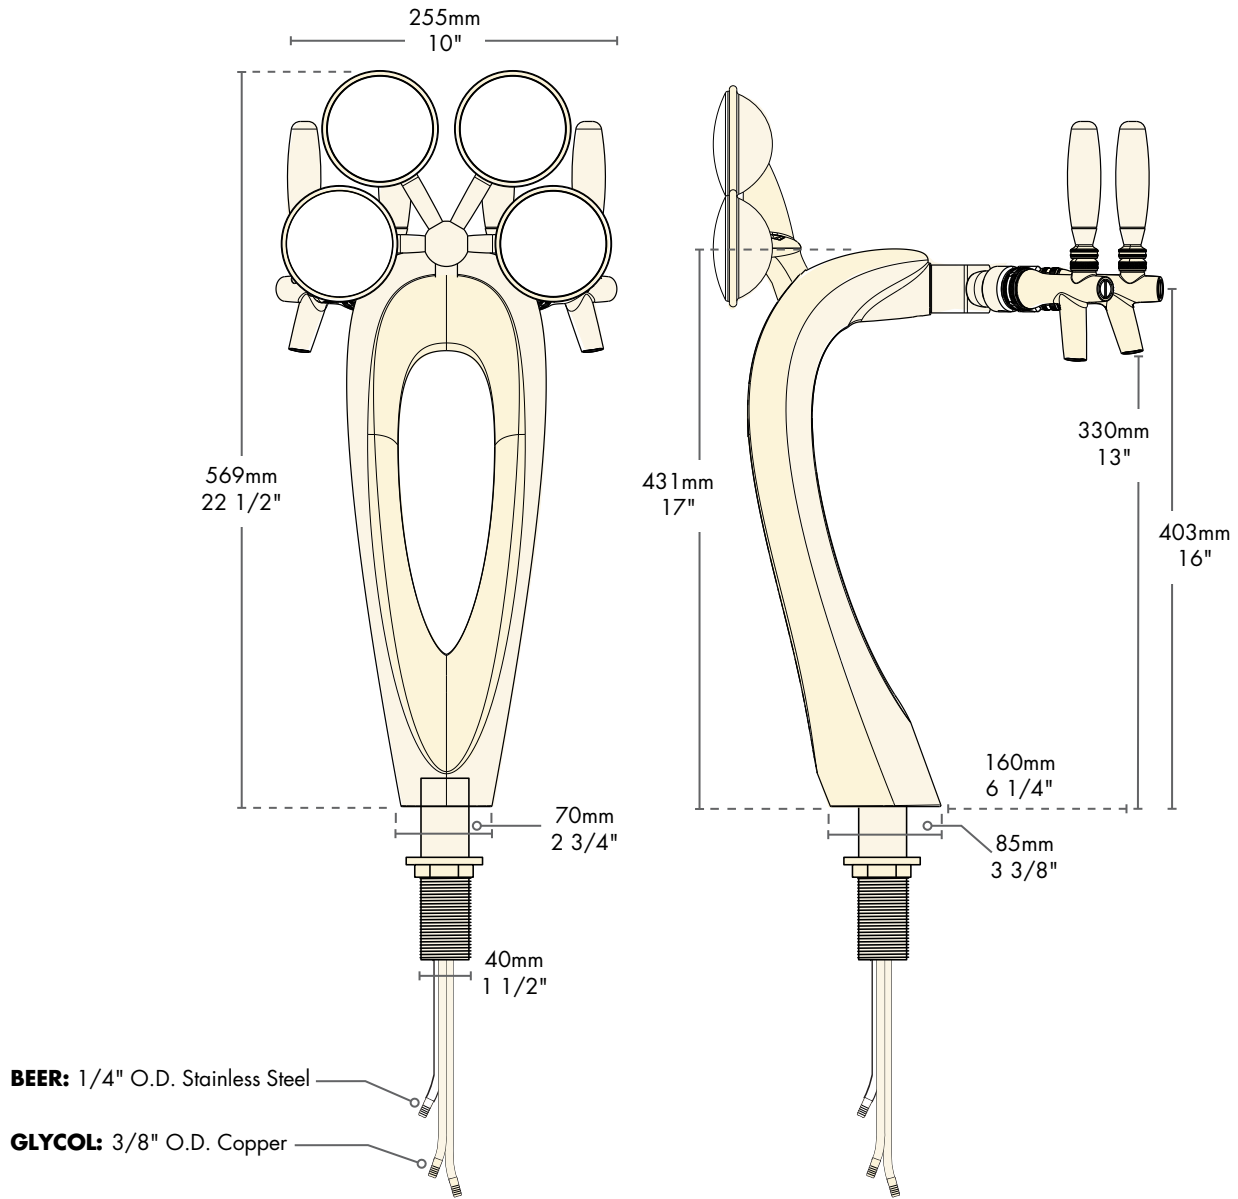

- Modern sculpture with sensuous elegance for the bar top.
- Available in either frost-free exterior or ice frosted exterior.
- The draft tower is a marketing tool, not just a bar fixture.
- All stainless steel contact with the beer for the ultimate in draft purity.

Faucet knobs not included.

S Stainless Steel
beer contact for the pure taste
of fresh draft beer.

Specifications

Micro Matic reserves the right to change specifications without notice.

AUTOQUOTES

Part No.	Faucets	Finish	Dispense System	Shipping Weight	Box Dimensions
☐ 9504-C (No Ice)	4	Chrome	Glycol	TBD	TBD
				TBD	TBD
☐ 9504-C-F (Ice Frosted)	4	Chrome	Glycol	TBD	TBD
				TBD	TBD
☐ 9504-C-M (No Ice, Medallion)	4	Chrome	Glycol	TBD	TBD
				TBD	TBD
☐ 9504-C-F-M (Ice Frosted, Medallion)	4	Chrome	Glycol	TBD	TBD
				TBD	TBD

Dimensions

Copyright ©2012 Micro Matic USA, Inc. All Rights Reserved. 01204-D0312

www.micromatic.com

Toll Free: 1-(866) 327-4159

West	Central	Southeast	Northeast
19791 Bahama Street Northridge, CA 91324 Tel. (818) 701-9765 Fax. (818) 701-9844	10726 North Second Street Machesney Park, IL 61115 Tel. (815) 968-7557 Fax. (815) 968-0363	2364 Simon Court Brooksville, FL 34604 Tel. (352) 799-6331 Fax. (352) 796-2429	4601 Saucon Creek Road Center Valley, PA 18034 Tel. (610) 625-4464 Fax. (610) 625-4466