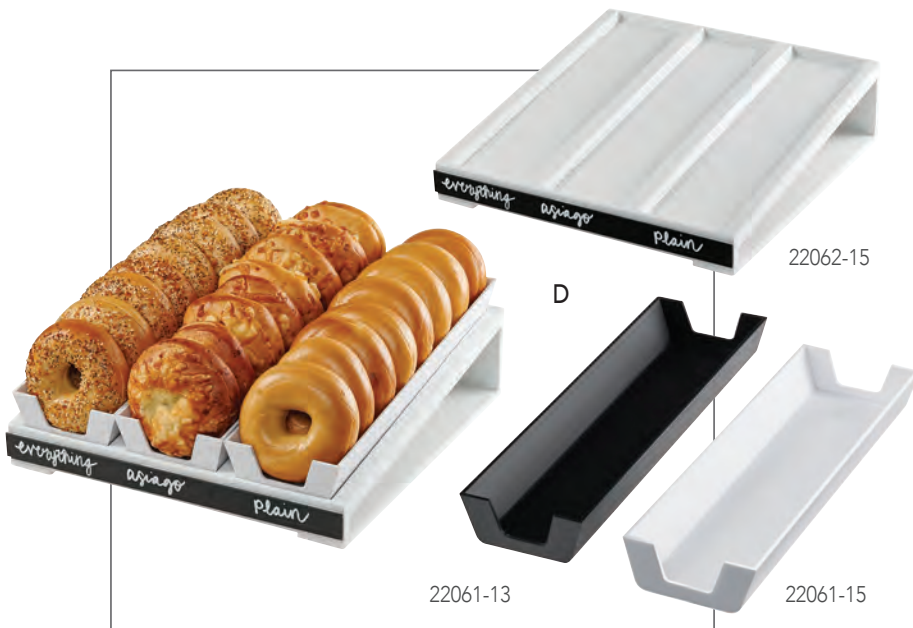

ITEM 22076 | 5Wx5Dx6H

ITEM 22077 | 5Wx15Dx5H

ITEM 22078 | 5Wx15Dx7H

C. MONTEREY CHAFER **NEW**

Features Easy Access Drawer for Chafer Fuel. Includes Stainless Steel Chafer Cover.

ITEM 22113-15 | 22¼Wx14¼Dx12½H