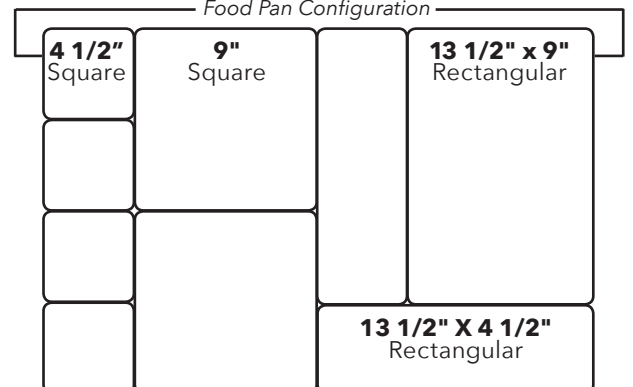

Modern European™ Food Pans

The sleek, straight, no-rimmed sides of these food pans are the perfect design for your buffet.

M45135-NW
Rectangular Bin
13 1/2" x 4 1/2" x 3 3/4" h.

M45135LID-NW
Rectangular Bin Lid
13 1/2" x 4 1/2"

M99LID-NW - Square Bin Lid
9" x 9"

M99-NW - Square Bin
9" x 9" x 3 3/4" h.

M9135LID-NW
Rectangular Bin Lid
13 1/2" x 9"

M9135-NW - Rectangular Bin
13 1/2" x 9" x 3 3/4" h.

M45LID-NW
Square Bin Lid
4 1/2" sq.

M45-NW
Square Bin
4 1/2" sq. x 3 3/4" h.

M45INS-NW - False Bottom
w/ Drain Holes
4" sq. x 3/4" h.
(fits inside M45-NW)

Food Pan Configuration

WHITE (W)