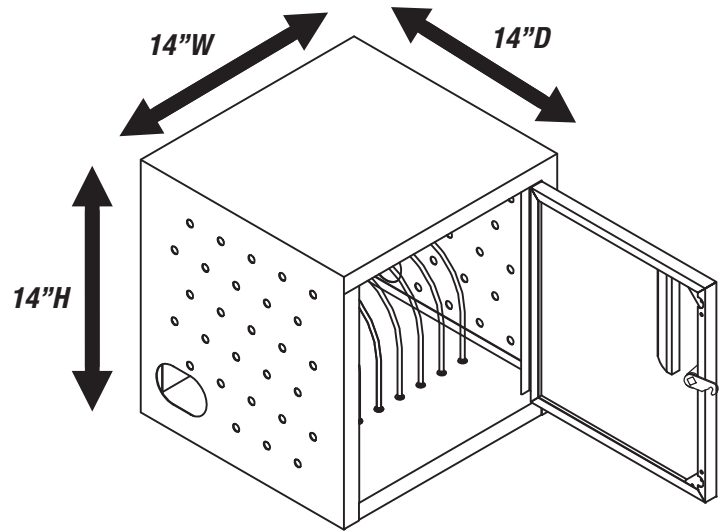

# LLTMW8-G - WALL/DESK TABLET CHARGING STATION

**Product Specifications:**

Item Number	LLTMW8-G
Material	Powder Coated Steel
Color Finish	Light Gray
Capacity	8 Tablets
Dimensions	14"W x 14"D x 14"H
Weight	18 lbs.
Shelf Quantity	1
Divider Make	Rubber Coated Steel
Divider Distance	1"
Divider Dimensions	1"W x 12"D x 13.25"H
Doors	1
Lock	Key-lock; 2 keys
Ventilation	Yes; 2 sides
Cord Length	10'
Weight Capacity	40 lbs.
Power	8-outlet horizontal power strip; UL approved
Voltage	120V/15A electrical
Meets ANSI/BIFMA	Yes
Ship Method	Ground
Shipping Carton Dims	1 carton; 15"W x 16"D x 17"H
Shipping Weight	19 lbs.
Mounting Hardware	Included (for drywall surface)
Assembly Required	None