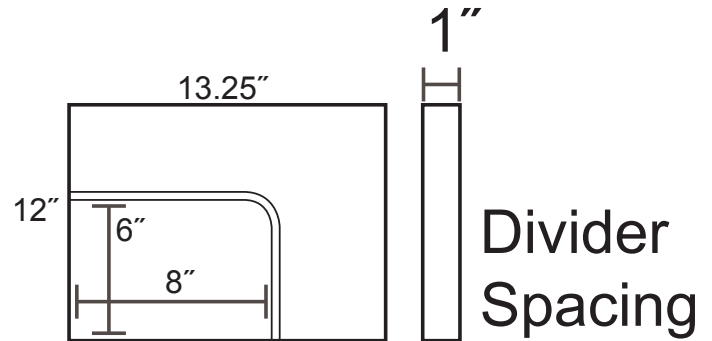

# LLTMW8-G - WALL/DESK TABLET CHARGING STATION

**Product Specifications:**

Item Number	LLTMW8-G
Material	Powder Coated Steel
Color Finish	Light Gray
Capacity	8 Tablets
Dimensions	14"W x 14"D x 14"H
Weight	18 lbs.
Shelf Quantity	1
Divider Make	Rubber Coated Steel
Divider Distance	1"
Divider Dimensions	1"W x 12"D x 13.25"H
Doors	1
Lock	Key-lock; 2 keys
Ventilation	Yes; 2 sides
Cord Length	10'
Weight Capacity	40 lbs.
Power	8-outlet horizontal power strip; UL approved
Voltage	120V/15A electrical
Meets ANSI/BIFMA	Yes
Ship Method	Ground
Shipping Carton Dims	1 carton; 15"W x 16"D x 17"H
Shipping Weight	19 lbs.
Mounting Hardware	Included (for drywall surface)
Assembly Required	None