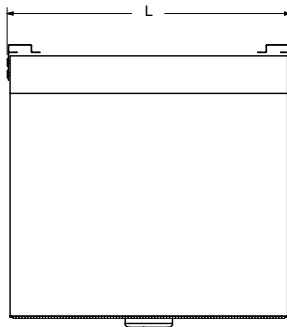

- Five tiered steps to display liquor bottles.
- Steel straps secure bottles on steps.
- 4" back splash.
- Galvanized legs with adjustable plastic bullet feet.
- Adjustable galvanized side cross-bracing.
- Optional stainless steel cover includes padlock and two keys.
- 26" Wide Units** have rear deck for extra storage

MATERIAL:

- 20 gauge, 300 stainless steel
- Sides:** 14 gauge, 300 stainless steel
- Legs:** 1 5/8" O.D. 18 gauge, galvanized steel with adjustable plastic bullet feet

23" WIDE				26" WIDE				
Model #	Size (W x L x H)	Approx. Weight	Approx. Cu. Ft.	Model #	Size (W x L x H)	Approx. Weight	Approx. Cu. Ft.	Approx. Bottle Capacity
LD-1812	23" x 12" x 33"	30 lbs.	15	LD-2112	26" x 12" x 33"	30 lbs.	15	15
LD-1818	23" x 18" x 33"	35 lbs.	20	LD-2118	26" x 18" x 33"	35 lbs.	20	20
LD-1824	23" x 24" x 33"	40 lbs.	30	LD-2124	26" x 24" x 33"	40 lbs.	30	30

DIMENSIONS and SPECIFICATIONS

TOL Overall: $\pm .500''$ Interior: $\pm .250''$

ALL DIMENSIONS ARE TYPICAL

LD-18 Series

LD-21 Series

Optional Stainless Steel Cover (LC Series)

LC-18 Series

LC-21 Series