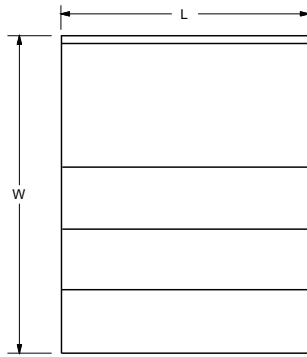

MATERIAL:

- 20 gauge, 300 stainless steel
- Sides:** 14 gauge, 300 stainless steel
- Legs:** 1 5/8" O.D. 18 gauge, galvanized steel with adjustable plastic bullet feet

23" WIDE				26" WIDE				
Model #	Size (W x L x H)	Approx. Weight	Approx. Cu. Ft.	Model #	Size (W x L x H)	Approx. Weight	Approx. Cu. Ft.	Approx. Bottle Capacity
LD-1812	23" x 12" x 33"	30 lbs.	15	LD-2112	26" x 12" x 33"	30 lbs.	15	15
LD-1818	23" x 18" x 33"	35 lbs.	20	LD-2118	26" x 18" x 33"	35 lbs.	20	20
LD-1824	23" x 24" x 33"	40 lbs.	30	LD-2124	26" x 24" x 33"	40 lbs.	30	30

DIMENSIONS and SPECIFICATIONS

TOL Overall: $\pm .500''$ Interior: $\pm .250''$

ALL DIMENSIONS ARE TYPICAL

LD-18 Series

LD-21 Series

Optional Stainless Steel Cover (LC Series)

LC-18 Series

LC-21 Series