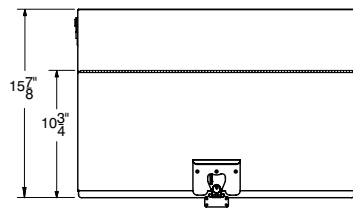

MATERIAL:

- 20 gauge, 300 stainless steel
- Sides:** 14 gauge, 300 stainless steel
- Legs:** 1 5/8" O.D. 18 gauge, galvanized steel with adjustable plastic bullet feet

23" WIDE				26" WIDE				
Model #	Size (W x L x H)	Approx. Weight	Approx. Cu. Ft.	Model #	Size (W x L x H)	Approx. Weight	Approx. Cu. Ft.	Approx. Bottle Capacity
LD-1812	23" x 12" x 33"	30 lbs.	15	LD-2112	26" x 12" x 33"	30 lbs.	15	15
LD-1818	23" x 18" x 33"	35 lbs.	20	LD-2118	26" x 18" x 33"	35 lbs.	20	20
LD-1824	23" x 24" x 33"	40 lbs.	30	LD-2124	26" x 24" x 33"	40 lbs.	30	30

DIMENSIONS and SPECIFICATIONS

TOL Overall: $\pm .500''$ Interior: $\pm .250''$

ALL DIMENSIONS ARE TYPICAL

LD-18 Series

LD-21 Series

Optional Stainless Steel Cover (LC Series)

LC-18 Series

LC-21 Series