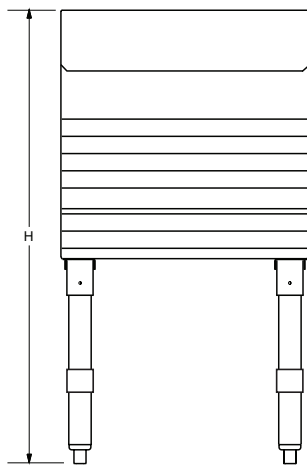

- Five tiered steps to display liquor bottles.
- Steel straps secure bottles on steps.
- 4" back splash.
- Galvanized legs with adjustable plastic bullet feet.
- Adjustable galvanized side cross-bracing.
- Optional stainless steel cover includes padlock and two keys.
- 26" Wide Units** have rear deck for extra storage

MATERIAL:

- 20 gauge, 300 stainless steel
- Sides:** 14 gauge, 300 stainless steel
- Legs:** 1 5/8" O.D. 18 gauge, galvanized steel with adjustable plastic bullet feet

23" WIDE				26" WIDE				
Model #	Size (W x L x H)	Approx. Weight	Approx. Cu. Ft.	Model #	Size (W x L x H)	Approx. Weight	Approx. Cu. Ft.	Approx. Bottle Capacity
LD-1812	23" x 12" x 33"	30 lbs.	15	LD-2112	26" x 12" x 33"	30 lbs.	15	15
LD-1818	23" x 18" x 33"	35 lbs.	20	LD-2118	26" x 18" x 33"	35 lbs.	20	20
LD-1824	23" x 24" x 33"	40 lbs.	30	LD-2124	26" x 24" x 33"	40 lbs.	30	30

DIMENSIONS and SPECIFICATIONS

TOL Overall: $\pm .500''$ Interior: $\pm .250''$

ALL DIMENSIONS ARE TYPICAL

LD-18 Series

LD-21 Series

Optional Stainless Steel Cover (LC Series)

LC-18 Series

LC-21 Series