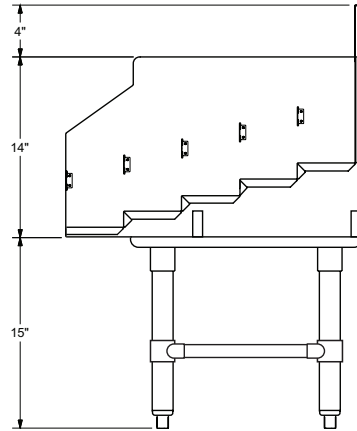

- Five tiered steps to display liquor bottles.
- Steel straps secure bottles on steps.
- 4" back splash.
- Galvanized legs with adjustable plastic bullet feet.
- Adjustable galvanized side cross-bracing.
- Optional stainless steel cover includes padlock and two keys.
- 26" Wide Units** have rear deck for extra storage

MATERIAL:

- 20 gauge, 300 stainless steel
- Sides:** 14 gauge, 300 stainless steel
- Legs:** 1 5/8" O.D. 18 gauge, galvanized steel with adjustable plastic bullet feet

23" WIDE				26" WIDE				
Model #	Size (W x L x H)	Approx. Weight	Approx. Cu. Ft.	Model #	Size (W x L x H)	Approx. Weight	Approx. Cu. Ft.	Approx. Bottle Capacity
LD-1812	23" x 12" x 33"	30 lbs.	15	LD-2112	26" x 12" x 33"	30 lbs.	15	15
LD-1818	23" x 18" x 33"	35 lbs.	20	LD-2118	26" x 18" x 33"	35 lbs.	20	20
LD-1824	23" x 24" x 33"	40 lbs.	30	LD-2124	26" x 24" x 33"	40 lbs.	30	30

DIMENSIONS and SPECIFICATIONS

TOL Overall: $\pm .500''$ Interior: $\pm .250''$

ALL DIMENSIONS ARE TYPICAL

LD-18 Series

LD-21 Series

Optional Stainless Steel Cover (LC Series)

LC-18 Series

LC-21 Series