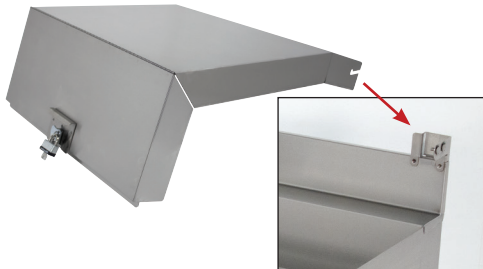

STAINLESS STEEL Liquor Display Racks

23" and 26" Wide Units

Item #: _____ Qty #: _____
 Model #: _____
 Project #: _____

**LD-1824
Shown**

**Optional Locking Cover
Available - Includes
Padlock & 2 Keys**

FEATURES:

- Five tiered steps to display liquor bottles.
- Steel straps secure bottles on steps.
- 4" back splash.
- Galvanized legs with adjustable plastic bullet feet.
- Adjustable galvanized side cross-bracing.
- Optional stainless steel cover includes padlock and two keys.
- 26" Wide Units** have rear deck for extra storage

MATERIAL:

- 20 gauge, 300 stainless steel
- Sides:** 14 gauge, 300 stainless steel
- Legs:** 1 5/8" O.D. 18 gauge, galvanized steel with adjustable plastic bullet feet

23" WIDE				26" WIDE				
Model #	Size (W x L x H)	Approx. Weight	Approx. Cu. Ft.	Model #	Size (W x L x H)	Approx. Weight	Approx. Cu. Ft.	Approx. Bottle Capacity
LD-1812	23" x 12" x 33"	30 lbs.	15	LD-2112	26" x 12" x 33"	30 lbs.	15	15
LD-1818	23" x 18" x 33"	35 lbs.	20	LD-2118	26" x 18" x 33"	35 lbs.	20	20
LD-1824	23" x 24" x 33"	40 lbs.	30	LD-2124	26" x 24" x 33"	40 lbs.	30	30

LC Series Covers
Attaches To Factory
Installed Brackets on
Liquor Rack

OPTIONAL STAINLESS STEEL LIQUOR RACK COVERS:

Includes Padlock & Two Keys

- LC-1812** - 18" x 12" removable stainless steel cover
- LC-1818** - 18" x 18" removable stainless steel cover
- LC-1824** - 18" x 24" removable stainless steel cover
- LC-2112** - 21" x 12" removable stainless steel cover
- LC-2118** - 21" x 18" removable stainless steel cover
- LC-2124** - 21" x 24" removable stainless steel cover