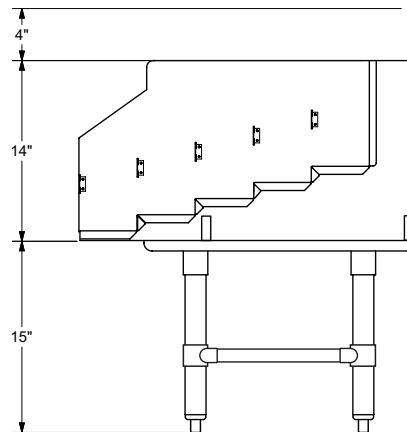

- Five tiered steps to display liquor bottles.
- Steel straps secure bottles on steps.
- 4" back splash.
- Galvanized legs with adjustable plastic bullet feet.
- Adjustable galvanized side cross-bracing.
- Optional stainless steel cover includes padlock and two keys.
- 26" Wide Units** have rear deck for extra storage

MATERIAL:

- 20 gauge, 300 stainless steel
- Sides:** 14 gauge, 300 stainless steel
- Legs:** 1 5/8" O.D. 18 gauge, galvanized steel with adjustable plastic bullet feet

23" WIDE				26" WIDE				
Model #	Size (W x L x H)	Approx. Weight	Approx. Cu. Ft.	Model #	Size (W x L x H)	Approx. Weight	Approx. Cu. Ft.	Approx. Bottle Capacity
LD-1812	23" x 12" x 33"	30 lbs.	15	LD-2112	26" x 12" x 33"	30 lbs.	15	15
LD-1818	23" x 18" x 33"	35 lbs.	20	LD-2118	26" x 18" x 33"	35 lbs.	20	20
LD-1824	23" x 24" x 33"	40 lbs.	30	LD-2124	26" x 24" x 33"	40 lbs.	30	30

DIMENSIONS and SPECIFICATIONS

TOL Overall: $\pm .500''$ Interior: $\pm .250''$

ALL DIMENSIONS ARE TYPICAL

LD-18 Series

LD-21 Series

Optional Stainless Steel Cover (LC Series)

LC-18 Series

LC-21 Series