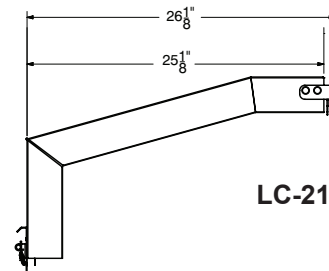

- Five tiered steps to display liquor bottles.
- Steel straps secure bottles on steps.
- 4" back splash.
- Galvanized legs with adjustable plastic bullet feet.
- Adjustable galvanized side cross-bracing.
- Optional stainless steel cover includes padlock and two keys.
- 26" Wide Units** have rear deck for extra storage

MATERIAL:

- 20 gauge, 300 stainless steel
- Sides:** 14 gauge, 300 stainless steel
- Legs:** 1 5/8" O.D. 18 gauge, galvanized steel with adjustable plastic bullet feet

23" WIDE				26" WIDE				
Model #	Size (W x L x H)	Approx. Weight	Approx. Cu. Ft.	Model #	Size (W x L x H)	Approx. Weight	Approx. Cu. Ft.	Approx. Bottle Capacity
LD-1812	23" x 12" x 33"	30 lbs.	15	LD-2112	26" x 12" x 33"	30 lbs.	15	15
LD-1818	23" x 18" x 33"	35 lbs.	20	LD-2118	26" x 18" x 33"	35 lbs.	20	20
LD-1824	23" x 24" x 33"	40 lbs.	30	LD-2124	26" x 24" x 33"	40 lbs.	30	30

DIMENSIONS and SPECIFICATIONS

TOL Overall: $\pm .500''$ Interior: $\pm .250''$

ALL DIMENSIONS ARE TYPICAL

LD-18 Series

LD-21 Series

Optional Stainless Steel Cover (LC Series)

LC-18 Series

LC-21 Series