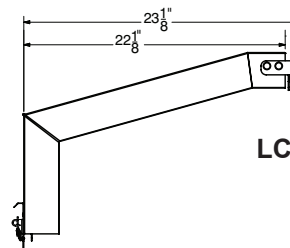

MATERIAL:

- 20 gauge, 300 stainless steel
- Sides:** 14 gauge, 300 stainless steel
- Legs:** 1 5/8" O.D. 18 gauge, galvanized steel with adjustable plastic bullet feet

23" WIDE				26" WIDE				
Model #	Size (W x L x H)	Approx. Weight	Approx. Cu. Ft.	Model #	Size (W x L x H)	Approx. Weight	Approx. Cu. Ft.	Approx. Bottle Capacity
LD-1812	23" x 12" x 33"	30 lbs.	15	LD-2112	26" x 12" x 33"	30 lbs.	15	15
LD-1818	23" x 18" x 33"	35 lbs.	20	LD-2118	26" x 18" x 33"	35 lbs.	20	20
LD-1824	23" x 24" x 33"	40 lbs.	30	LD-2124	26" x 24" x 33"	40 lbs.	30	30

DIMENSIONS and SPECIFICATIONS

TOL Overall: $\pm .500''$ Interior: $\pm .250''$

ALL DIMENSIONS ARE TYPICAL

LD-18 Series

LD-21 Series

Optional Stainless Steel Cover (LC Series)

LC-18 Series

LC-21 Series