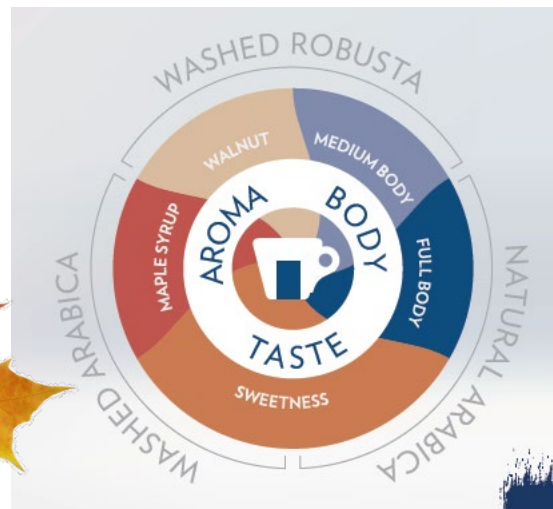

## GRAN RISERVA

With hints of maple syrup and walnut, Gran Riserva contains a fine selection of washed Arabica hand-picked in the highlands of Central and South America, carefully blended with washed and semi-washed Robusta.

### ORIGIN

A blend of Arabica and Robusta

### TASTE AREA

Dark and bold