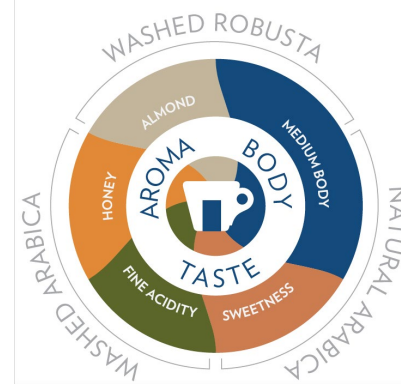

## GOLD SELECTION

With hints of honey and almond, Gold Selection contains a fine selection of washed Arabica hand-picked in the highlands of Central and South America, carefully blended with washed and semi-washed Robusta.

### ORIGIN

A blend of washed Arabica and semi-washed Robusta

### TASTE AREA

Aromatic

### CASE

CASE UPC CODE  
0 8000070143203

DIRECT PRICE PER UNIT  
\$X.XX

CASE GROSS WEIGHT  
15 LBS

CASE SIZE (L X W X H)  
12.2 IN X 12.2 IN X 9.4 IN

UNIT SPECS  
66 CS.

FOR MORE INFORMATION, VISIT [WWW.LAVAZZA.COM](http://WWW.LAVAZZA.COM)