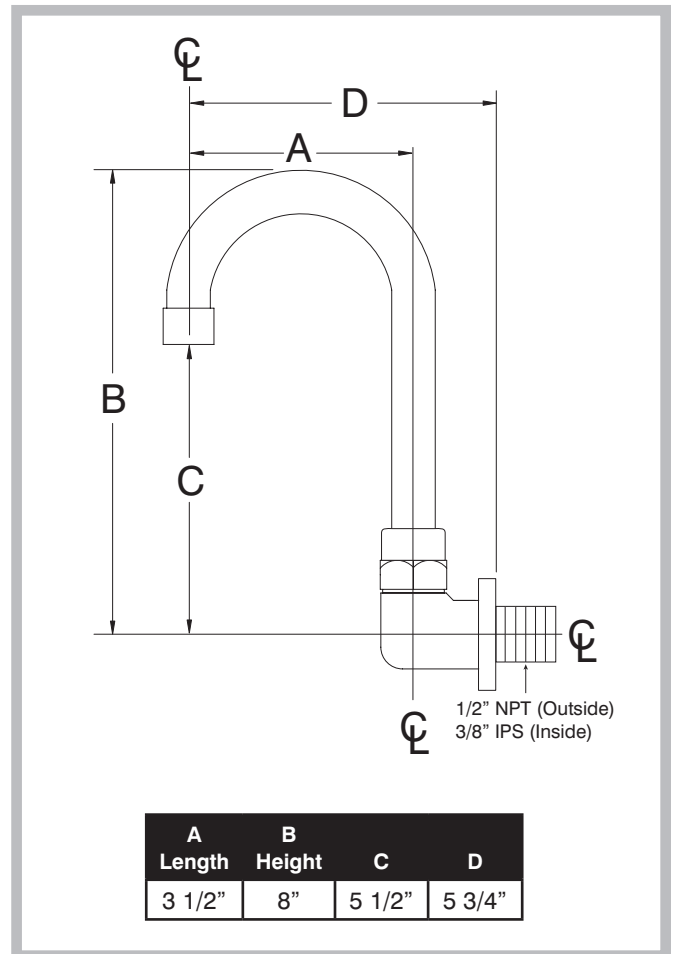

K-121 3-1/2" GOOSENECK SPLASH SPOUT

Conforms To NSF 61/9 Lead Free Requirements

Click This Link To
View Assembly Sheet

Item #: _____ Qty #: _____
 Model #: _____
 Project #: _____

FEATURES:

- 3 1/2" swivel gooseneck spout.
- Single water supply.
- 1.0 GPM/3.8 LPM Aerator. 60 PSI.

MATERIAL:

Brass chrome plated body & spout.

FAUCET AERATOR CONFORM TO
 ASTM.A112.18.1M • 1.0 GPM/3.8 LP
 THREAD: 55/64 - 27 FEMALE

DIMENSIONS and SPECIFICATIONS

Options & Accessories

Replacement Spout For K-121

3-1/2" Gooseneck Spout Only.

K-52SP

Low Flow Aerator

.5 GPM

K-08

⚠ WARNING:

Faucet(s) on this page may expose you to chemicals, including lead, that are known to the State of California to cause cancer or birth defects or other reproductive harm. For more Info., visit www.p65warnings.ca.gov.