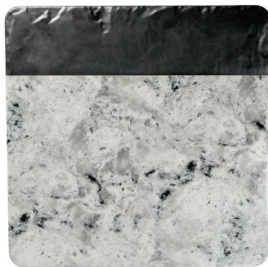

Horizon Slate™

Lustrous marble combined with sleek black slate.

M12RWSM

Round Serving Board
12" dia. x 1/2" h., w/ 5" Handle

M13SM

Square Serving Board
13" sq. x 5/8" h.

M127RCSM

Rectangular Serving Board
12" x 7" x 1/2" h., w/ 4 1/2" Handle

M714RCSM

Rectangular Serving Board
14 1/4" x 7" x 1/2" h.

BLACK/HORIZON (BH)