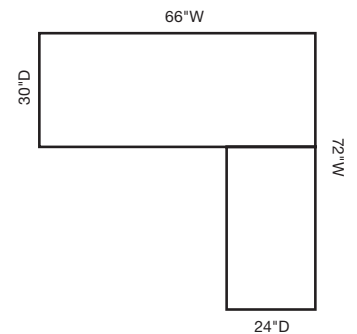

### LEFT CORNER DESK

29.5" H x 42" W x 24" D

29.5" H x 66" W x 30" D

#### SHIPPING

Dimensions	51.5H x 76W x 40D in.
Weight	299 lbs.
Cube	90.6

### RIGHT CORNER DESK

29.5" H x 66" W x 30" D

29.5" H x 42" W x 24" D