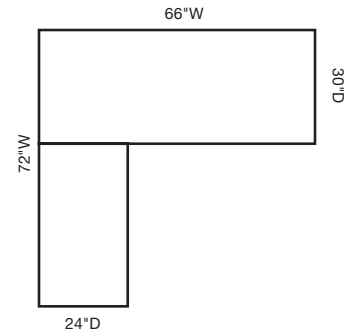

### LEFT CORNER DESK

29.5" H x 42" W x 24" D

29.5" H x 66" W x 30" D

#### SHIPPING

Dimensions	51.5H x 76W x 40D in.
Weight	299 lbs.
Cube	90.6

### RIGHT CORNER DESK

29.5" H x 66" W x 30" D

29.5" H x 42" W x 24" D