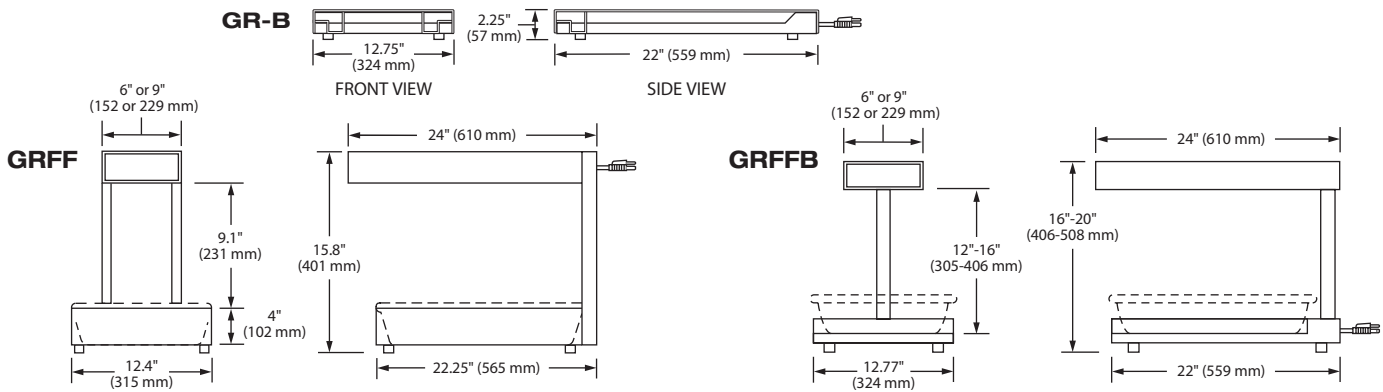

Glo-Ray® Portable Foodwarmers

Models: GR-B, GRFF, GRFFL, GRFFB, GRFFBL

SPECIFICATIONS - Glo-Ray® Portable Foodwarmers

The shaded areas contain electrical information for International models only

Model	Dimensions (Width x Depth x Height)	Volts	Phase	Watts	Amps	Plug	Ship Weight*	
GR-B	12.75" x 22" x 2.25" (324 x 559 x 57 mm)	120	Single	250	2.1	NEMA 5-15P	14 lbs. (7 kg)	
		220		250	1.1	CEE 7/7 Schuko		
		240		210-230	1.0	BS-1363		
		220-230 (CE)		230-250		CEE 7/7 Schuko		
		230-240 (CE)				BS-1363		
GRFF	12.4" x 24" x 15.8" (315 x 610 x 401 mm)	100	Single	500	5.0	NEMA 5-15P	14 lbs. (7 kg)	
		120			4.2	NEMA 5-15P		
		220			2.3	CEE 7/7 Schuko		
		240		2.1	BS-1363			
		220-230 (CE)		500-546	2.3-2.4	CEE 7/7 Schuko		
		230-240 (CE)		459-500	2.0-2.1	BS-1363		
GRFFL	12.4" x 24" x 15.8" (315 x 610 x 401 mm)	100	Single	584	5.8	NEMA 5-15P	14 lbs. (7 kg)	
		120			6.5	NEMA 5-15P		
		220			6.0	CEE 7/7 Schuko		
		240		6.20	5.6	BS-1363		
		220-230 (CE)		600-656	6.1-6.4	CEE 7/7 Schuko		
		230-240 (CE)		569-620	5.4-5.6	BS-1363		
GRFFB	12.75" x 24" x 16"-20" (324 x 610 x 406-508 mm)	100	Single	750	7.5	NEMA 5-15P	29 lbs. (13 kg)	
		120			6.3	NEMA 5-15P		
		220			7.10	3.2		CEE 7/7 Schuko
		240		7.50	3.1	BS-1363		
		220-230 (CE)		710-777	3.2-3.4	CEE 7/7 Schuko		
		230-240 (CE)		689-750	3.1	BS-1363		
GRFFBL	12.75" x 24" x 16"-20" (324 x 610 x 406-508 mm)	100	Single	833	8.3	NEMA 5-15P	34 lbs. (14 kg)	
		120			8.70	7.3		NEMA 5-15P
		220			8.10	3.7		CEE 7/7 Schuko
		240		8.70	3.6	BS-1363		
		220-230 (CE)		810-867	3.7-3.8	CEE 7/7 Schuko		
		230-240 (CE)		799-870	3.6	BS-1363		

*Shipping weight includes packaging.

CORD LOCATION

GR-B, GRFFB, GRFFBL: Back, lower middle.
GRFF, GRFFL: Back, upper middle.

PLUG CONFIGURATIONS

PRODUCT SPECS Portable Foodwarmers

The Portable Foodwarmer shall be a Glo-Ray® manufactured by the Hatco Corporation, Milwaukee, WI 53234 U.S.A.

The Portable Foodwarmer shall be rated ... watts, ... volts, single phase and be ... inches (millimeters) in overall width.

The Glo-Ray shall consist of aluminum housing and include an infrared heating

element that shall be tubular metal sheathed. Choice of shatter resistant incandescent display lights and heated base. Options: *Designer Colors*, Gloss Finishes, Display Sign Holder, Infinite Control, Halogen bulb. Accessories: food holding pans, trivets and ribbons, Chef LED Bulbs.

Warranty consists of 24/7 parts and service assistance (U.S. and Canada only).

HATCO CORPORATION | P.O. Box 340500 Milwaukee, WI 53234-0500 U.S.A. | (800) 558-0607 | (414) 671-6350

www.hatcocorp.com | support@hatcocorp.com | [Find a Hatco Rep](#) | [Image Library](#) | [Document Library](#) | [Chat](#)