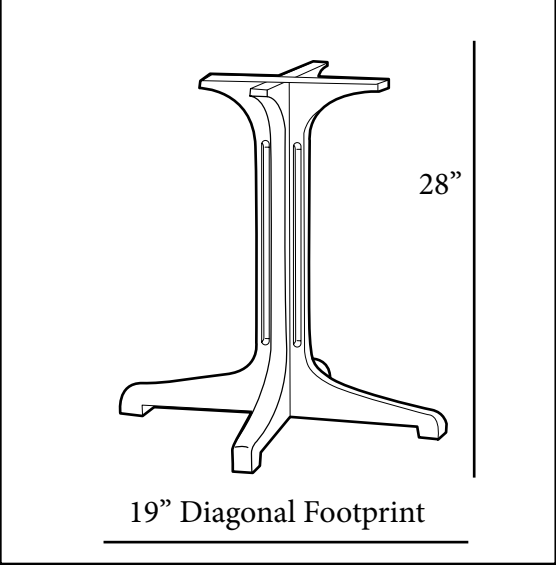

# Resin Pedestal Base 1000

**4 Prong for Increased Stability**

**Features & Benefits** **Warranty: 2 Yrs.**

- Specifically designed for indoor/outdoor hospitality food service use.
- Heavy duty four-prong resin base *for all Grosfillex 24" Square, 30" Round, and 24" x 32" molded melamine tabletops.*
- One adjustable leg leveler balances table on uneven surfaces.
- Made of 100% prime resin, a material impervious to moisture, salt air, chlorine, and most common food stains.
- Anti-skid glides for extra stability and resistant to wear.
- Available in five colors to custom design your Grosfillex table with full table top complements.

**Product Specifications**

Product Description	Reference Number	Color	UPC Code 014306	Weight Each (lbs.)	Master Pack	Master Pack Volume (cu. ft.)
Resin Pedestal Base 1000	55631802	Charcoal	116211	13.00	1	1.70
	55631837	Bronze Mist	128139			
	55631878	Amazon Green	708225			
	55631804	White	708270			
	55631181	Taupe	918341			