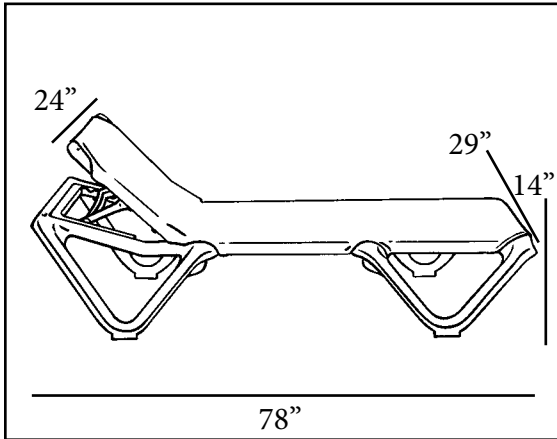

Passes ASTM F1988-99 Class B performance standard for commercial outdoor lounging.

Features & Benefits

- Specifically made for commercial use.
- Supreme comfort of a firm, breathable and supportive commercial grade sling and 3-position adjustable back.
- Vinyl coated polyester fabric for strength and color-fastness. Twice the fabric weight of any other sling chaise.
- Easy to replace sling fabric for repair or refurbishment.
- Sanitized® mesh sling for mildew resistance.
- “Memory” sling and resin frame assembly by elastic cordage for excellent recovery and shape retention.
- Frame will not rust or peel; made of 100% first quality U.V. stabilized resin, reinforced where it counts.
- Rated to 300 pounds with a proven track record for structural strength.
- Naturally impervious to salt air and most common stains. Cleans easily with a solution of mild liquid detergent (please refer to our cleaning instructions.)
- Commercial grade Delrin® or nylon glides for durability, extra resistance to wear and soft standing on any surface. Won't mark your deck.
- No pins to fall out, break or rust at pivot points.
- Stackable for easy storage.
- Frame: 5 Year Commercial Warranty on White Frame - 3 Year Commercial Warranty on Sandstone Frame.
- Sling: 3 Years against tearing - 1 Year against discoloration by U.V. light.

Product Specifications

Product Description	Reference Number	Color	UPC Code 014306	Weight Each (lbs.)	Master Pack	Master Pack Volume (cu. ft.)
White Frame	99101006	Blue	101569	35.00	12	86.02
	US910106	Blue	101569	38.50	2	37.50
New Color!	99101019	Orange	922539	35.00	12	86.02
	US101019	Orange	922539	38.50	2	37.50
	99101241	Turquoise	909998	35.00	12	86.02
	US101241	Turquoise	909998	38.50	2	37.50
	99101003	Khaki	141336	35.00	12	86.02
	US910103	Khaki	141336	38.50	2	37.50
Sandstone Frame	99155003	Khaki	917467	35.00	12	86.02
	US155003	Khaki	917467	38.50	2	37.50
	99155181	Taupe	917979	35.00	12	86.02
	US155181	Taupe	917979	38.50	2	37.50
Custom Sling White Frame	99101099	Custom	101606	35.00	12	86.02
Custom Sling Sand Frame	99101099	Custom	101606	35.00	12	86.02