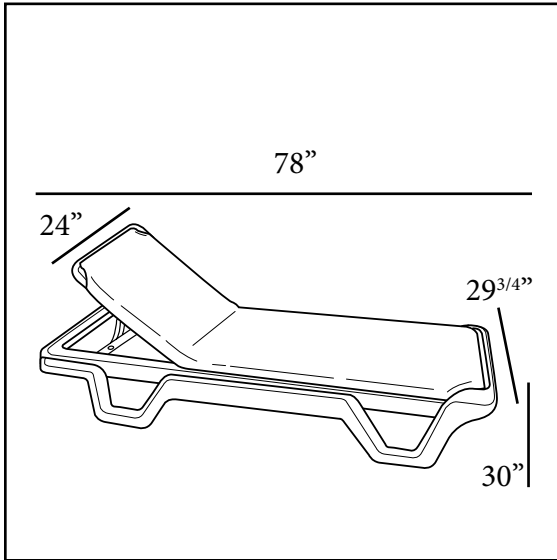

New Color!

E
X
T
E
R
I
O
R

Marina Adjustable Sling Chaise without Arms

Ask about our custom sling chaise program!

Passes ASTM F1988-99 Class B performance standard for commercial outdoor lounging.

Features & Benefits **Warranty: 3 Yrs.**

Product Specifications

Product Description	Reference Number	Color	UPC Code 014306	Weight Each (lbs.)	Master Pack	Master Pack Volume (cu. ft.)
White Frame	99404006	Blue	129792	34.00	14	88.00
	US404006	Blue	129792	37.50	2	27.33
New Color!	99404194	Sky Blue	917986	34.00	14	88.00
	US404194	Sky Blue	917986	37.50	2	27.33
Bronze Mist Frame	99414137	Khaki	136806	34.00	14	88.00
	US414137	Khaki	136806	37.50	2	27.33
	99515137	Espresso	141312	34.00	14	88.00
	US515137	Espresso	141312	37.50	2	27.33
	99414550	Spa Blue	917986	34.00	14	88.00
	US4141550	Spa Blue	917986	37.50	2	27.33
Teakwood Frame	99414108	Khaki	136790	34.00	14	88.00
	US414108	Khaki	136790	37.50	2	27.33
Custom White Frame	99404099	Custom	135182	34.00	14	88.00
Other Custom Frame	99404099	Custom	135182	34.00	14	88.00