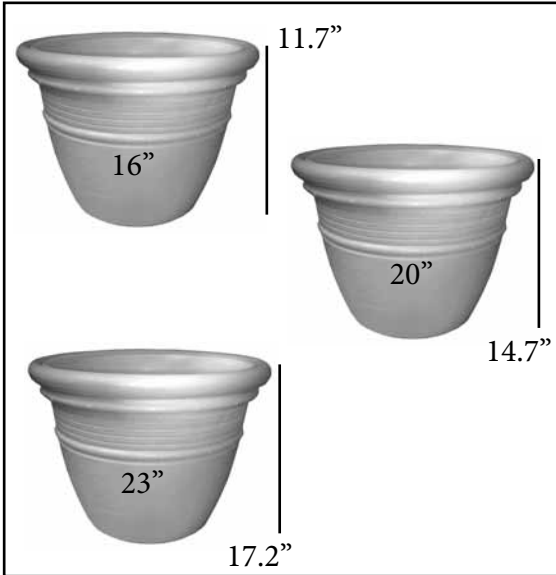

Interior & Exterior

CORDOBA PLANTERS

16" • 20" • 23"

Capacity: 5 dry gallons

Capacity: 10 dry gallons

Capacity: 17 dry gallons

Features & Benefits **Warranty: 3 Yrs.**

- Warm color tones with a decorative band to coordinate with any interior or exterior scheme.
- Planters can be stacked to create height and add dimension to the decor.
- Made of 100% recyclable material.
- Will not break or crack like pottery or fiberglass.
- Drill hole spots marked for use in an outdoor venue - or keep sealed for interior use.
- Built to withstand extreme weather conditions.

Made in the U.S.A.

Product Specifications

Product Description	Reference Number	Color	UPC Code 014306	Weight Each (lbs.)	Master Pack	Master Pack Volume (cu. ft.)
Cordoba Planters 16" Size	US336442	Red Clay with Band	919072	1.96	5	3.30
	US336596	Brushed Smoke with Band	919041	1.96	5	3.30
20" Size	US440442	Red Clay with Band	919089	3.93	3	5.24
	US440596	Brushed Smoke with Band	919058	3.93	3	5.24
23" Size	US447442	Red Clay with Band	919096	5.38	3	8.04
	US447596	Brushed Smoke with Band	919065	5.38	3	8.04