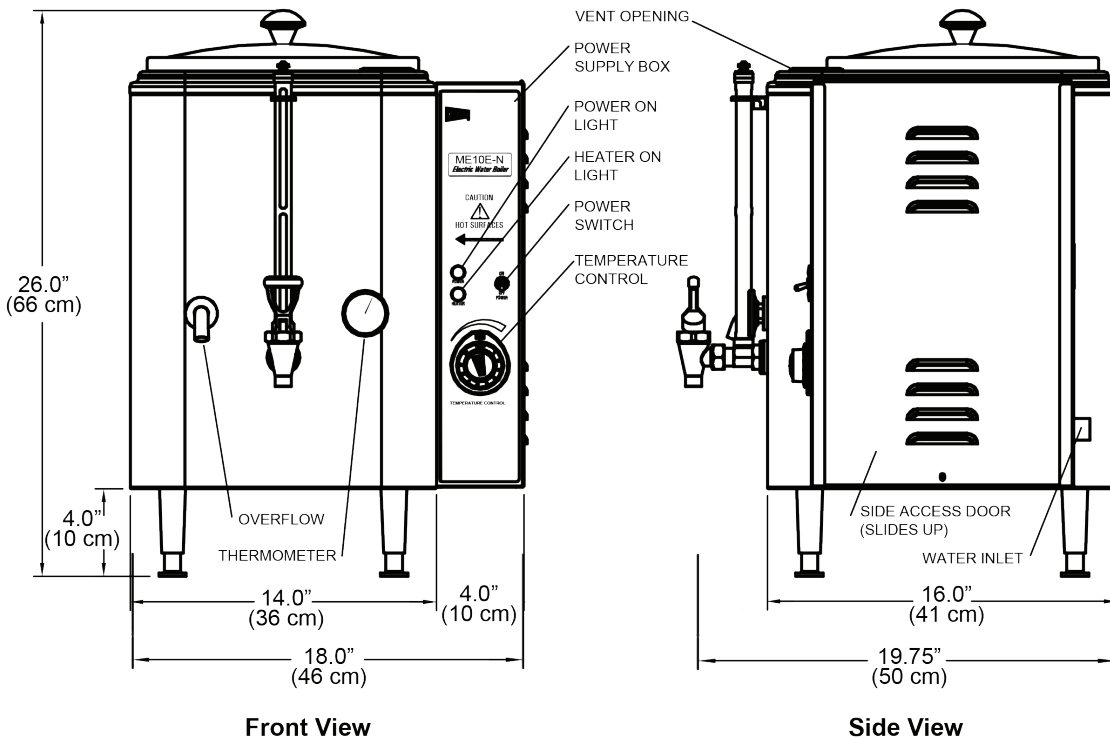

ME HOT WATER BOILERS

Project Date Models **ME10EN, ME15EN** Item# Quantity

model ME10EN

Features

- Precision temperature control.
- Electronic solid state water level control for automatic refill.
- Precision multi-setting thermostat with hold setting.
- Dial thermometer for exact temperature reading.
- Type 304L stainless steel construction.
- Accurate water level gauge.
- "No Drip" faucet with sight glass and water shut off.
- 10 gallon (37.9 L) and 15 gallon (56.7 L) capacity models available.

Models & Dimensions

ME Hot Water Boilers

model ME10EN

Specifications

Model	Description	Electrical	Product Dimensions (H x W X D)	Ship Weight
ME10EN (121505)	10 gallon (37.9 L) capacity. UL, NSF Certification	120V / 1.8 kW / 15 A / 1 Ph	26" x 18" x 19.75" (66 cm x 46 cm x 50 cm)	45 lbs. (20.4 kg)
ME10EN* (121511)	10 gallon (37.9 L) capacity. C-UL US, NSF Certification	208V / 5.3 kW / 26 A / 1 Ph 240V / 7.0 kW / 30 A / 1 Ph	26" x 18" x 19.75" (66 cm x 46 cm x 50 cm)	45 lbs. (20.4 kg)
ME10EN* (121521)	10 gallon (37.9 L) capacity. C-UL US, NSF Certification	208V / 8.0 kW / 22 A / 3 Ph 240V / 10.5 kW / 25 A / 3 Ph	26" x 18" x 19.75" (66 cm x 46 cm x 50 cm)	45 lbs. (20.4 kg)
ME15EN* (121571)	15 gallon (56.8 L) capacity. C-UL US, NSF Certification	208V / 8.0 kW / 22 A / 3 Ph 240V / 10.5 kW / 25 A / 3 Ph	30.5" x 18" x 19.75" (77 cm x 46 cm x 50 cm)	50 lbs. (22.7 kg)
ME15EN (121574)	15 gallon (56.8 L) capacity. UL, NSF Certification	120V / 1.8 kW / 15 A / 1 Ph	30.5" x 18" x 19.75" (77 cm x 46 cm x 50 cm)	50 lbs. (22.7 kg)
ME15EN* (121561)	15 gallon (56.8 L) capacity. C-UL US, NSF Certification	208V / 5.5 kW / 26 A / 1 Ph 240V / 7.0 kW / 30 A / 1 Ph	30.5" x 18" x 19.75" (77 cm x 46 cm x 50 cm)	50 lbs. (22.7 kg)

Plumbing: 0.25" (6.35 mm) water line required.

Electrical: Specify voltage, 120V, 1.8kW; 208V, 5.3kW; 240V, 7kW, 1Ph.

* Line cord not included.

Grindmaster-Cecilware™ 4003 Collins Lane, Louisville, KY 40245 USA