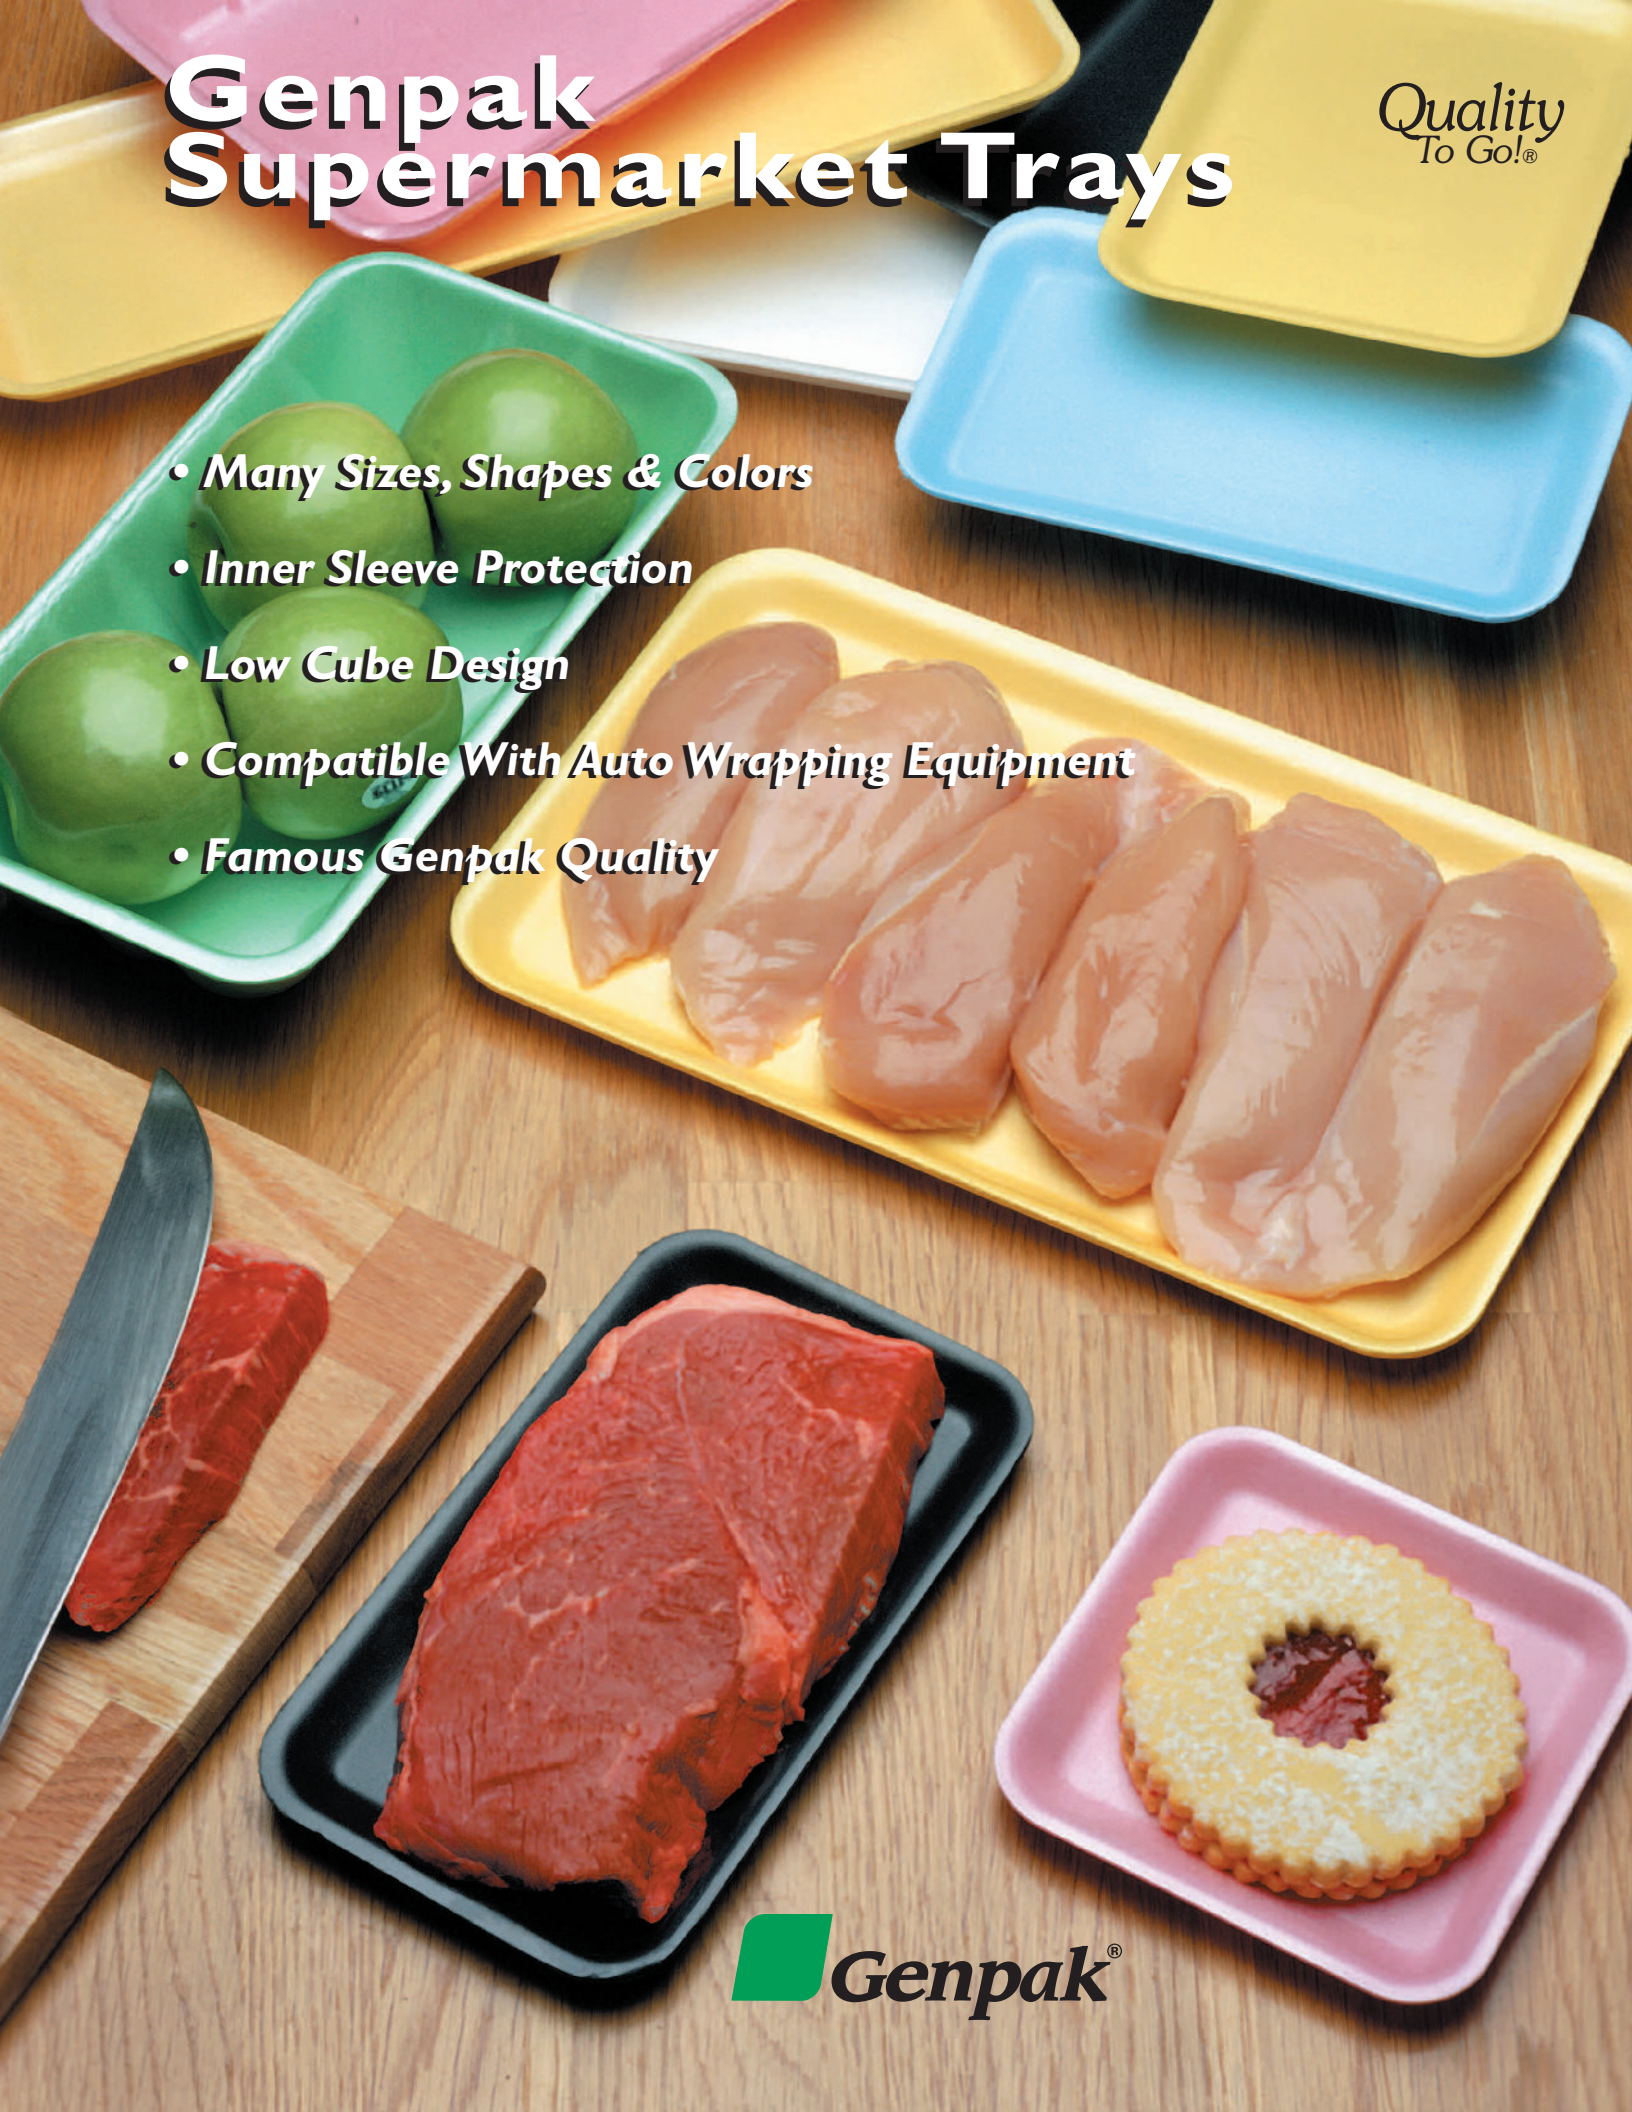

Genpak Supermarket Trays

Quality
To Go!®

- *Many Sizes, Shapes & Colors*
- *Inner Sleeve Protection*
- *Low Cube Design*
- *Compatible With Auto Wrapping Equipment*
- *Famous Genpak Quality*

 Genpak®

The Supermarket Tray Lineup

Stock Number	Tray No.	Description	Units Per Sleeve	Units Per Case	Lbs. Per Case	Cube Per Case
1001	1	5 1/4" x 5 1/4" x 7/8" White, Rose	125	1000	6.0	3.3
1501	1Gr	5 1/4" x 5 1/4" x 7/8" Green, Black	125	500	3.0	1.7
1001S	1S	5 1/4" x 5 1/4" x 1/2" White, Yellow, Rose, Black	125	1000	6.2	2.8
101.5	1.5	8 3/8" x 3 7/8" x 7/8" White	125	1000	7.5	4.0
111.5	1.5GR	8 3/8" x 3 7/8" x 7/8" Green, Black	125	500	3.7	2.0
1002	2	8 1/4" x 5 3/4" x 7/8" White, Yellow, Green, Rose, Blue, Black	125	500	5.6	3.3
1002S	2S	8 1/4" x 5 3/4" x 1/2" White, Yellow, Rose, Blue, Black	125	500	5.3	2.9
1004S	4S	9 1/4" x 7 1/4" x 1/2" White, Yellow, Green, Rose, Blue, Black	125	500	7.5	3.7
1004D	4D	9 1/4" x 7 1/4" x 1 1/8" White, Yellow, Green, Rose, Blue, Black	125	500	8.9	5.0
1005	5	10 1/4" x 5 1/4" x 3/4" Green	125	500	6.2	4.4
1007S	7S	14 7/16" x 5 3/4" x 1/2" White, Yellow, Rose, Blue, Black	125	250	4.5	2.8
1008S	8S	10 1/4" x 8 1/4" x 1/2" White, Yellow, Rose, Blue, Black	125	500	9.6	5.3
1009L	9L	12 1/2" x 9 1/4" x 3/4" White, Yellow, Rose	125	250	7.2	4.3
1010S	10S	10 3/4" x 5 3/4" x 1/2" White, Yellow, Rose, Blue, Black	125	500	6.0	3.4