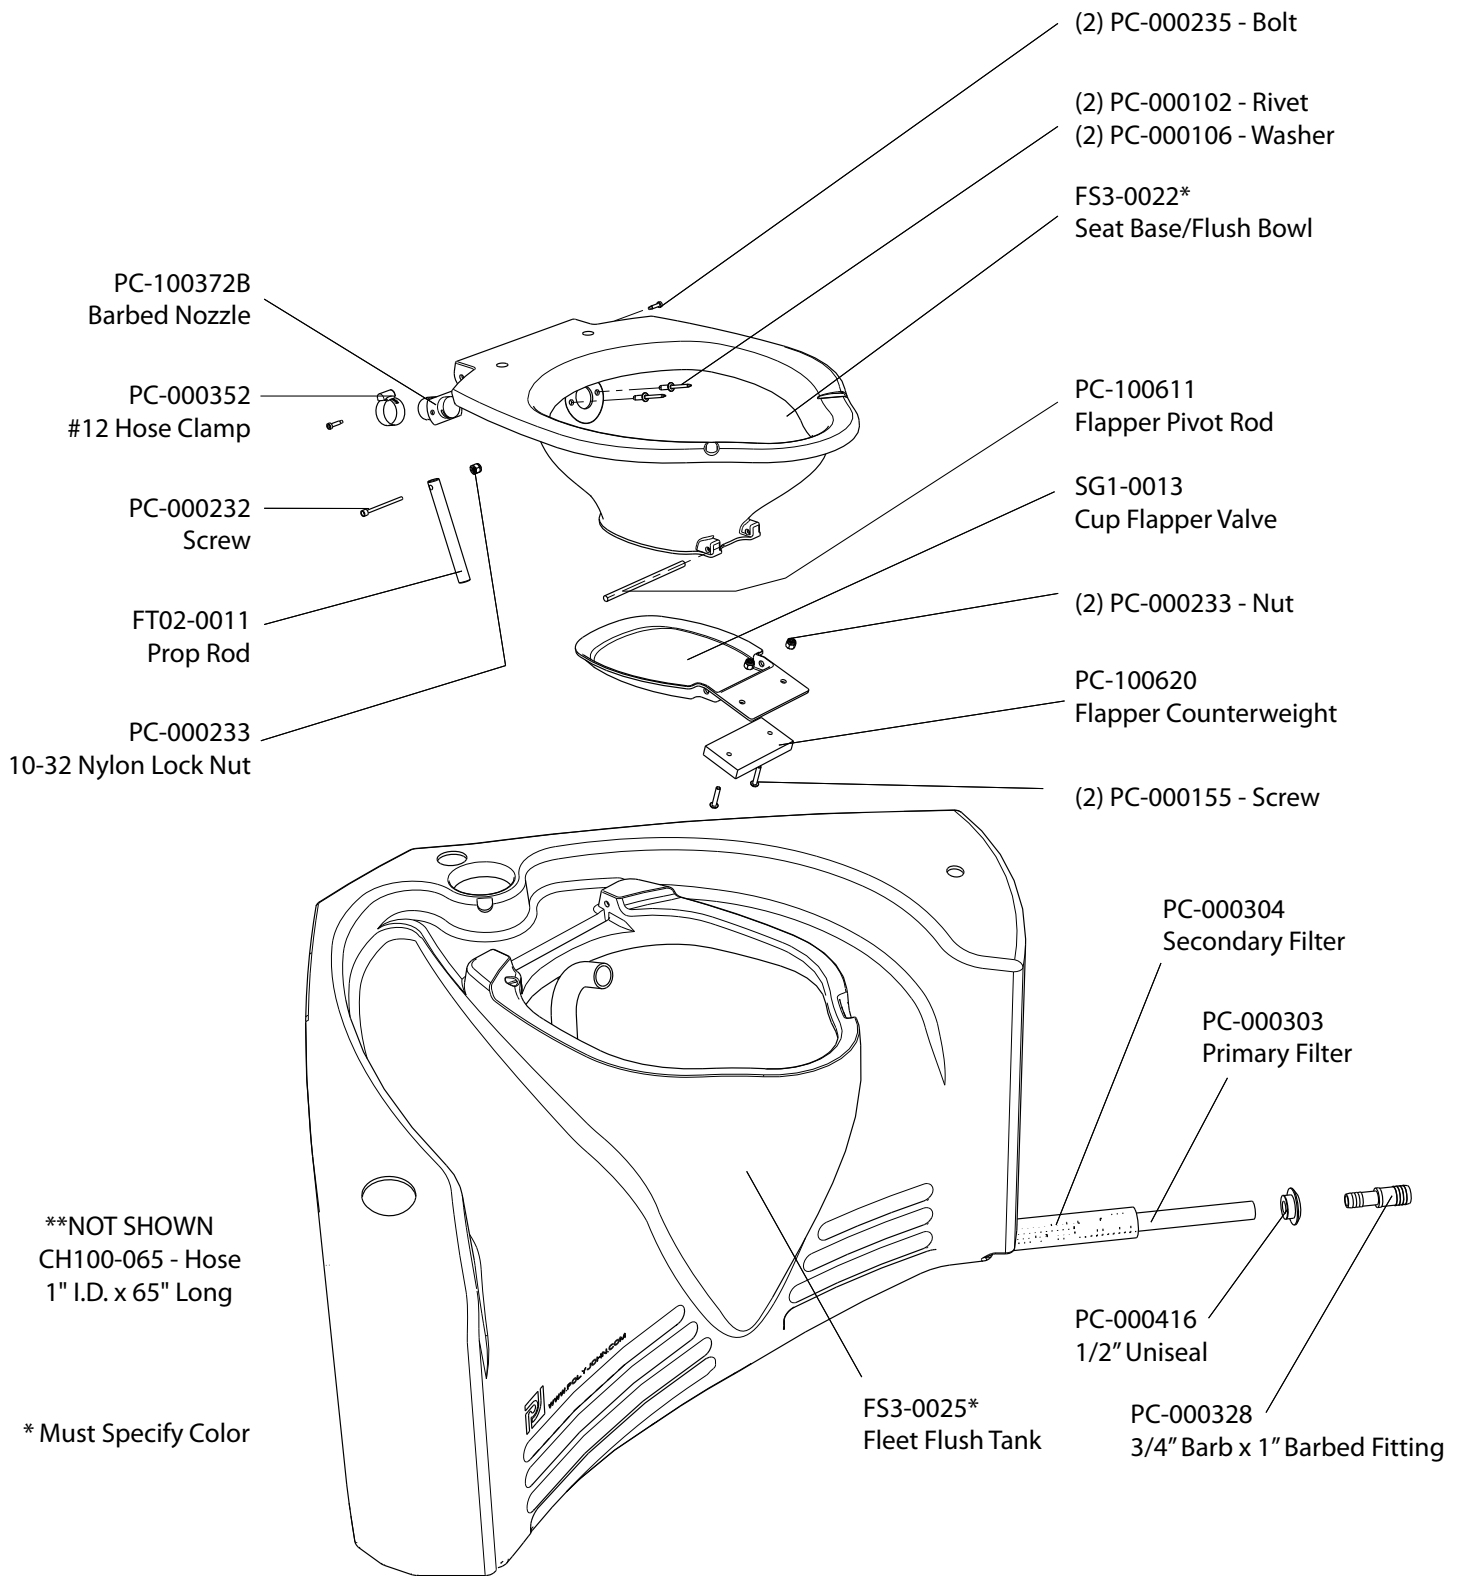

# FS3-3000 Fresh Flush Tank Exploded View

*\* Must Specify Color*

FS3-0025C Parts Listing

# FS3-0026CF - Fleet Sink Flushing Model

**\*\*NOT SHOWN**  
PC-000782 - Decal Not for Drinking  
PC-000783 - Decal Transport  
PC-000790 - Decal Foot Pump

Updated 10-31-12