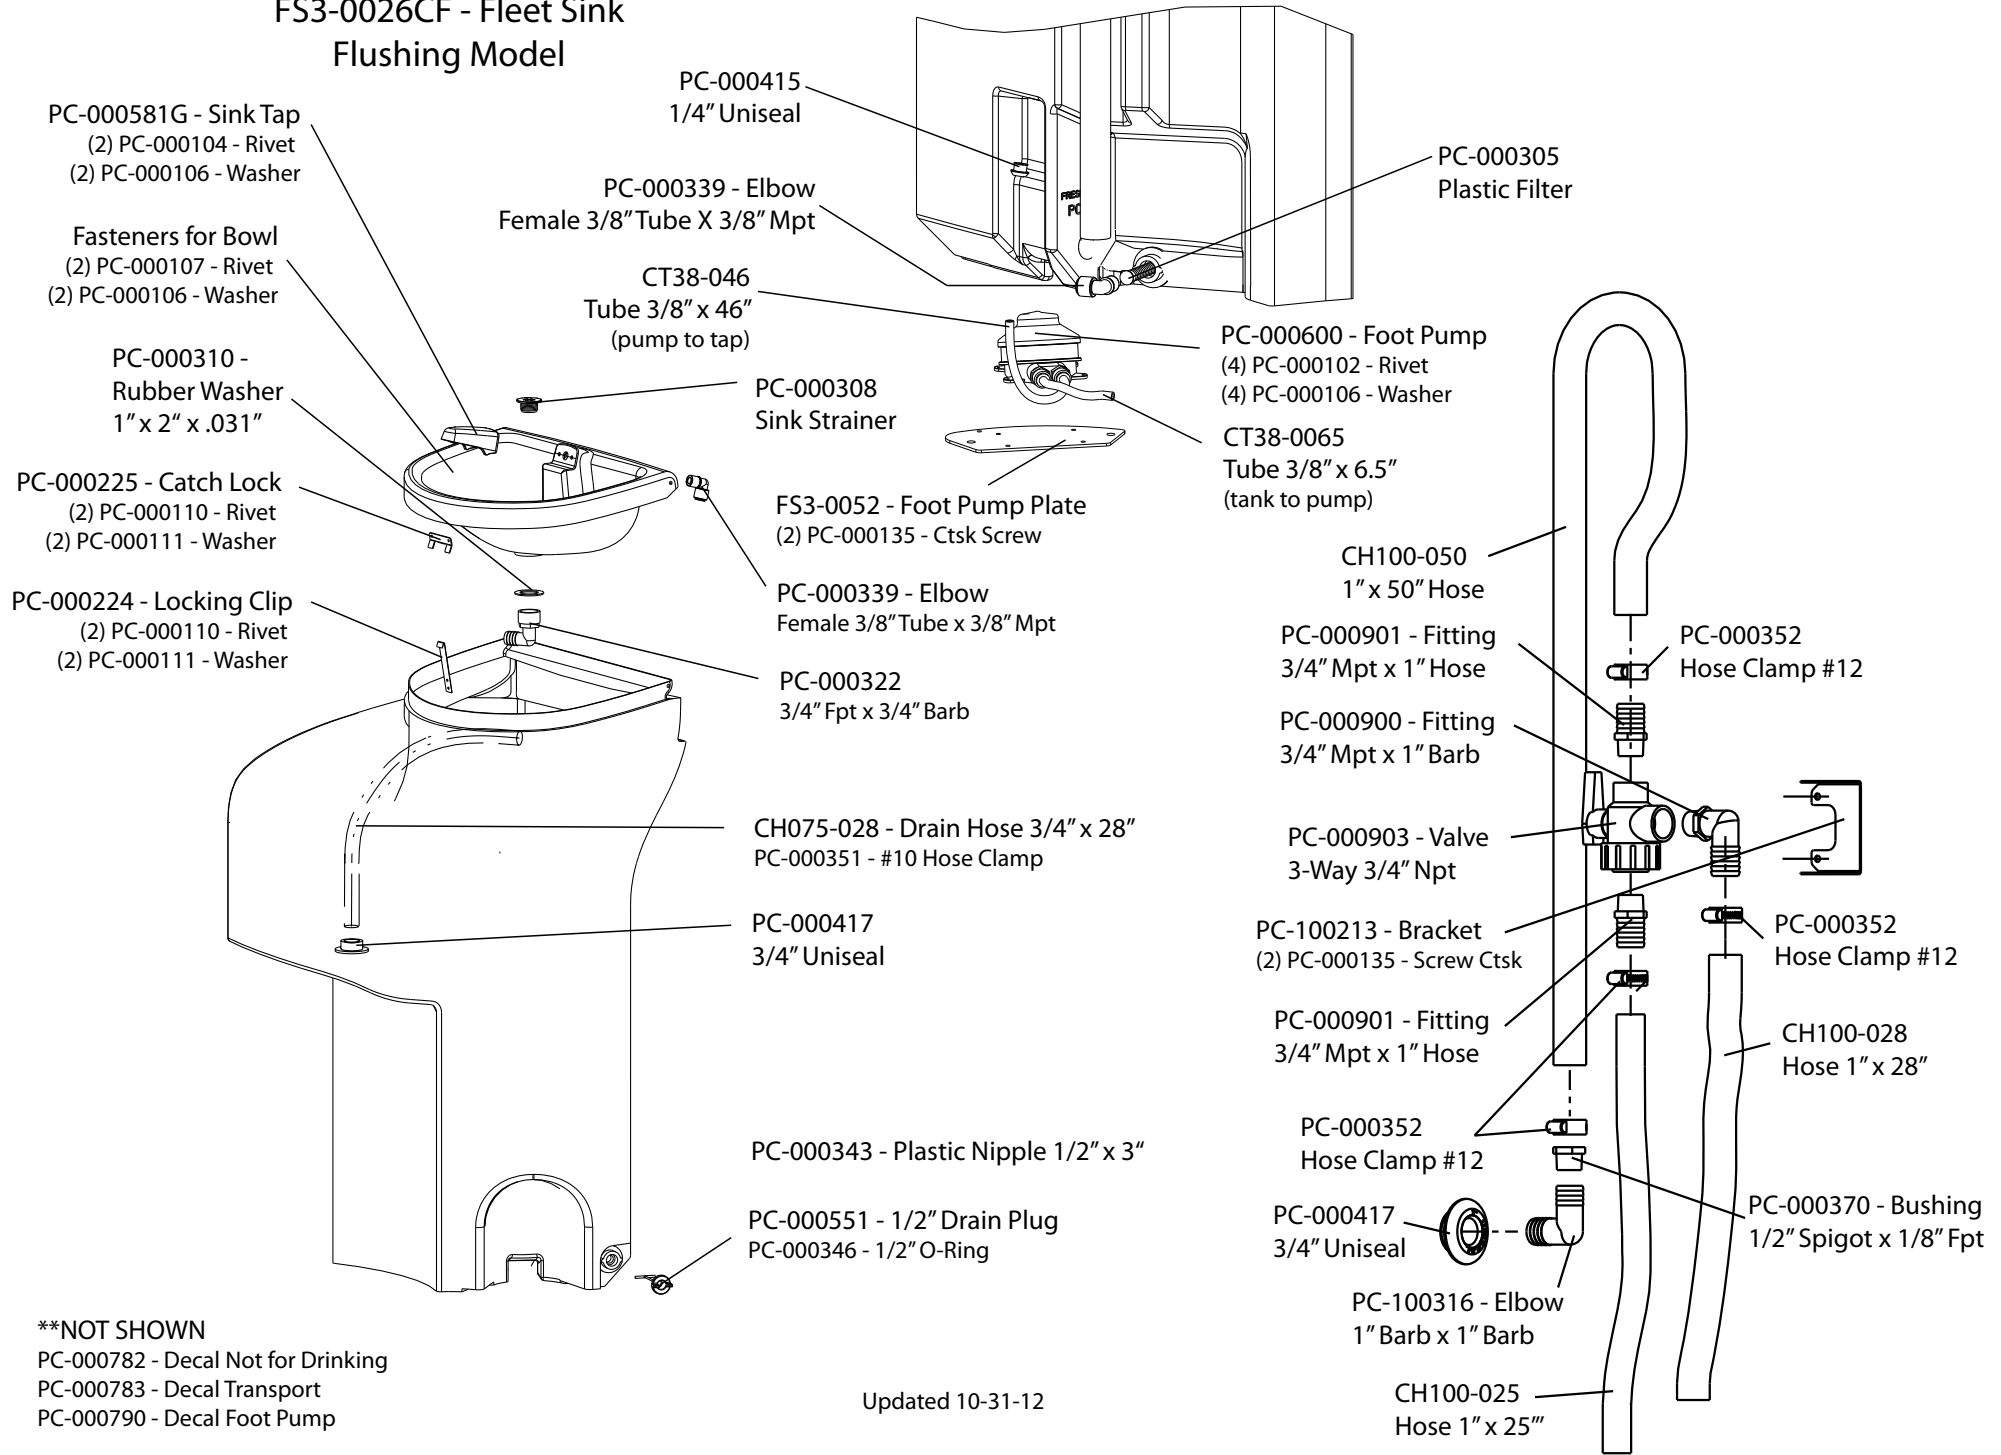

# FS3-3000 Fresh Flush Tank Exploded View

*\* Must Specify Color*

FS3-0025C Parts Listing

# FS3-0026CF - Fleet Sink Flushing Model

**\*\*NOT SHOWN**  
PC-000782 - Decal Not for Drinking  
PC-000783 - Decal Transport  
PC-000790 - Decal Foot Pump

Updated 10-31-12