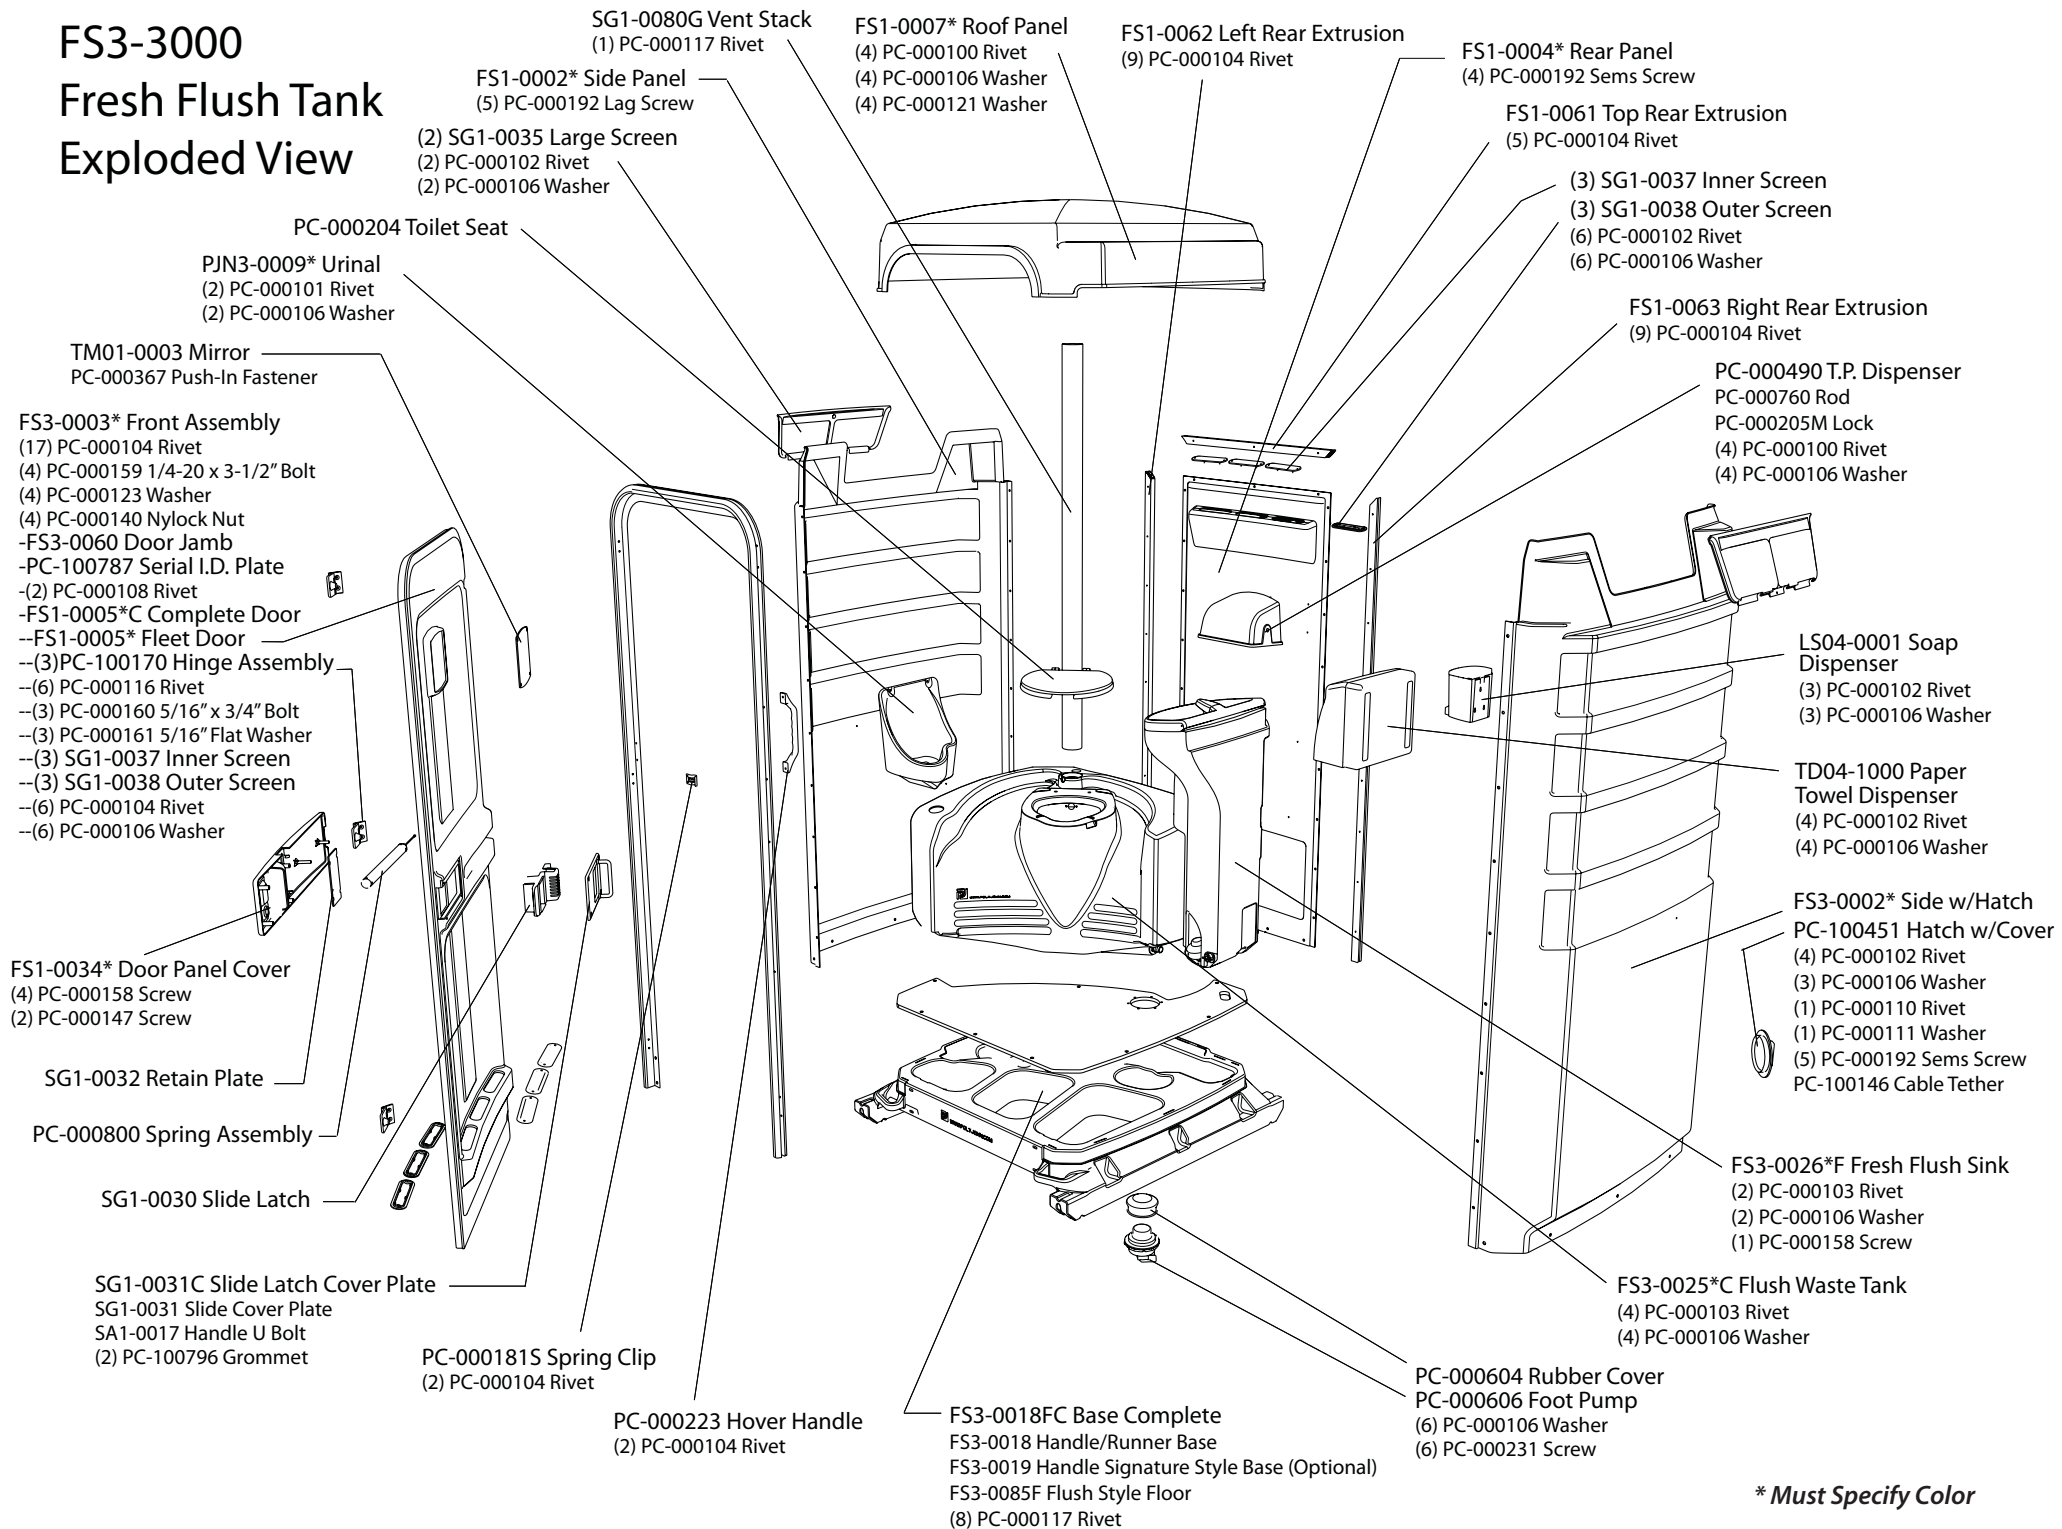

# FS3-3000 Fresh Flush Tank Exploded View

*\* Must Specify Color*

FS3-0025C Parts Listing

# FS3-0026CF - Fleet Sink Flushing Model

**\*\*NOT SHOWN**  
PC-000782 - Decal Not for Drinking  
PC-000783 - Decal Transport  
PC-000790 - Decal Foot Pump

Updated 10-31-12