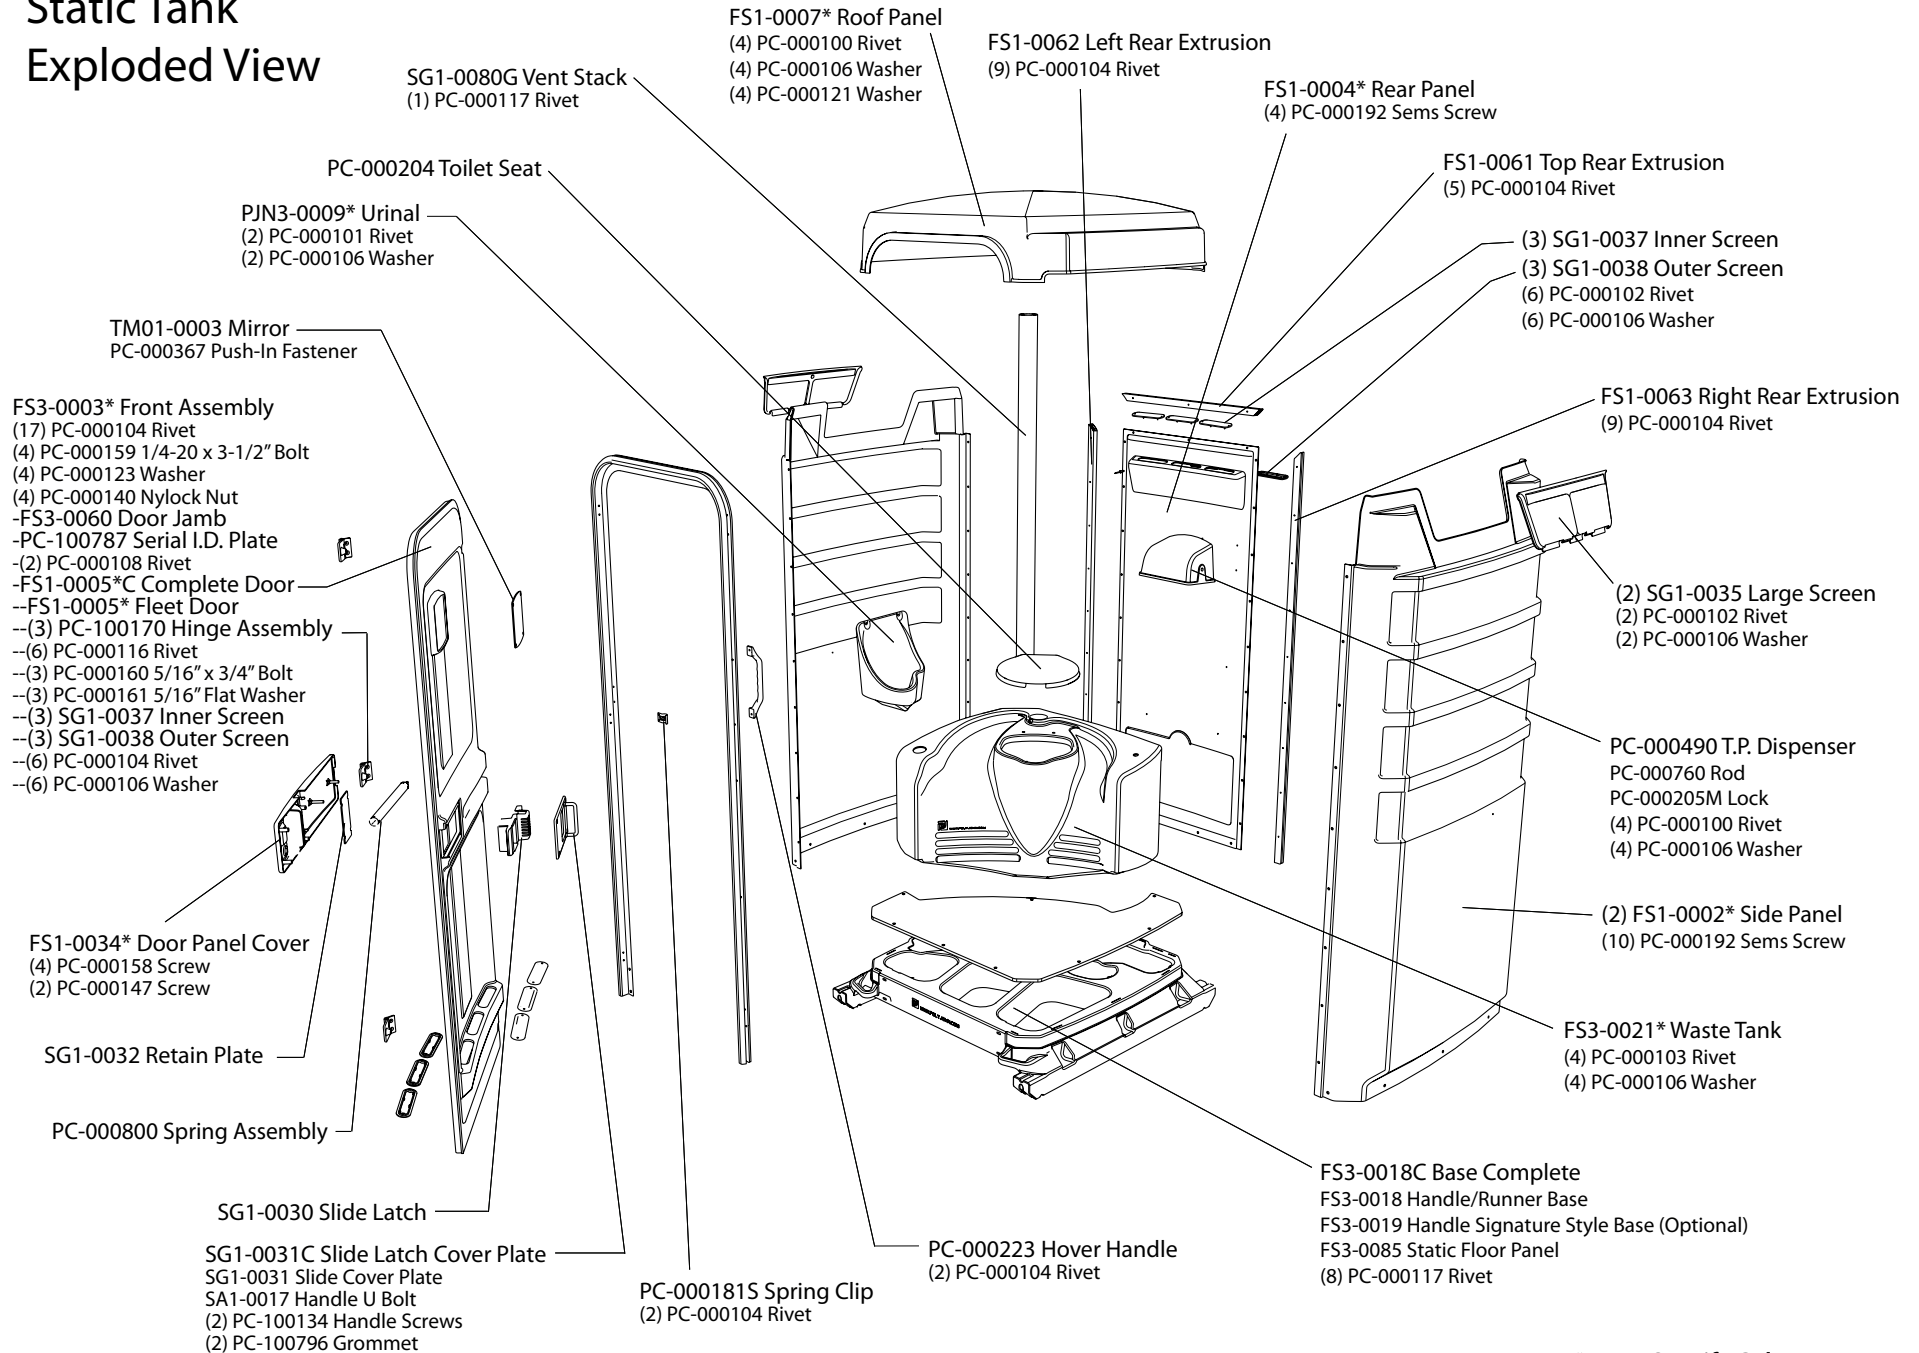

FS3-1000 Static Tank Exploded View

*** Must Specify Color**