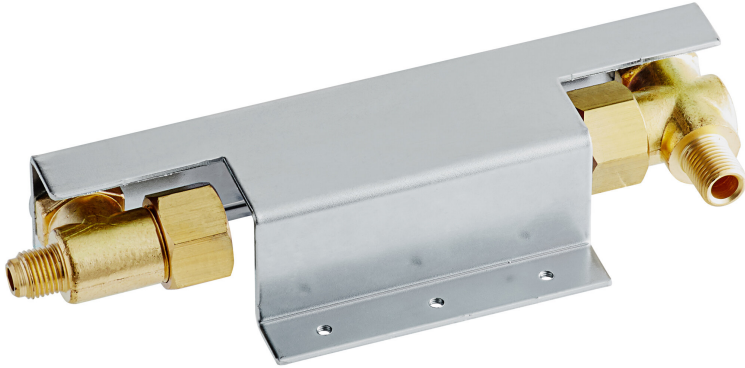

Estella Caffè 236PECEM40 Water Level Assembly for ECEM Series Espresso Machines

#236PECEM40

FEATURES

- Measures water level to ensure safe, efficient operation
- Replaces the original part
- Fits Estella Caffè ECEM series espresso machine

Notes & Details

This Estella Caffè 236PECEM40 water level assembly is a direct replacement for the one that came with your unit. It helps to ensure proper water levels for safe, efficient operation. This part fits Estella Caffè ECEM series espresso machines.