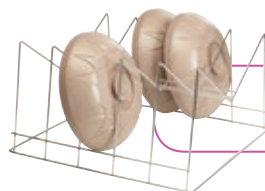

Turnbury Dome Serving Height (on standard patient tray)

Dome only: 2.88"

With SmartTherm Base: 4.20"

With DuraTherm Base: 4.25"

With Insul or Cool Base: 4.25"

With Wax Base Underliner: 4.75"

See pages 36-37 for a complete listing of available bases and underliners

DX3400

Drying & Storage Racks

page 136

Turnbury Traytop in Latté with Non-Skid Tray in Black Marbled

DINEX® TURNBURY® COLLECTION

Turnbury Insulated Mug & Bowls

- Mug has heavy-duty handle to allow secure, three finger holding with thumb rest