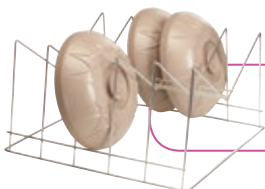

DINEX® TROPEZ® HIGH HEAT WARE

Choose Tropez for its **elegant design** and state-of-the-art materials.

It's a **complete solution** for convection holding re-thermalization and cook-chill systems.

- A specialty line of high temperature, non-insulated ware for patient meal service
- Constructed of special high heat resin to ensure safe and efficient heating up to 300°F
- Dishwasher safe
- See page 58 for coordinating traycovers and napkins

Drying & Storage Racks

page 136

Tropez High Temp Reusable Entrée Domes

- Contemporary style entrée dome
- Features molded-in handle and high food clearance
- Two sizes available to fit 7.75" and 9" plates

DX9407B

Tropez Entrée Dome Serving Heights (measured on standard patient tray)

DX9407B 7.75" Dome

Dome only: 2.5", Dome With China Plate: 3"

DX9400B 9.50" Dome

Dome only: 2.25", Dome With China Plate: 4.13"

DX9400B

DX9200B

DX9300B

DX9000B

Tropez High Temp Reusable Mug & Bowls

- Mug has heavy-duty handle to allow secure, three finger holding with thumb rest

Tropez High Temp Disposable Lids

Dinex high heat disposable lids are microwavable and can be used in retherm or other heated cart systems. They feature a natural color and are made with natural additives, reducing the use of plastic by 45%.