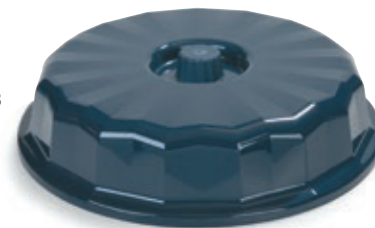

Drying & Storage Racks

page 136

Tropez High Temp Reusable Entrée Domes

- Contemporary style entrée dome
- Features molded-in handle and high food clearance
- Two sizes available to fit 7.75" and 9" plates

DX9407B

Tropez Entrée Dome Serving Heights (measured on standard patient tray)

DX9407B 7.75" Dome

Dome only: 2.5", Dome With China Plate: 3"

DX9400B 9.50" Dome

Dome only: 2.25", Dome With China Plate: 4.13"

DX9400B

DX9200B

DX9300B

DX9000B

Tropez High Temp Reusable Mug & Bowls

- Mug has heavy-duty handle to allow secure, three finger holding with thumb rest

Tropez High Temp Disposable Lids

Dinex high heat disposable lids are microwavable and can be used in retherm or other heated cart systems. They feature a natural color and are made with natural additives, reducing the use of plastic by 45%.

- Tight fitting disposable lids designed exclusively for the Tropez Collection
- Manufactured from sturdy, high density material

Dinex high heat disposable lids can be used in our Thermal Aire system or our Meals On Command carts shown on page 82.