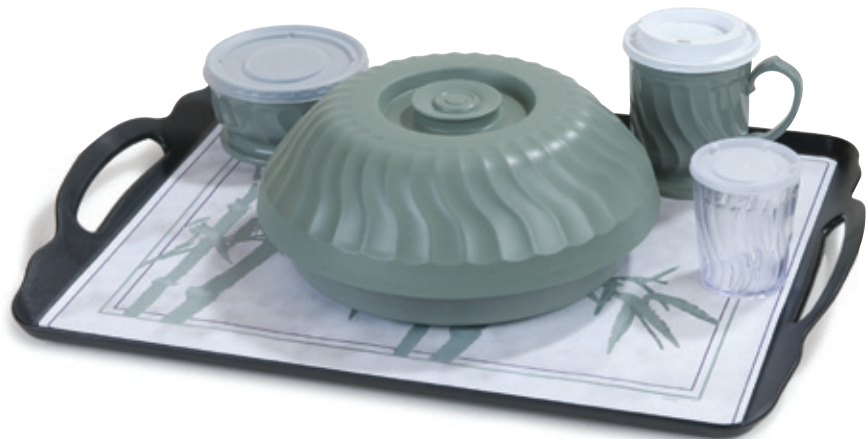

Best

Fenwick

Our newest insulated ware style features a modern look and has non-insulated tumblers and cup to match.

Turnbury®

Our most popular style adds an air of refinement with the elegant look of china and has non-insulated tumblers, cup and bowl to match.

Better

Heritage®

This faceted stackable design has the best temperature retention in the industry.

Good

Classic

Our traditional stackable design features a texture to hide wear and tear.

Dinex Insulated Ware