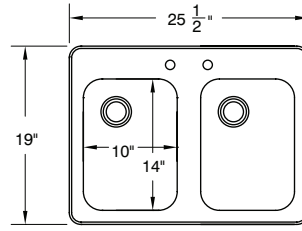

One piece **Deep Drawn** sink bowls measuring 10" x 14" x 10".
Deck mounted faucet.
Optional embossed and seamless drainboard(s).

MECHANICAL:

Each sink bowl includes 8-9/16" high overflow pipe with 1 1/2" IPS drain.

Conforms To NSF 61/9 Lead Free Requirements

	Model #	Faucet Length/Type	# of Drbds.	Drbd. Size	Drainboard Location	Outside Dim. W x L	Cut Out Size W x L	Approx. Weight	Approx. Cu. Ft.
1 COMP.	DBS-1	6" Swing Spout	0	N/A	N/A	13" x 19"	12 1/4" x 18 1/4"	21 lbs.	3
2 COMP.	DBS-2	6" Swing Spout	0	N/A	N/A	25 1/2" x 19"	24 3/4" x 18 1/4"	26 lbs.	4
	DBS-3	12" Swing Spout	0	N/A	N/A	38" x 19"	37 1/4" x 18 1/4"	42 lbs.	9
	DBS-43L	12" Swing Spout	1	12"	Right	21 1/8" x 48 5/16"	17" x 47"	88 lbs.	10
3 COMP.	DBS-43R	12" Swing Spout	1	12"	Left	21 1/8" x 48 5/16"	17" x 47"	88 lbs.	10
	DBS-53C	12" Swing Spout	2	12"	Left & Right	21 1/8" x 60 5/16"	17" x 59"	100 lbs.	21
	DBS-63C	12" Swing Spout	2	18"	Left & Right	21 1/8" x 72 5/16"	17" x 71"	110 lbs.	24

L and R indicate sink location. "C" indicates sink is centered.

WARNING: Equipment that include faucets on this page may contain a chemical known to the State of California to cause cancer, birth defects or other reproductive harm.

DIMENSIONS and SPECIFICATIONS

TOL Overall: ± .500" Interior: ± .250"

ALL DIMENSIONS ARE TYPICAL

DBS-1

DBS-2

DBS-3

DBS-43R

DBS-43L