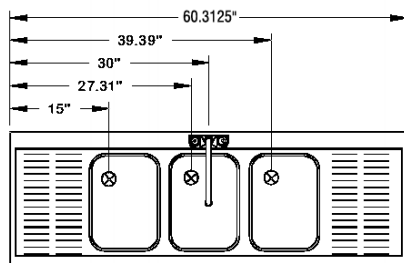

One piece **Deep Drawn** sink bowls measuring 10" x 14" x 10".
Deck mounted faucet.
Optional embossed and seamless drainboard(s).

MECHANICAL:

Each sink bowl includes 8-9/16" high overflow pipe with 1 1/2" IPS drain.

Conforms To NSF 61/9 Lead Free Requirements

	Model #	Faucet Length/Type	# of Drbds.	Drbd. Size	Drainboard Location	Outside Dim. W x L	Cut Out Size W x L	Approx. Weight	Approx. Cu. Ft.
1 COMP.	DBS-1	6" Swing Spout	0	N/A	N/A	13" x 19"	12 1/4" x 18 1/4"	21 lbs.	3
2 COMP.	DBS-2	6" Swing Spout	0	N/A	N/A	25 1/2" x 19"	24 3/4" x 18 1/4"	26 lbs.	4
	DBS-3	12" Swing Spout	0	N/A	N/A	38" x 19"	37 1/4" x 18 1/4"	42 lbs.	9
	DBS-43L	12" Swing Spout	1	12"	Right	21 1/8" x 48 5/16"	17" x 47"	88 lbs.	10
3 COMP.	DBS-43R	12" Swing Spout	1	12"	Left	21 1/8" x 48 5/16"	17" x 47"	88 lbs.	10
	DBS-53C	12" Swing Spout	2	12"	Left & Right	21 1/8" x 60 5/16"	17" x 59"	100 lbs.	21
	DBS-63C	12" Swing Spout	2	18"	Left & Right	21 1/8" x 72 5/16"	17" x 71"	110 lbs.	24

L and R indicate sink location. "C" indicates sink is centered.

WARNING: Equipment that include faucets on this page may contain a chemical known to the State of California to cause cancer, birth defects or other reproductive harm.

DIMENSIONS and SPECIFICATIONS

TOL Overall: ± .500" Interior: ± .250"

ALL DIMENSIONS ARE TYPICAL

DBS-1

DBS-2

DBS-3

DBS-43R

DBS-43L