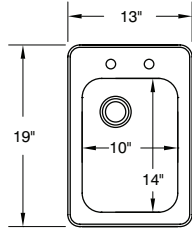

One piece **Deep Drawn** sink bowls measuring 10" x 14" x 10".
Deck mounted faucet.
Optional embossed and seamless drainboard(s).

MECHANICAL:

Each sink bowl includes 8-9/16" high overflow pipe with 1 1/2" IPS drain.

Conforms To NSF 61/9 Lead Free Requirements

	Model #	Faucet Length/Type	# of Drbds.	Drbd. Size	Drainboard Location	Outside Dim. W x L	Cut Out Size W x L	Approx. Weight	Approx. Cu. Ft.
1 COMP.	DBS-1	6" Swing Spout	0	N/A	N/A	13" x 19"	12 1/4" x 18 1/4"	21 lbs.	3
2 COMP.	DBS-2	6" Swing Spout	0	N/A	N/A	25 1/2" x 19"	24 3/4" x 18 1/4"	26 lbs.	4
	DBS-3	12" Swing Spout	0	N/A	N/A	38" x 19"	37 1/4" x 18 1/4"	42 lbs.	9
	DBS-43L	12" Swing Spout	1	12"	Right	21 1/8" x 48 5/16"	17" x 47"	88 lbs.	10
3 COMP.	DBS-43R	12" Swing Spout	1	12"	Left	21 1/8" x 48 5/16"	17" x 47"	88 lbs.	10
	DBS-53C	12" Swing Spout	2	12"	Left & Right	21 1/8" x 60 5/16"	17" x 59"	100 lbs.	21
	DBS-63C	12" Swing Spout	2	18"	Left & Right	21 1/8" x 72 5/16"	17" x 71"	110 lbs.	24

L and R indicate sink location. "C" indicates sink is centered.

WARNING: Equipment that include faucets on this page may contain a chemical known to the State of California to cause cancer, birth defects or other reproductive harm.

DIMENSIONS and SPECIFICATIONS

TOL Overall: ± .500" Interior: ± .250"

ALL DIMENSIONS ARE TYPICAL

DBS-1

DBS-2

DBS-3

DBS-43R

DBS-43L