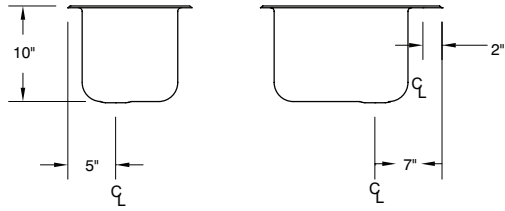

One piece **Deep Drawn** sink bowls measuring 10" x 14" x 10".
Deck mounted faucet.
Optional embossed and seamless drainboard(s).

MECHANICAL:

Each sink bowl includes 8-9/16" high overflow pipe with 1 1/2" IPS drain.

Conforms To NSF 61/9 Lead Free Requirements

	Model #	Faucet Length/Type	# of Drbds.	Drbd. Size	Drainboard Location	Outside Dim. W x L	Cut Out Size W x L	Approx. Weight	Approx. Cu. Ft.
1 COMP.	DBS-1	6" Swing Spout	0	N/A	N/A	13" x 19"	12 1/4" x 18 1/4"	21 lbs.	3
2 COMP.	DBS-2	6" Swing Spout	0	N/A	N/A	25 1/2" x 19"	24 3/4" x 18 1/4"	26 lbs.	4
	DBS-3	12" Swing Spout	0	N/A	N/A	38" x 19"	37 1/4" x 18 1/4"	42 lbs.	9
	DBS-43L	12" Swing Spout	1	12"	Right	21 1/8" x 48 5/16"	17" x 47"	88 lbs.	10
3 COMP.	DBS-43R	12" Swing Spout	1	12"	Left	21 1/8" x 48 5/16"	17" x 47"	88 lbs.	10
	DBS-53C	12" Swing Spout	2	12"	Left & Right	21 1/8" x 60 5/16"	17" x 59"	100 lbs.	21
	DBS-63C	12" Swing Spout	2	18"	Left & Right	21 1/8" x 72 5/16"	17" x 71"	110 lbs.	24

L and R indicate sink location. "C" indicates sink is centered.

WARNING: Equipment that include faucets on this page may contain a chemical known to the State of California to cause cancer, birth defects or other reproductive harm.

DIMENSIONS and SPECIFICATIONS

TOL Overall: ± .500" Interior: ± .250"

ALL DIMENSIONS ARE TYPICAL

DBS-1

DBS-2

DBS-3

DBS-43R

DBS-43L