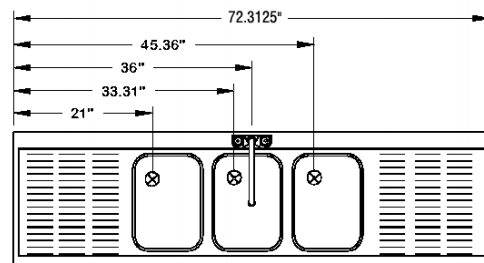

DIMENSIONS and SPECIFICATIONS

TOL Overall: ± .500" Interior: ± .250"

ALL DIMENSIONS ARE TYPICAL

DBS-1

DBS-2

DBS-63C