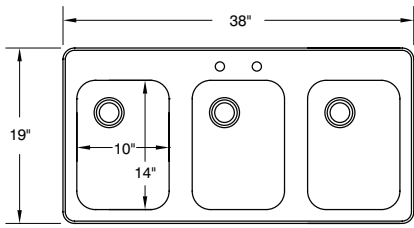

One piece **Deep Drawn** sink bowls measuring 10" x 14" x 10".
Deck mounted faucet.
Optional embossed and seamless drainboard(s).

MECHANICAL:

Each sink bowl includes 8-9/16" high overflow pipe with 1 1/2" IPS drain.

Conforms To NSF 61/9 Lead Free Requirements

	Model #	Faucet Length/Type	# of Drbds.	Drbd. Size	Drainboard Location	Outside Dim. W x L	Cut Out Size W x L	Approx. Weight	Approx. Cu. Ft.
1 COMP.	DBS-1	6" Swing Spout	0	N/A	N/A	13" x 19"	12 1/4" x 18 1/4"	21 lbs.	3
2 COMP.	DBS-2	6" Swing Spout	0	N/A	N/A	25 1/2" x 19"	24 3/4" x 18 1/4"	26 lbs.	4
	DBS-3	12" Swing Spout	0	N/A	N/A	38" x 19"	37 1/4" x 18 1/4"	42 lbs.	9
	DBS-43L	12" Swing Spout	1	12"	Right	21 1/8" x 48 5/16"	17" x 47"	88 lbs.	10
3 COMP.	DBS-43R	12" Swing Spout	1	12"	Left	21 1/8" x 48 5/16"	17" x 47"	88 lbs.	10
	DBS-53C	12" Swing Spout	2	12"	Left & Right	21 1/8" x 60 5/16"	17" x 59"	100 lbs.	21
	DBS-63C	12" Swing Spout	2	18"	Left & Right	21 1/8" x 72 5/16"	17" x 71"	110 lbs.	24

L and R indicate sink location. "C" indicates sink is centered.

WARNING: Equipment that include faucets on this page may contain a chemical known to the State of California to cause cancer, birth defects or other reproductive harm.

DIMENSIONS and SPECIFICATIONS

TOL Overall: ± .500" Interior: ± .250"

ALL DIMENSIONS ARE TYPICAL

DBS-1

DBS-2

DBS-3

DBS-43R

DBS-43L