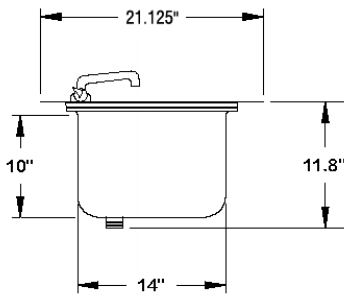

One piece **Deep Drawn** sink bowls measuring 10" x 14" x 10".
Deck mounted faucet.
Optional embossed and seamless drainboard(s).

MECHANICAL:

Each sink bowl includes 8-9/16" high overflow pipe with 1 1/2" IPS drain.

Conforms To NSF 61/9 Lead Free Requirements

	Model #	Faucet Length/Type	# of Drbds.	Drbd. Size	Drainboard Location	Outside Dim. W x L	Cut Out Size W x L	Approx. Weight	Approx. Cu. Ft.
1 COMP.	DBS-1	6" Swing Spout	0	N/A	N/A	13" x 19"	12 1/4" x 18 1/4"	21 lbs.	3
2 COMP.	DBS-2	6" Swing Spout	0	N/A	N/A	25 1/2" x 19"	24 3/4" x 18 1/4"	26 lbs.	4
	DBS-3	12" Swing Spout	0	N/A	N/A	38" x 19"	37 1/4" x 18 1/4"	42 lbs.	9
	DBS-43L	12" Swing Spout	1	12"	Right	21 1/8" x 48 5/16"	17" x 47"	88 lbs.	10
3 COMP.	DBS-43R	12" Swing Spout	1	12"	Left	21 1/8" x 48 5/16"	17" x 47"	88 lbs.	10
	DBS-53C	12" Swing Spout	2	12"	Left & Right	21 1/8" x 60 5/16"	17" x 59"	100 lbs.	21
	DBS-63C	12" Swing Spout	2	18"	Left & Right	21 1/8" x 72 5/16"	17" x 71"	110 lbs.	24

L and R indicate sink location. "C" indicates sink is centered.

WARNING: Equipment that include faucets on this page may contain a chemical known to the State of California to cause cancer, birth defects or other reproductive harm.

DIMENSIONS and SPECIFICATIONS

TOL Overall: ± .500" Interior: ± .250"

ALL DIMENSIONS ARE TYPICAL

DBS-1

DBS-2

DBS-3

DBS-43R

DBS-43L