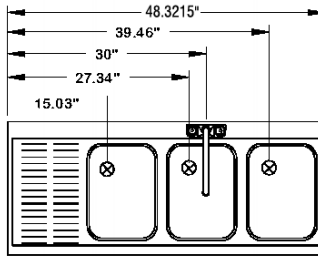

One piece **Deep Drawn** sink bowls measuring 10" x 14" x 10".
Deck mounted faucet.
Optional embossed and seamless drainboard(s).

MECHANICAL:

Each sink bowl includes 8-9/16" high overflow pipe with 1 1/2" IPS drain.

Conforms To NSF 61/9 Lead Free Requirements

	Model #	Faucet Length/Type	# of Drbds.	Drbd. Size	Drainboard Location	Outside Dim. W x L	Cut Out Size W x L	Approx. Weight	Approx. Cu. Ft.
1 COMP.	DBS-1	6" Swing Spout	0	N/A	N/A	13" x 19"	12 1/4" x 18 1/4"	21 lbs.	3
2 COMP.	DBS-2	6" Swing Spout	0	N/A	N/A	25 1/2" x 19"	24 3/4" x 18 1/4"	26 lbs.	4
	DBS-3	12" Swing Spout	0	N/A	N/A	38" x 19"	37 1/4" x 18 1/4"	42 lbs.	9
	DBS-43L	12" Swing Spout	1	12"	Right	21 1/8" x 48 5/16"	17" x 47"	88 lbs.	10
3 COMP.	DBS-43R	12" Swing Spout	1	12"	Left	21 1/8" x 48 5/16"	17" x 47"	88 lbs.	10
	DBS-53C	12" Swing Spout	2	12"	Left & Right	21 1/8" x 60 5/16"	17" x 59"	100 lbs.	21
	DBS-63C	12" Swing Spout	2	18"	Left & Right	21 1/8" x 72 5/16"	17" x 71"	110 lbs.	24

L and R indicate sink location. "C" indicates sink is centered.

WARNING: Equipment that include faucets on this page may contain a chemical known to the State of California to cause cancer, birth defects or other reproductive harm.

DIMENSIONS and SPECIFICATIONS

TOL Overall: ± .500" Interior: ± .250"

ALL DIMENSIONS ARE TYPICAL

DBS-1

DBS-2

DBS-3

DBS-43R

DBS-43L