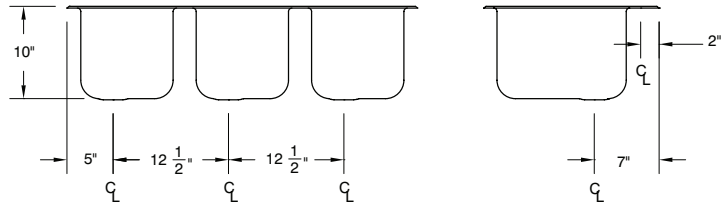

One piece **Deep Drawn** sink bowls measuring 10" x 14" x 10".
Deck mounted faucet.
Optional embossed and seamless drainboard(s).

MECHANICAL:

Each sink bowl includes 8-9/16" high overflow pipe with 1 1/2" IPS drain.

Conforms To NSF 61/9 Lead Free Requirements

	Model #	Faucet Length/Type	# of Drbds.	Drbd. Size	Drainboard Location	Outside Dim. W x L	Cut Out Size W x L	Approx. Weight	Approx. Cu. Ft.
1 COMP.	DBS-1	6" Swing Spout	0	N/A	N/A	13" x 19"	12 1/4" x 18 1/4"	21 lbs.	3
2 COMP.	DBS-2	6" Swing Spout	0	N/A	N/A	25 1/2" x 19"	24 3/4" x 18 1/4"	26 lbs.	4
	DBS-3	12" Swing Spout	0	N/A	N/A	38" x 19"	37 1/4" x 18 1/4"	42 lbs.	9
	DBS-43L	12" Swing Spout	1	12"	Right	21 1/8" x 48 5/16"	17" x 47"	88 lbs.	10
3 COMP.	DBS-43R	12" Swing Spout	1	12"	Left	21 1/8" x 48 5/16"	17" x 47"	88 lbs.	10
	DBS-53C	12" Swing Spout	2	12"	Left & Right	21 1/8" x 60 5/16"	17" x 59"	100 lbs.	21
	DBS-63C	12" Swing Spout	2	18"	Left & Right	21 1/8" x 72 5/16"	17" x 71"	110 lbs.	24

L and R indicate sink location. "C" indicates sink is centered.

WARNING: Equipment that include faucets on this page may contain a chemical known to the State of California to cause cancer, birth defects or other reproductive harm.

DIMENSIONS and SPECIFICATIONS

TOL Overall: ± .500" Interior: ± .250"

ALL DIMENSIONS ARE TYPICAL

DBS-1

DBS-2

DBS-3

DBS-43R

DBS-43L