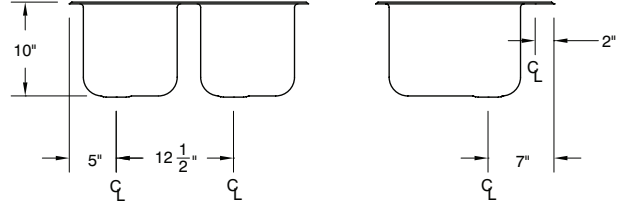

Conforms To NSF 61/9 Lead Free Requirements

	Model #	Faucet Length/Type	# of Drbds.	Drbd. Size	Drainboard Location	Outside Dim. W x L	Cut Out Size W x L	Approx. Weight	Approx. Cu. Ft.
1 COMP.	DBS-1	6" Swing Spout	0	N/A	N/A	13" x 19"	12 1/4" x 18 1/4"	21 lbs.	3
2 COMP.	DBS-2	6" Swing Spout	0	N/A	N/A	25 1/2" x 19"	24 3/4" x 18 1/4"	26 lbs.	4
	DBS-3	12" Swing Spout	0	N/A	N/A	38" x 19"	37 1/4" x 18 1/4"	42 lbs.	9
	DBS-43L	12" Swing Spout	1	12"	Right	21 1/8" x 48 5/16"	17" x 47"	88 lbs.	10
3 COMP.	DBS-43R	12" Swing Spout	1	12"	Left	21 1/8" x 48 5/16"	17" x 47"	88 lbs.	10
	DBS-53C	12" Swing Spout	2	12"	Left & Right	21 1/8" x 60 5/16"	17" x 59"	100 lbs.	21
	DBS-63C	12" Swing Spout	2	18"	Left & Right	21 1/8" x 72 5/16"	17" x 71"	110 lbs.	24

L and R indicate sink location. "C" indicates sink is centered.

WARNING: Equipment that include faucets on this page may contain a chemical known to the State of California to cause cancer, birth defects or other reproductive harm.

DIMENSIONS and SPECIFICATIONS

TOL Overall: ± .500" Interior: ± .250"

ALL DIMENSIONS ARE TYPICAL

DBS-1

DBS-2

DBS-3

DBS-43R

DBS-43L