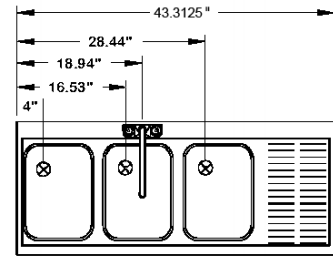

One piece **Deep Drawn** sink bowls measuring 10" x 14" x 10".
Deck mounted faucet.
Optional embossed and seamless drainboard(s).

MECHANICAL:

Each sink bowl includes 8-9/16" high overflow pipe with 1 1/2" IPS drain.

Conforms To NSF 61/9 Lead Free Requirements

	Model #	Faucet Length/Type	# of Drbds.	Drbd. Size	Drainboard Location	Outside Dim. W x L	Cut Out Size W x L	Approx. Weight	Approx. Cu. Ft.
1 COMP.	DBS-1	6" Swing Spout	0	N/A	N/A	13" x 19"	12 1/4" x 18 1/4"	21 lbs.	3
2 COMP.	DBS-2	6" Swing Spout	0	N/A	N/A	25 1/2" x 19"	24 3/4" x 18 1/4"	26 lbs.	4
	DBS-3	12" Swing Spout	0	N/A	N/A	38" x 19"	37 1/4" x 18 1/4"	42 lbs.	9
	DBS-43L	12" Swing Spout	1	12"	Right	21 1/8" x 48 5/16"	17" x 47"	88 lbs.	10
3 COMP.	DBS-43R	12" Swing Spout	1	12"	Left	21 1/8" x 48 5/16"	17" x 47"	88 lbs.	10
	DBS-53C	12" Swing Spout	2	12"	Left & Right	21 1/8" x 60 5/16"	17" x 59"	100 lbs.	21
	DBS-63C	12" Swing Spout	2	18"	Left & Right	21 1/8" x 72 5/16"	17" x 71"	110 lbs.	24

L and R indicate sink location. "C" indicates sink is centered.

WARNING: Equipment that include faucets on this page may contain a chemical known to the State of California to cause cancer, birth defects or other reproductive harm.

DIMENSIONS and SPECIFICATIONS

TOL Overall: ± .500" Interior: ± .250"

ALL DIMENSIONS ARE TYPICAL

DBS-1

DBS-2

DBS-3

DBS-43R

DBS-43L