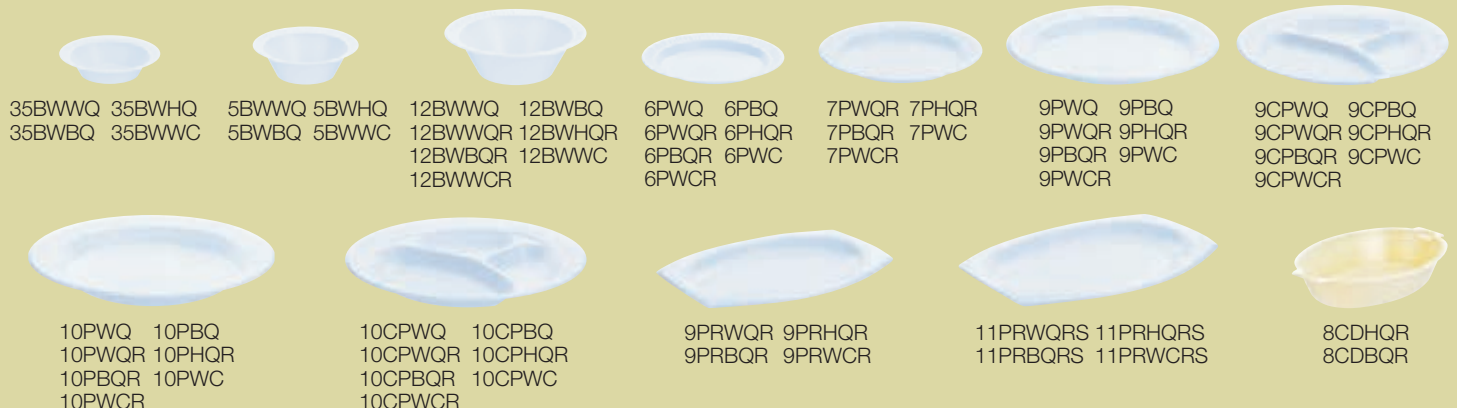

Laminated

Stock Number			Stock Number			Description	Packing Bag	Case	Case Cube	Case Wt.	Case Cube	Case Wt.
White	Standard Cube Honey	Black	White	Reduced Cube Honey	Black							
35BWWQ	35BWHQ	35BWBQ	—	—	—	3 1/2-4 oz. Bowl	125	1000	2.0/ —	4.7/ —	2.0/ —	4.6/ —
5BWWQ	5BWHQ	5BWBQ	—	—	—	5-6 oz. Bowl	125	1000	2.3/ —	4.8/ —	2.3/ —	5.0/ —
12BWWQ	—	12BWBQ	12BWWQR	12BWHQR	12BWBQR	10-12 oz. Bowl	125	1000	4.0/3.7	9.0/8.9	4.0/3.7	9.6/8.9
6PWQ	—	6PBQ	6PWQR	6PHQR	6PBQR	6" Plate	125	1000	2.9/2.6	7.7/7.6	2.9/2.6	7.7/7.6
—	—	—	7PWQR	7PHQR	7PBQR	7" Plate	125	1000	—/3.5	—/9.4	—/3.5	—/9.4
9PWQ	—	9PBQ	9PWQR	9PHQR	9PBQR	9" Plate	125	500	3.5/3.2	9.4/9.4	3.5/3.2	9.7/9.4
9CPWQ	—	9CPBQ	9CPWQR	9CPHQR	9CPBQR	9" Compartmented Plate	125	500	3.5/3.2	9.7/9.6	3.5/3.2	9.7/9.6
10PWQ	—	10PBQ	10PWQR	10PHQR	10PBQR	10 1/4" Plate	125	500	4.6/4.3	12.3/12.2	4.6/4.3	12.6/12.2
10CPWQ	—	10CPBQ	10CPWQR	10CPHQR	10CPBQR	10 1/4" Compartmented Plate	125	500	5.0/4.7	12.7/12.6	5.0/4.7	12.7/12.6
—	—	—	9PRWQR	9PRHQR	9PRBQR	9" Platter	125	500	—/2.6	—/7.6	—/2.6	—/7.6
—	—	—	11PRWQRS	11PRHQRS	11PRBQRS	11" Platter	125	500	—/3.2	—/10.2	—/3.2	—/10.2
—	—	—	—	8CDHQR	8CDBQR	8 oz. Casserole Dish	125	1000	—/3.9	—/11.1	—/3.9	—/11.1

SC = Item is available in standard cube version.

RC = Item is available in reduced cube version (with R stock number) in certain Dart plant-served areas.

Non-Laminated

Stock Number		Description	Packing Bag	Case	Case Cube	Case Wt.
Standard Cube White	Reduced Cube White					
35BWWC	—	3 1/2-4 oz. Bowl	125	1000	2.0/ —	3.6/ —
5BWWC	—	5-6 oz. Bowl	125	1000	2.3/ —	4.4/ —
12BWWC	12BWWCR	10-12 oz. Bowl	125	1000	4.0/3.5	7.7/7.3
6PWC	6PWCR	6" Plate	125	1000	2.9/2.2	6.2/5.5
—	7PWCR	7" Plate	125	1000	—/3.0	—/8.3
9PWC	9PWCR	9" Plate	125	500	3.5/3.2	7.7/6.8
9CPWC	9CPWCR	9" Compartmented Plate	125	500	3.5/3.2	7.7/7.4
10PWC	10PWCR	10 1/4" Plate	125	500	4.6/3.8	11.8/10.7
10CPWC	10CPWCR	10 1/4" Compartmented Plate	125	500	5.0/4.2	11.9/10.8
—	9PRWCR	9" Platter	125	500	—/2.6	—/7.0
—	11PRWCRS	11" Platter	125	500	—/3.0	—/9.1