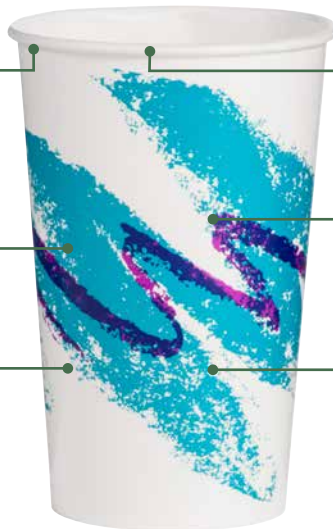

Solo® DSP Paper Cold Cups

The standard in cold cups — and not without reason. With superior water resistance, improved portion control, and excellent graphic capabilities, Solo® double-sided polyethylene-coated paper cold cups deliver performance foodservice professionals can count on.

Solo cups offer lid interchangeability with a **single-lid solution for 7 popular sizes** that minimizes storage space while increasing operational efficiencies.

SOLO® DSP Paper Cold Cups

Features

Lid interchangeability
single-lid solution for 7 most popular sizes minimizes storage space while increasing operational efficiencies

Custom printing
available in up to six spot colors

Double-sided polyethylene (DSP) coating
provides superior moisture resistance and protects the cup walls from weakening

Smooth rolled rim
provides additional strength to cup and allows for a tight lid fit