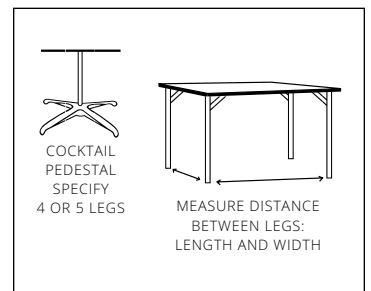

CONFERENCE CUT