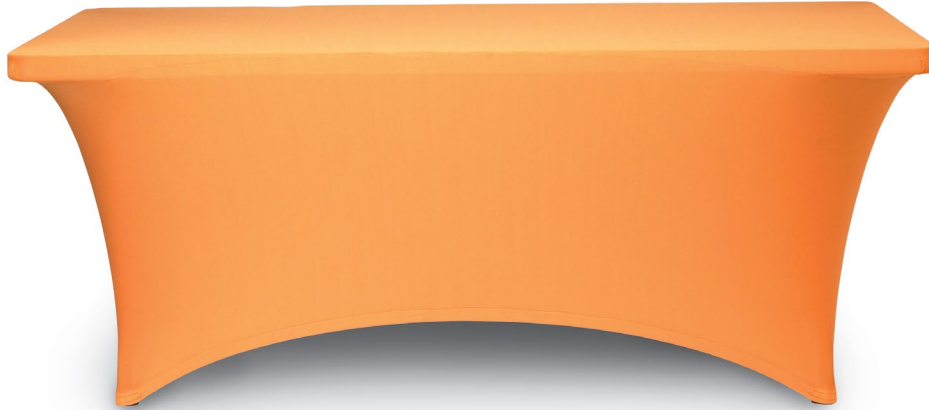

CONTOUR COVERS

DISCOVER THE SLEEK STYLING OF CONTOUR COVERS

The contemporary design fits over banquet tables with no pinning or clips. The snug form fit not only eliminates wrinkling, but makes them great for outdoor events. Made from polyester/ spandex blend, they are machine washable/ dryable for easy care and flame retardant for safety. The covers are available in rectangles and rounds. For a fresh look, mix and match separate caps with your existing covers.

SIZE	ITEM #	REGULAR	ITEM #	EMBOSSSED
6' x 30"	CC630	123.79	EMBCC630	149.46
8' x 30"	CC830	143.33	EMBCC830	174.24
30" RD	CC30R	62.00	EMBCC30R	71.15
48" RD	CC48R	116.66	EMBCC48R	139.41
60" RD	CC60R	129.79	EMBCC60R	155.54
66" RD	CC66R	132.27	EMBCC66R	158.02
72" RD	CC72R	160.08	EMBCC72R	191.31
30" RD X 42" H*	CC30R42	76.31	EMBCC30R42	88.27

CONFERENCE CUT

ITEM #	6' x 18"	ITEM #	6' x 30"	ITEM #	8' x 18"	ITEM #	8' x 30"
CC618CC	135.53	CC630CC	135.53	CC818CC	155.63	CC830CC	155.63

*COCKTAIL TABLE / SPECIFY BASE TYPE

REINFORCED RUBBER CUP FOR ATTACHING TO TABLE LEG

MIX AND MATCH COLORS WITH CONTOUR COVER CAPS

ACTUAL FABRIC COLORS MAY VARY FROM PRINTED COLOR SWATCHES

CONFERENCE CUT

EMBOSSED CONTOUR COVERS

Enjoy the same sleek styling of Contour Covers in a new embossed pattern—Deco. Deco available in black only.