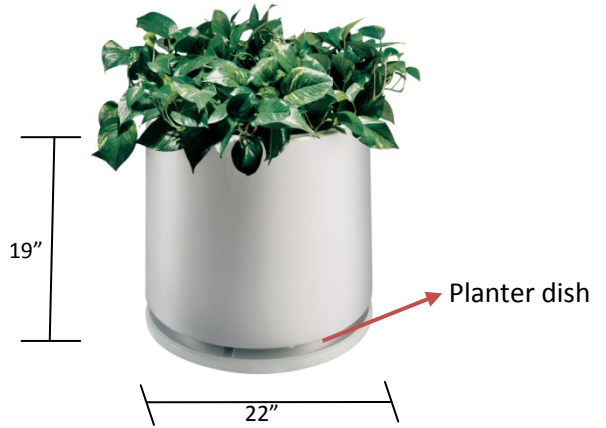

22" Planter

Item#:

- 740206 – Planter only, White
- 740106 – Dish only, White
- 74030699 – Planter with dish, White

Material Process: Blow-molded with HDPE

Unit Size	Weight
22" Dia x 19"H	Planter- 8 lbs Planter w/Dish-10 lbs

Carton Size	# Cartons Shipped	Dimensional Wt.	Carton Wt.
Planter-22"L x 22 1/2"W x 20"H Planter w/Dish- 22"L x 22 1/2"W x 20"H	(1) Via UPS	61 lbs	Planter – 9 lbs Planter w/Dish – 11 lbs

- Ships at Dimensional Weight.

Improve the image at your location with a planter that is durable and can be used year-round outdoors. When strategically placed, this unit can also protect valuable assets against car damage.

- The water dish helps collect the water to prevent leakage
- Resists cracking and breaking from contact with automobile tires, etc.
- Textured, white finish; lend attractive "finishing touch"
- (6) 3/8" pre-drilled drainage holes in bottom of planter
- Plants not included
- Minimal assembly required
- Made in U.S.A.
- 1-year warranty