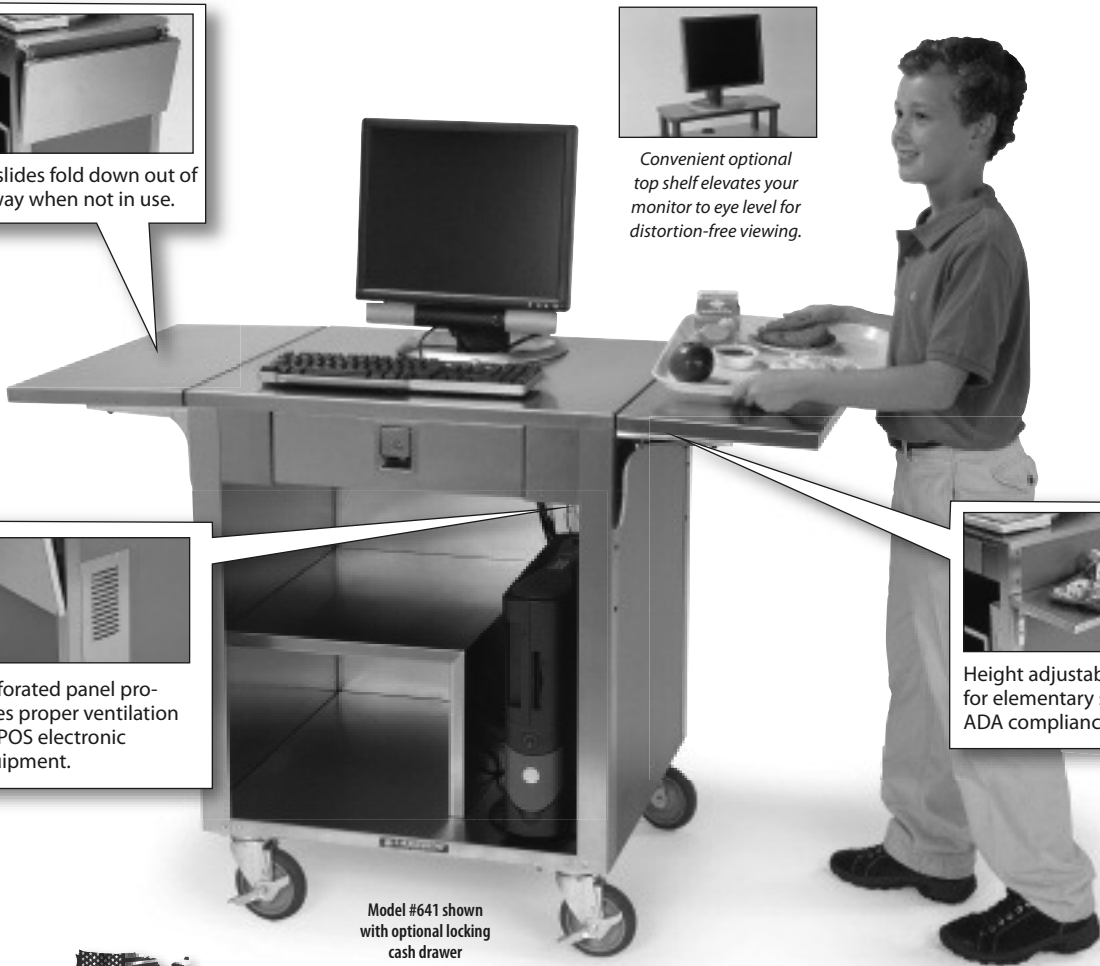

CASHIER STAND | STAINLESS STEEL with LAMINATE FINISH

Streamline your lunch service with this practical and portable Cashier Stand.

- Accommodates conventional cash register or POS computer equipment for electronic payment systems to best fit your needs
- Segmented interior compartments conveniently store and organize computer, printer and other supplies
- CPU compartment features a vented back to prevent overheating
- All welded stainless steel construction is durable, easy to clean and sanitize
- 4 swivel casters, 2 w/ brake are 5" No Mark cushion tread for heavy-duty support and easy maneuverability

FACTORY INSTALLED OPTIONS:

- Back-mounted tray slide in place of two side-mounted tray slides
- Back-mounted tray slide
- Built-in locking cash drawer
- Pull out keyboard shelf (for models without cash drawers only)
- Top monitor shelf

FINISHES (PAGE 121):

- GROUP 2 solid and textured laminate
- GROUP 3 custom laminate

Tray slides fold down out of the way when not in use.

Convenient optional top shelf elevates your monitor to eye level for distortion-free viewing.

Perforated panel provides proper ventilation for POS electronic equipment.

Height adjustable tray slide for elementary students or ADA compliance.

Model #641 shown with optional locking cash drawer

Freight Class: **125**