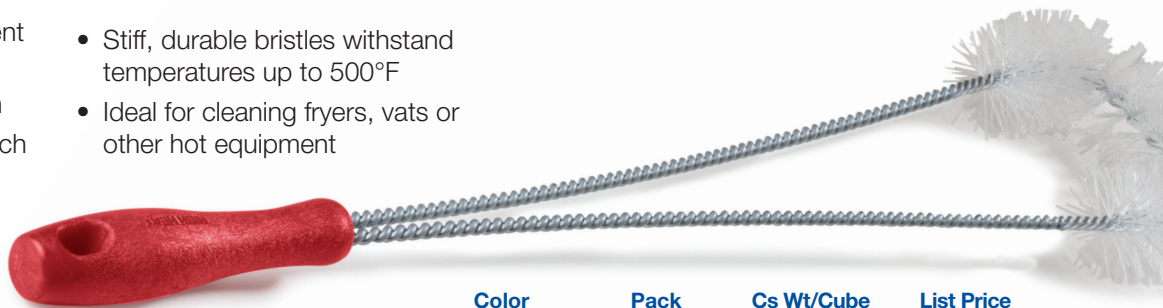

| NEW High-Heat Brushes

The Right Brush Matters!

Keep your operation running smooth using Sparta Brush for all your cleaning and sanitizing needs. Our new red brush blocks ensure employees can visually differentiate between their standard cleaning tools and high temperature versions.

- Safe for use on hot equipment
- Red handle with “HI-HEAT” imprint for easy identification
- Handle stays cool to the touch
- Stiff, durable bristles withstand temperatures up to 500°F
- Ideal for cleaning fryers, vats or other hot equipment

Red (05)

Prod No	Description	Color	Pack	Cs Wt/Cube	List Price
40110	28" Straight Fryer Brush	05	12 ea	5.00/0.35	42.02 ea
40111	23" L-shaped Fryer Brush	05	12 ea	5.00/0.35	45.73 ea
40112	24" Looped Fryer Brush	05	6 ea	3.50/0.35	90.62 ea
40113	20" Utility Brush	05	12 ea	11.50/1.02	145.91 ea