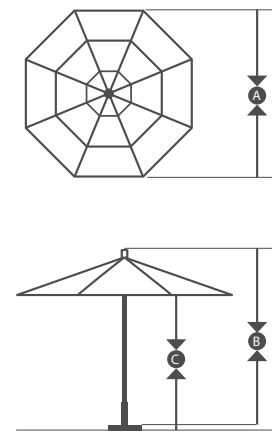

Wherever value and performance is met with the need for flexibility and strength, we offer the Venture series as your shade solution.

Item Name	ALTO 118	ALTO 908	ALTO 758	ALTO 604
Size	11'	9'	7.5'	6'x6'
Overall Height	107"	103"	96"	103 1/8"
Lift Style	Pulley Lift	Push Lift	Push Lift	Push Lift
Rib Material	12.7mm fiberglass	12.7mm fiberglass	12.7mm fiberglass	12.7mm fiberglass
Pole Diameter	1.5" (2mm wall thickness)	1.5" (2mm wall thickness)	1.5" (2mm wall thickness)	1.5" (2mm wall thickness)
Center Pole	Aluminum	Aluminum	Aluminum	Aluminum
Hub	Aluminum	Aluminum	Aluminum	Aluminum
Hardware & Pulleys	Stainless steel	Stainless steel	Stainless steel	Stainless steel
Wind Vent	Double Wind Vent	Single Wind Vent	Single Wind Vent	Single Wind Vent

Check out our website for more information
www.californiaumbrella.com/product/detail/california-umbrella/alto118

ALTO 118

Item: ALTO118002-5417-DWV
 Pole: 002 Silver Anodized
 Cover: 5417 Tuscan DWV
 Base: CRLY903

Scan here to go to www.californiaumbrella.com and custom build this item now. Register now to see pricing and create orders.

FABRIC OPTIONS

POLE COLOR

BASE OPTIONS

CRLY903 CRLY905

DIMENSIONS

A 11' B 107" C 85"