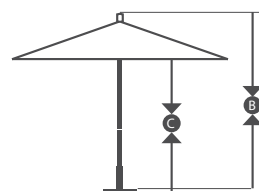

FABRIC OPTIONS

POLE COLOR

BASE OPTIONS

CRLY903 CRLY905

DIMENSIONS

A 7.5' B 96" C 82"

PROTECTIVE COVERS

UC100

FABRIC OPTIONS

POLE COLOR

BASE OPTIONS

CRLY903 CRLY905

DIMENSIONS

A 6' B 103 1/8" C 81 1/4"

PROTECTIVE COVERS

UC100