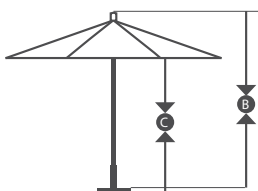

ALTO 758

Item: ALTO758117-F04
Pole: 117 Bronze
Cover: F04 White
Base: CRLY903

Scan here to go to www.californiaumbrella.com and custom build this item now. Register now to see pricing and create orders.

ALTO 604

Item: ALTO604002-5401
Pole: 002 Silver Anodized
Cover: 5401 Pacific Blue
Base: CRLY903

Scan here to go to www.californiaumbrella.com and custom build this item now. Register now to see pricing and create orders.

FABRIC OPTIONS

POLE COLOR

BASE OPTIONS

CRLY903 CRLY905

DIMENSIONS

A 7.5' B 96" C 82"

PROTECTIVE COVERS

UC100

FABRIC OPTIONS

POLE COLOR

BASE OPTIONS

CRLY903 CRLY905

DIMENSIONS

A 6' B 103 1/8" C 81 1/4"

PROTECTIVE COVERS

UC100