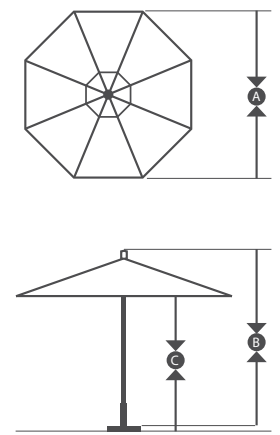

Wherever value and performance is met with the need for flexibility and strength, we offer the Venture series as your shade solution.

Item Name	ALTO 118	ALTO 908	ALTO 758	ALTO 604
Size	11'	9'	7.5'	6'x6'
Overall Height	107"	103"	96"	103 1/8"
Lift Style	Pulley Lift	Push Lift	Push Lift	Push Lift
Rib Material	12.7mm fiberglass	12.7mm fiberglass	12.7mm fiberglass	12.7mm fiberglass
Pole Diameter	1.5" (2mm wall thickness)	1.5" (2mm wall thickness)	1.5" (2mm wall thickness)	1.5" (2mm wall thickness)
Center Pole	Aluminum	Aluminum	Aluminum	Aluminum
Hub	Aluminum	Aluminum	Aluminum	Aluminum
Hardware & Pulleys	Stainless steel	Stainless steel	Stainless steel	Stainless steel
Wind Vent	Double Wind Vent	Single Wind Vent	Single Wind Vent	Single Wind Vent

Scan here to go to www.californiaumbrella.com and custom build this item now. Register now to see pricing and create orders.

FABRIC OPTIONS

POLE COLOR

BASE OPTIONS

CRLY903 CRLY905

DIMENSIONS

A 11' B 107" C 85"

PROTECTIVE COVERS

UC101

ALTO 908

Item: ALTO908117-48022
 Pole: 117 Bronze
 Cover: 48022 Spectrum Cilantro
 Base: CRLY903

Scan here to go to www.californiaumbrella.com and custom build this item now. Register now to see pricing and create orders.

FABRIC OPTIONS

POLE COLOR

BASE OPTIONS

CRLY903 CRLY905

DIMENSIONS

A 9' B 103" C 83 3/4"

PROTECTIVE COVERS

UC100