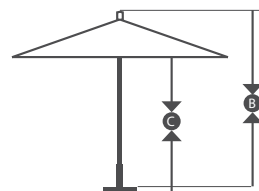

Item Name	FLEX 118	FLEX 908	FLEX 758	FLEX 604
Size	11'	9'	7.5'	6'x6'
Overall Height	102 3/8"	101"	92 1/2"	101"
Lift Style	Pulley Lift	Push Lift	Push Lift	Push Lift
Rib Material	Fiberglass	Fiberglass	Fiberglass	Fiberglass
Center Pole	Fiberglass <small>(with Flex-Wood material)</small>	Fiberglass <small>(with Flex-Wood material)</small>	Fiberglass <small>(with Flex-Wood material)</small>	Fiberglass <small>(with Flex-Wood material)</small>
Pole Diameter	2"	1.5"	1.5"	1.5"
Hardware & Pulleys	Stainless steel	Stainless steel	Stainless steel	Stainless steel
Rib Joints	Reinforced	Reinforced	Reinforced	Reinforced
Wind Vent	Double Wind Vent	Single Wind Vent	Single Wind Vent	Single Wind Vent

A 11' B 102 3/8" C 76"

PROTECTIVE COVERS

UC101

FLEX 908

Item: FLEX908355-5410
 Pole: 355 White Oak
 Cover: 5410 Air Blue
 Base: CRLY903

Scan here to go to www.californiaumbrella.com and custom build this item now. Register now to see pricing and create orders.