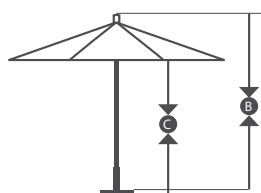

A 9' B 101" C 76"

PROTECTIVE COVERS

UC100

FLEX 758

Item: FLEX758354-48020
 Pole: 354 Red Oak
 Cover: 48020 Spectrum Mist
 Base: CRLY905

Scan here to go to www.californiaumbrella.com and custom build this item now. Register now to see pricing and create orders.

FABRIC OPTIONS

POLE COLOR

354 Red OAK

355 WHITE OAK

BASE OPTIONS

CRLY903 CRLY905

DIMENSIONS

A 7.5' B 92 1/2" C 78 3/4"