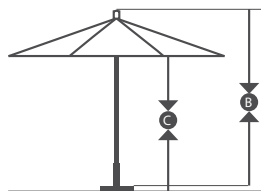

Item Name	FLEX 118	FLEX 908	FLEX 758	FLEX 604
Size	11'	9'	7.5'	6'x6'
Overall Height	102 3/8"	101"	92 1/2"	101"
Lift Style	Pulley Lift	Push Lift	Push Lift	Push Lift
Rib Material	Fiberglass	Fiberglass	Fiberglass	Fiberglass
Center Pole	Fiberglass <small>(with Flex-Wood material)</small>	Fiberglass <small>(with Flex-Wood material)</small>	Fiberglass <small>(with Flex-Wood material)</small>	Fiberglass <small>(with Flex-Wood material)</small>
Pole Diameter	2"	1.5"	1.5"	1.5"
Hardware & Pulleys	Stainless steel	Stainless steel	Stainless steel	Stainless steel
Rib Joints	Reinforced	Reinforced	Reinforced	Reinforced
Wind Vent	Double Wind Vent	Single Wind Vent	Single Wind Vent	Single Wind Vent

Check out our website for more information
www.californiaumbrella.com/product

FLEX 118

Item: FLEX118354-5408
 Pole: 354 Red Oak
 Cover: 5408 Black DWV
 Base: CRLY905

Scan here to go to www.californiaumbrella.com and custom build this item now. Register now to see pricing and create orders.