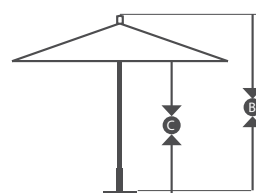

PROTECTIVE COVERS

UC100

FLEX 604

Item: FLEX604354-5477
 Pole: 354 Red Oak
 Cover: 5477 Logo Red
 Base: CRLY905

Scan here to go to www.californiaumbrella.com and custom build this item now. Register now to see pricing and create orders.

FABRIC OPTIONS

POLE COLOR

354 Red OAK

355 WHITE OAK

BASE OPTIONS

CRLY903 CRLY905

DIMENSIONS

A 6' B 101" C 80 1/2"