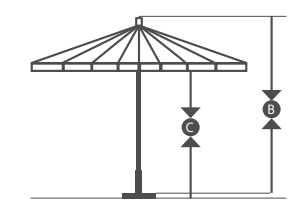

PAGODA

SERIES

Check out our website for more information
www.californiaumbrella.com/product

Item Name	Size	Overall Height	Lift Style	Tilt Style	Rib Materials	Pole Diameter	Center Pole	Hub & Housing
SMPT852PD	8.5'	109 1/2"	Push Lift	N/A	Steel Wire	1.5"	Aluminum	Resin

SMPT852PD

Item: SMPT852PD174-5404-5408
 Pole: 174 White
 Cover: 5404 Natural/5408 Black
 Base: CFMT160 White

Scan here to go to
www.californiaumbrella.com
 and custom build this item now.
 Register now to see pricing
 and create orders.

COVER OPTIONS

POLE COLOR

174 White

BASE OPTIONS

CFMT110 CFMT160 CFMT172 CRLY903 CRLY905

DIMENSIONS

A 8.5' B 109 1/2" C 78 3/4"

PROTECTIVE COVERS