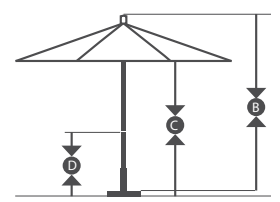

When you spend as much time interacting with sun drenched shores as we have, focus turns towards performance. What follows is the Oceanside Series.

Item Name	EFFO 908	EFFO 758
Size	9'	7.5'
Overall Height	105"	92 3/8"
Lift Style	Push Lift	Push Lift
Rib Materials	Fiberglass	Fiberglass
Pole Diameter	1.5"	1.5"
Center Pole	Fiberglass <small>(2mm wall thickness)</small>	Fiberglass <small>(2mm wall thickness)</small>
Hub & Housing	Resin	Resin
Hardware & Pulleys	Stainless steel	Stainless steel
Rib Joints	Reinforced	Reinforced
Wind Vent	Single Wind Vent	Single Wind Vent

FABRIC OPTIONS

POLE COLOR

BASE OPTIONS

CRLY903 CRLY905

DIMENSIONS

A 9' B 105" C 83 3/4"

PROTECTIVE COVERS

UC100

EFFO 758

Item: EFFO758-5401
 Pole: 201 Black
 Cover: 5401 Canvas Pacific Blue
 Base: CRLY 903

Scan here to go to www.californiaumbrella.com and custom build this item now. Register now to see pricing and create orders.