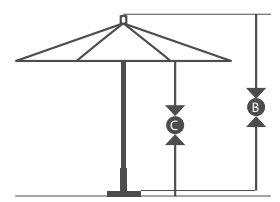

When you spend as much time interacting with sun drenched shores as we have, focus turns towards performance. What follows is the Oceanside Series.

Item Name	EFFO 908	EFFO 758
Size	9'	7.5'
Overall Height	105"	92 3/8"
Lift Style	Push Lift	Push Lift
Rib Materials	Fiberglass	Fiberglass
Pole Diameter	1.5"	1.5"
Center Pole	Fiberglass <small>(2mm wall thickness)</small>	Fiberglass <small>(2mm wall thickness)</small>
Hub & Housing	Resin	Resin
Hardware & Pulleys	Stainless steel	Stainless steel
Rib Joints	Reinforced	Reinforced
Wind Vent	Single Wind Vent	Single Wind Vent

Check out our website for more information
www.californiaumbrella.com/product

EFFO 908

Item: EFFO908-5404
 Pole: 201 Black
 Cover: 5404 Canvas Natural
 Base: CRLY 903

Scan here to go to www.californiaumbrella.com and custom build this item now. Register now to see pricing and create orders.

FABRIC OPTIONS

POLE COLOR

BASE OPTIONS

CRLY903 CRLY905

DIMENSIONS

A 9' B 105" C 83 3/4"

PROTECTIVE COVERS

UC100