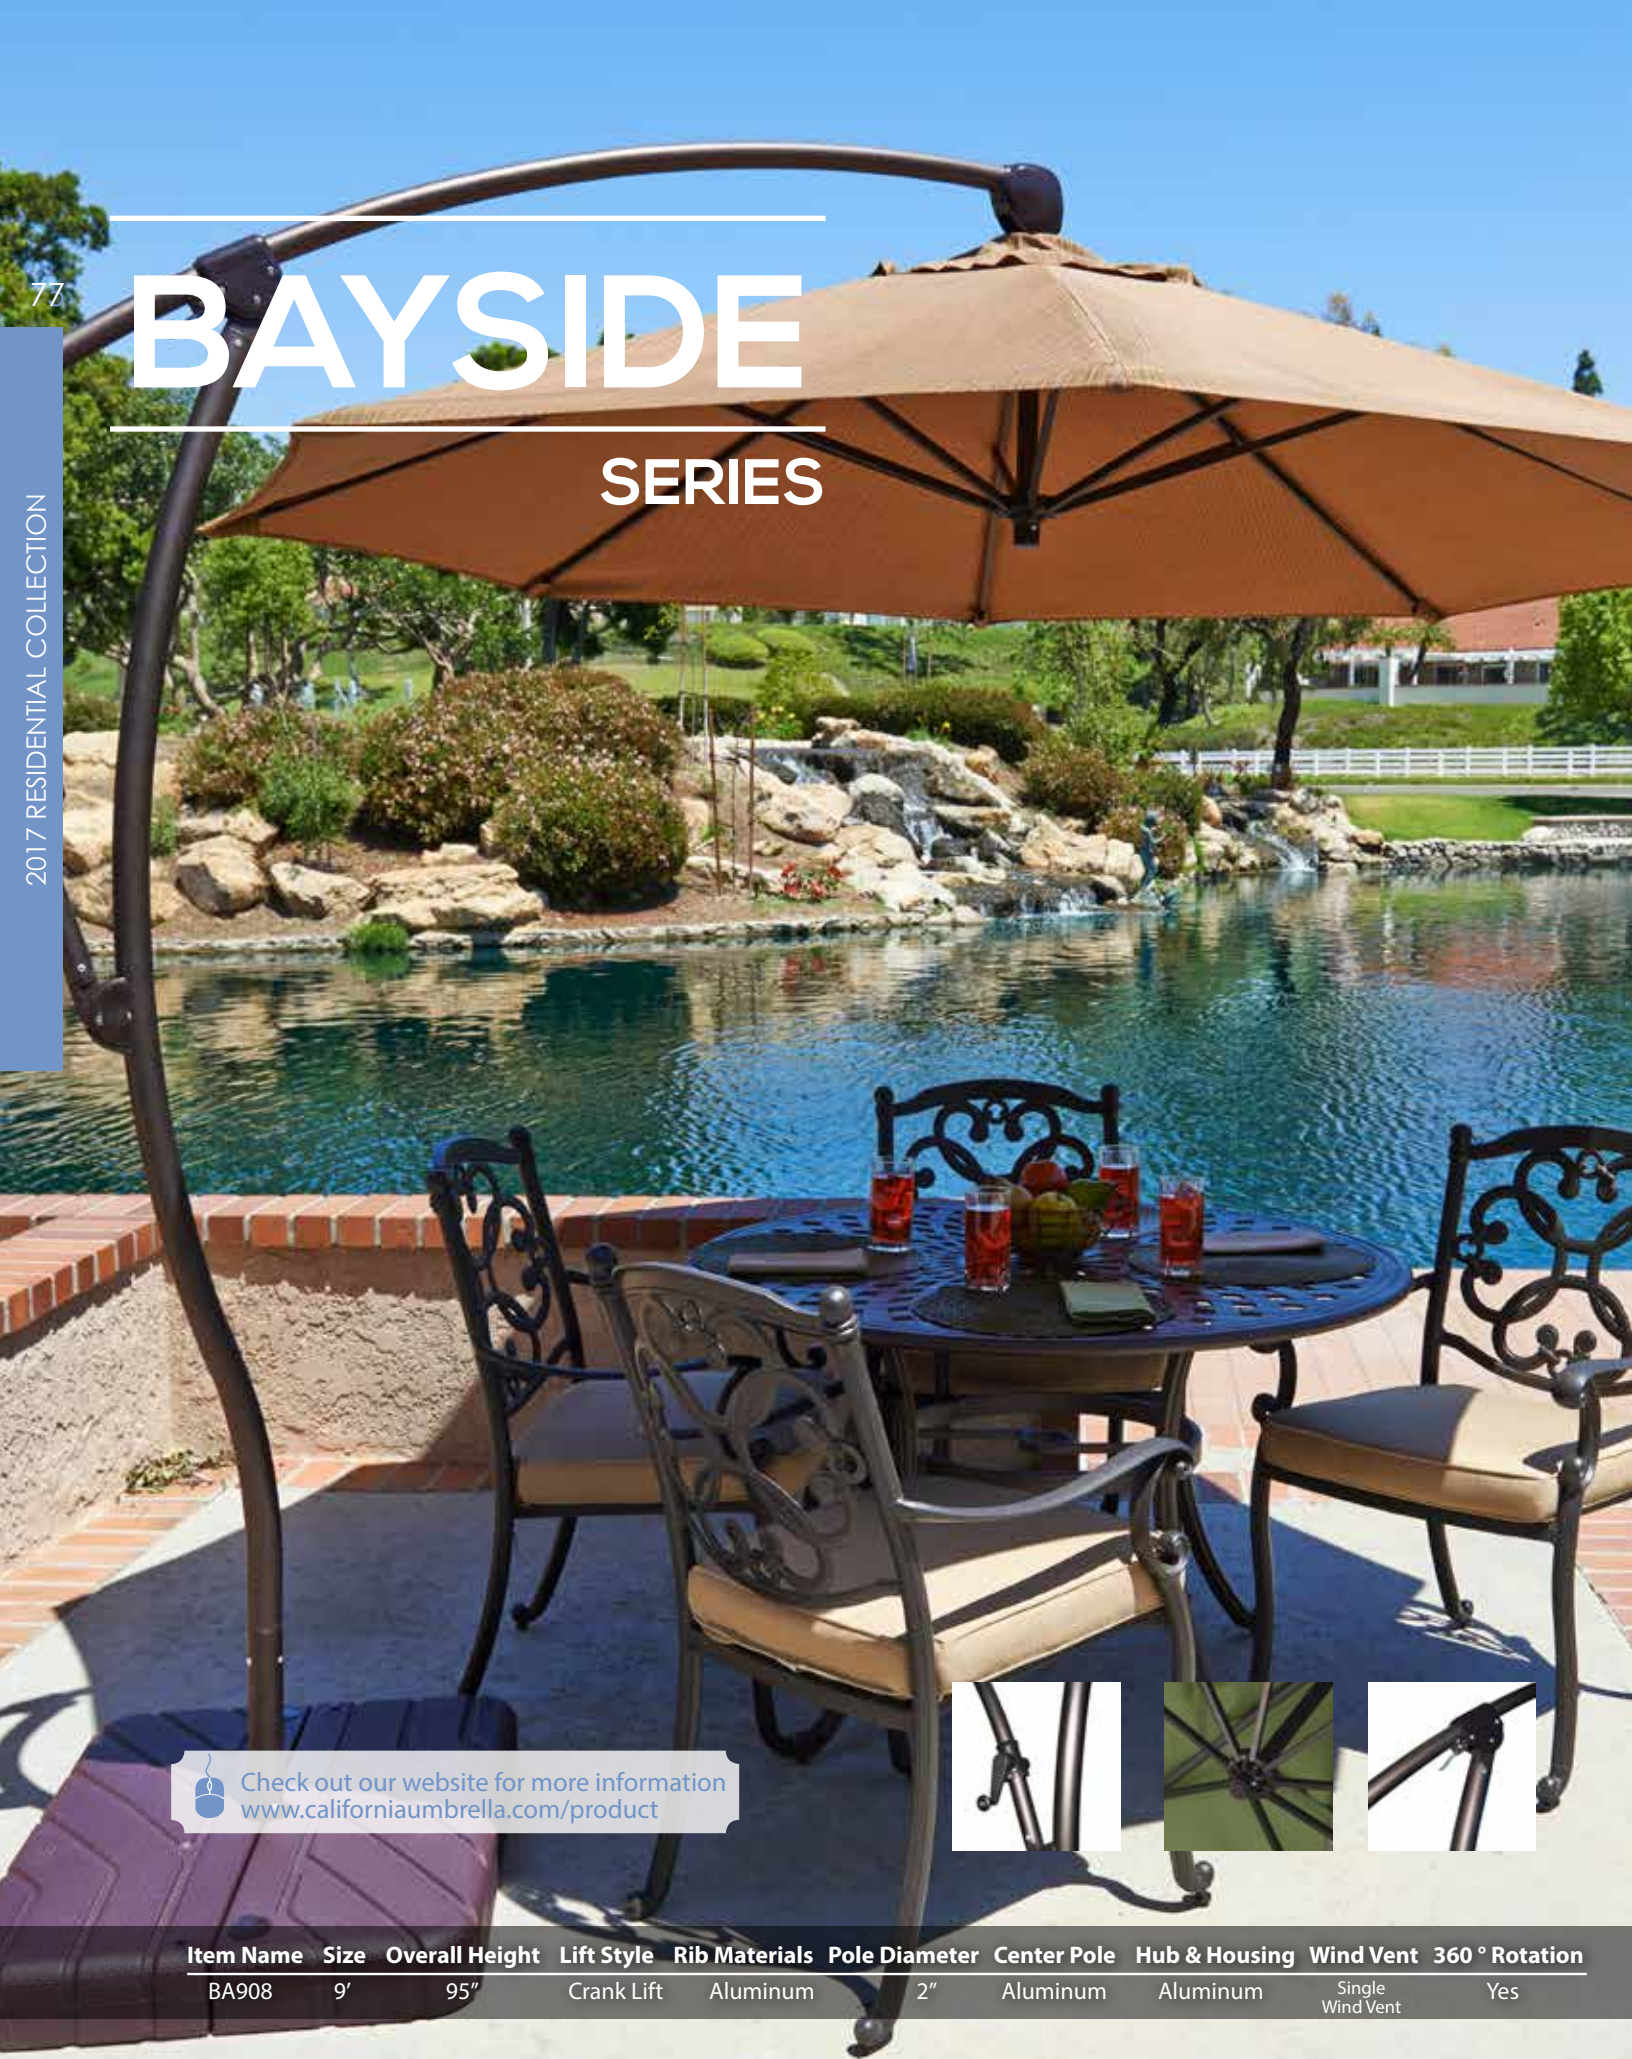

BAYSIDE SERIES

Check out our website for more information
www.californiaumbrella.com/product

Item Name	Size	Overall Height	Lift Style	Rib Materials	Pole Diameter	Center Pole	Hub & Housing	Wind Vent	360° Rotation
BA908	9'	95"	Crank Lift	Aluminum	2"	Aluminum	Aluminum	Single Wind Vent	Yes

BA 908

Item: BA908117-48022
 Pole: 117 Bronze
 Cover: 48022 Spectrum Cilantro
 Base: RL80 Bronze

Scan here to go to
www.californiaumbrella.com
and custom build this item now.
Register now to see pricing
and create orders.

COVER OPTIONS

POLE COLOR

BASE OPTIONS

Cross Base

RECOMMENDED BASE (SOLD SEPARATELY)

RL80 Fill Base (Shown)

DIMENSIONS

A 9' B 72 7/8" C 95" D 5 11/16"