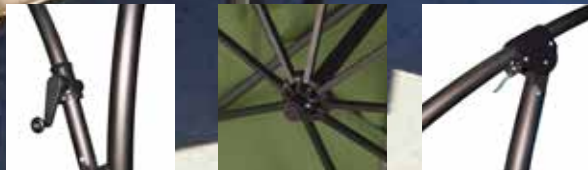

BAYSIDE SERIES

Check out our website for more information
www.californiaumbrella.com/product

Item Name	Size	Overall Height	Lift Style	Rib Materials	Pole Diameter	Center Pole	Hub & Housing	Wind Vent	360° Rotation
BA908	9'	95"	Crank Lift	Aluminum	2"	Aluminum	Aluminum	Single Wind Vent	Yes

BA 908

Item: BA908117-48022
 Pole: 117 Bronze
 Cover: 48022 Spectrum Cilantro
 Base: RL80 Bronze

Scan here to go to
www.californiaumbrella.com
and custom build this item now.
Register now to see pricing
and create orders.

COVER OPTIONS

POLE COLOR

BASE OPTIONS

Cross Base

RECOMMENDED BASE (SOLD SEPARATELY)

RL80 Fill Base (Shown)

DIMENSIONS

A 9' B 72 7/8" C 95" D 5 11/16"