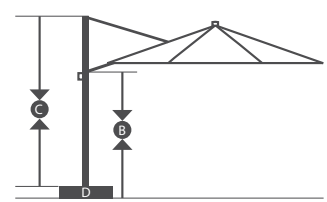

BAYSIDE SERIES

Check out our website for more information
www.californiaumbrella.com/product

Item Name	Size	Overall Height	Lift Style	Rib Materials	Pole Diameter	Center Pole	Hub & Housing	Wind Vent	360° Rotation
BA908	9'	95"	Crank Lift	Aluminum	2"	Aluminum	Aluminum	Single Wind Vent	Yes

BA 908

Item: BA908117-48022
 Pole: 117 Bronze
 Cover: 48022 Spectrum Cilantro
 Base: RL80 Bronze

Scan here to go to
www.californiaumbrella.com
and custom build this item now.
Register now to see pricing
and create orders.

COVER OPTIONS

POLE COLOR

BASE OPTIONS

Cross Base

RECOMMENDED BASE (SOLD SEPARATELY)

RL80 Fill Base (Shown)

DIMENSIONS

A 9' B 72 7/8" C 95" D 5 11/16"