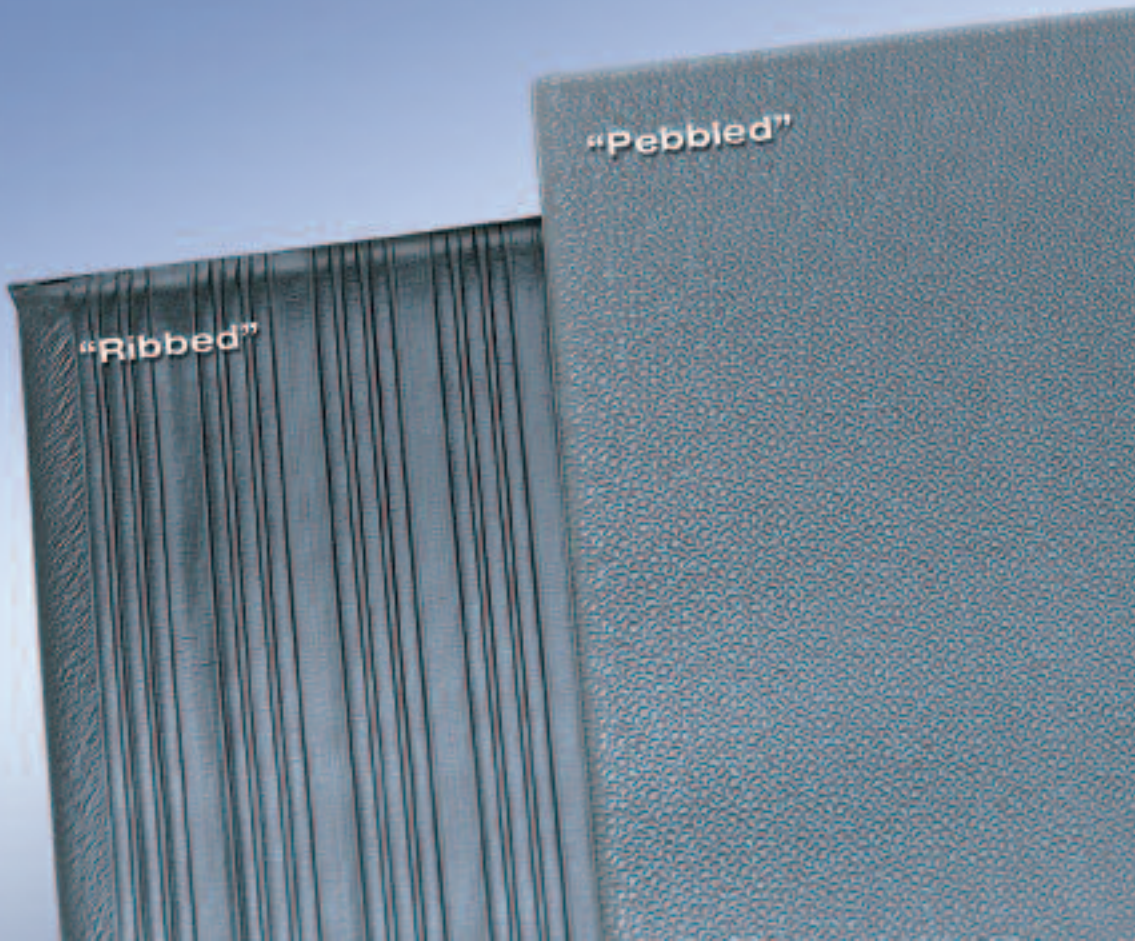

ANTI-FATIGUE

TYPE

TREDLITE

TREDLITE - Sponge Vinyl Runners & Mats

INCREASE COMFORT & SAFETY

INSULATES AGAINST COLD OR NOISE

SLIP RESISTANT SURFACE - PEBBLED OR RIBBED

ECONOMICAL

TREDLITE SPONGE VINYL RUNNERS & MATS

Type No	Surface	Thickness	Size	Edge	Weight
1024	Ribbed or Pebbled	1/4"	24" x 60 ft	Rounded	60 lbs
		1/4"	36" x 60 ft	Rounded	80 lbs
		1/4"	48" x 60 ft	2 Sides	90 lbs
		1/4"	72" x 60 ft	2 Sides	210 lbs
1025	Ribbed or Pebbled	3/8"	24" x 60 ft	Rounded	80 lbs
		3/8"	36" x 60 ft	Rounded	115 lbs
		3/8"	48" x 60 ft	2 Sides	135 lbs
		3/8"	72" x 60 ft	2 Sides	210 lbs
1026	Ribbed Only	5/8"	24" x 30 ft	Rounded	60 lbs
		5/8"	36" x 30 ft	Rounded	100 lbs
		5/8"	48" x 30 ft	2 Sides	135 lbs
		5/8"	72" x 30 ft	2 Sides	210 lbs
<i>Optional Bevel Edge can be added to end of runners above.</i>					
1027	Ribbed or Pebbled	3/8"	27" x 36"	Rounded	6 lbs
		3/8"	27" x 60"	4 Sides	9 lbs
		3/8"	36" x 60"	4 Sides	10 lbs
1028	Ribbed Only	5/8"	24" x 36"	Rounded	9 lbs
		5/8"	36" x 48"	Rounded	18 lbs
		5/8"	36" x 60"	4 Sides	23 lbs
		5/8"	48" x 72"	4 Sides	30 lbs