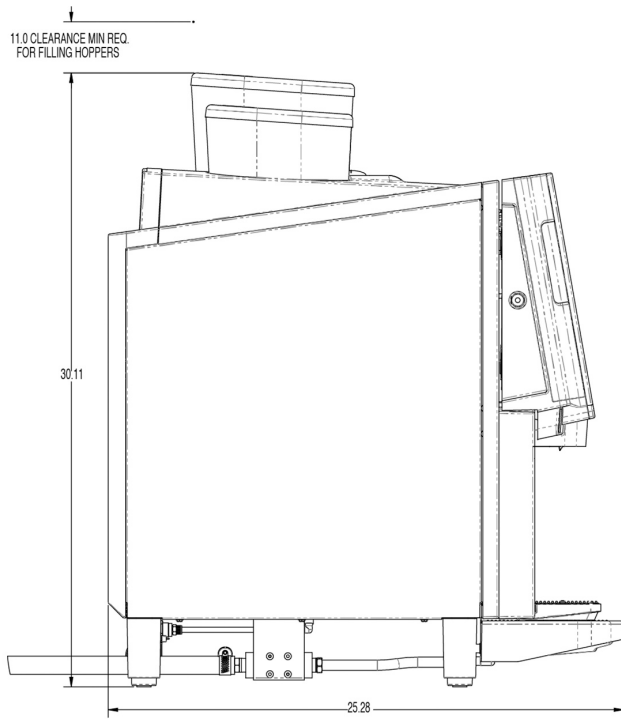

Created on:
07/31/2017

Unit			Shipping					
	Width	Height	Depth	Width	Height	Depth	Weight	Volume
English	12.4 in.	29.9 in.	24.9 in.	-	-	-	127.000 lbs	-
Metric	31.5 cm	75.9 cm	63.2 cm	-	-	-	57.607 kgs	-