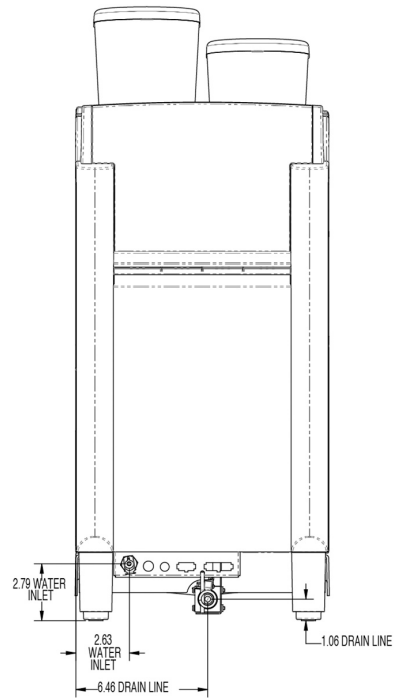

 Servers and airpots sold separately

Agency:

Specifications

Product #: 43400.0536

Steps: 1 Step

Water Access: Plumbed

Additional Features

Electrical & Capacity

Created on:
07/31/2017

Unit			Shipping					
	Width	Height	Depth	Width	Height	Depth	Weight	Volume
English	12.4 in.	29.9 in.	24.9 in.	-	-	-	127.000 lbs	-
Metric	31.5 cm	75.9 cm	63.2 cm	-	-	-	57.607 kgs	-