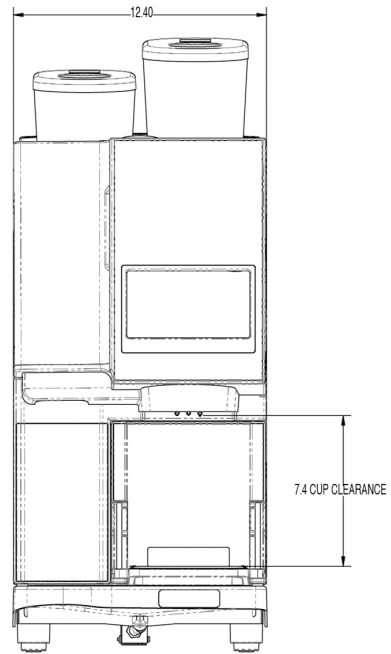

Created on:
07/31/2017

Unit			Shipping					
	Width	Height	Depth	Width	Height	Depth	Weight	Volume
English	12.4 in.	29.9 in.	24.9 in.	-	-	-	127.000 lbs	-
Metric	31.5 cm	75.9 cm	63.2 cm	-	-	-	57.607 kgs	-