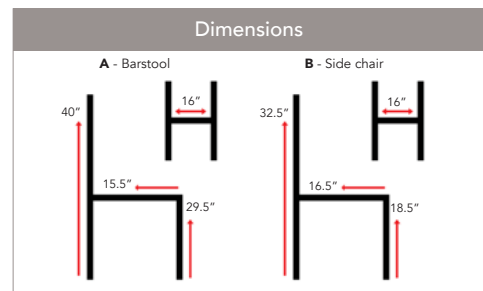

Rita

	Product #	Description	Seat & Back
A	JA601BS	Barstool	Wilsonart® laminate
B	JA601CH	Side chair, stacking	Wilsonart® laminate

Chair material: Chrome frame, Wilsonart® laminate seat & back

Seat Options