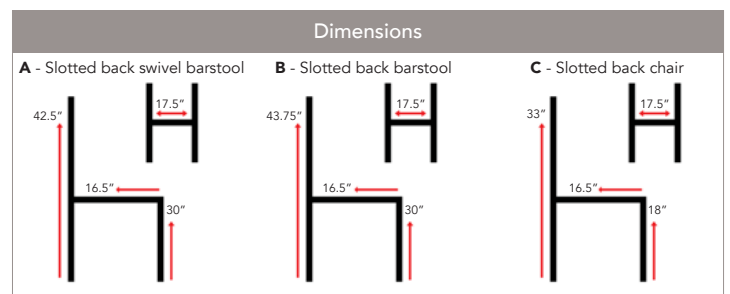

Back Finish Options

CH	MH	NT	WA
Cherry	Mahogany	Natural	Walnut

Wood Seat Options

CH	MH	NT	WA
Cherry	Mahogany	Natural	Walnut

Grade 2 Vinyl Seat Options

BL	BU	GN	RD	DB	LB
Black	Burgundy	Green	Red	Dark Brown	Light Brown